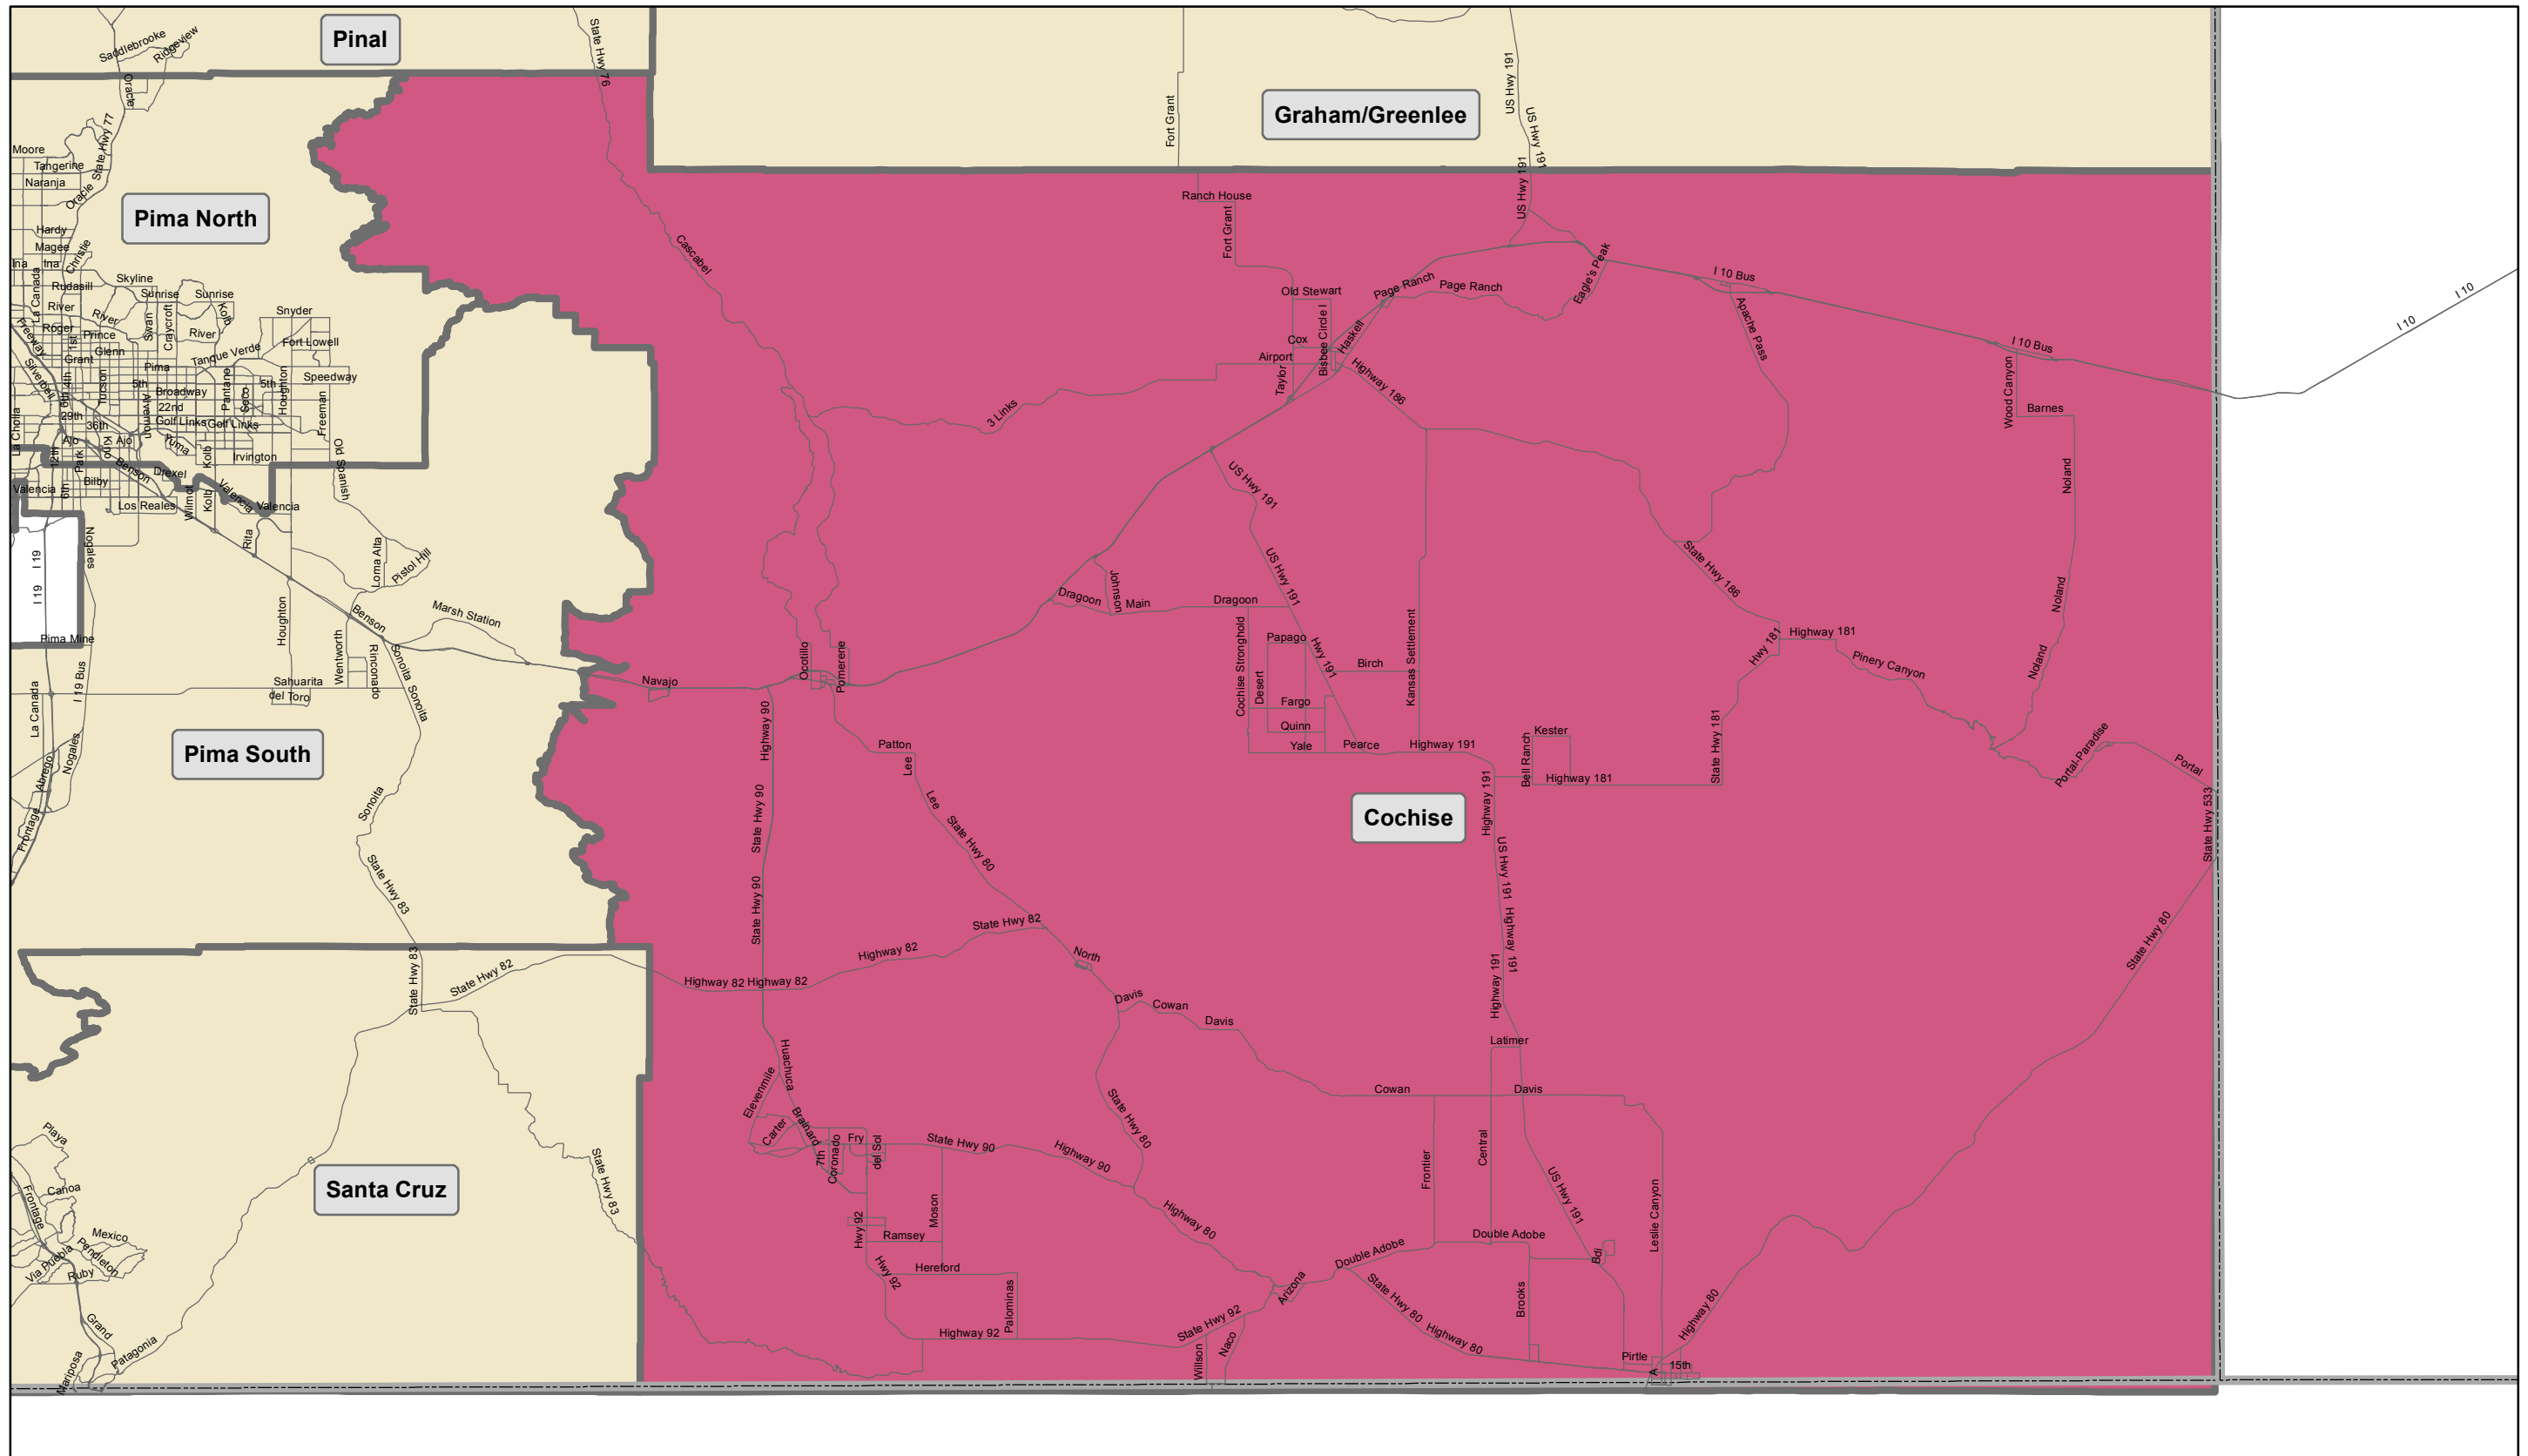

# Cochise Regional Partnership Council Boundary Map

Cochise Regional Partnership Council provides services throughout Cochise County. It also includes all of ZIP code 85602, which crosses into Pima County.

First Things First Regional Boundary as of July 1, 2014 (FY2015)