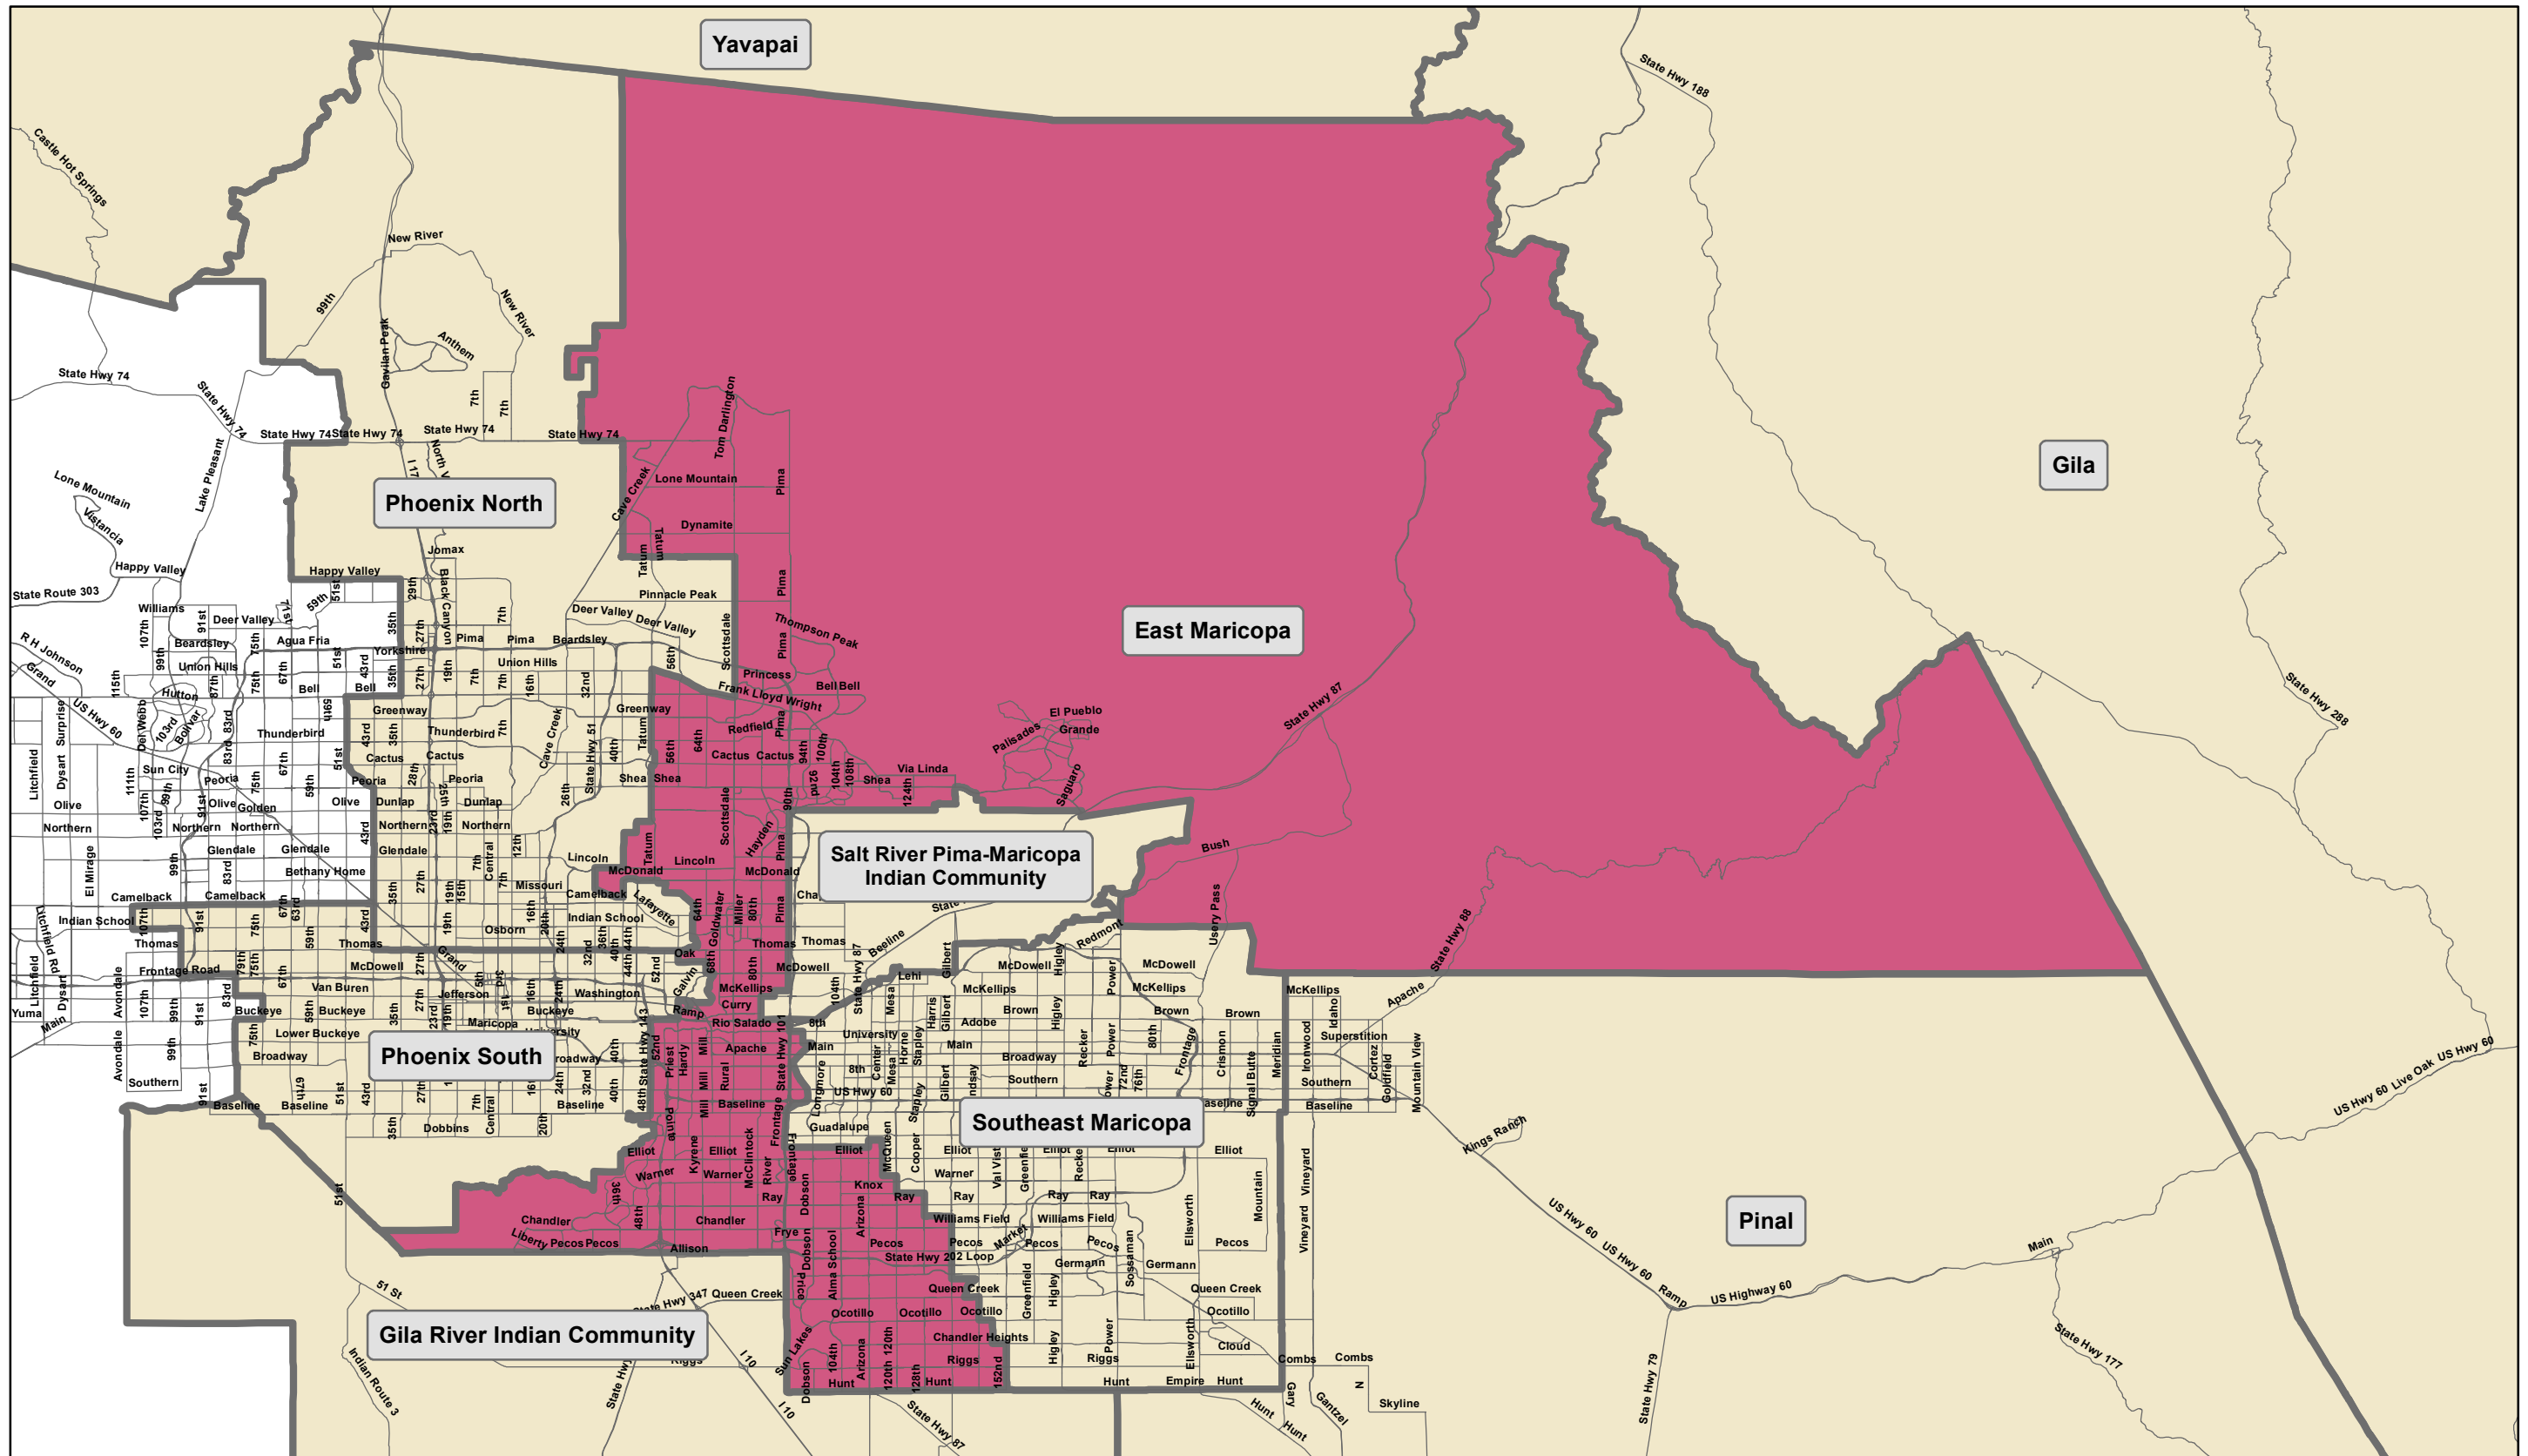

East Maricopa Regional Partnership Council

Boundary Map

East Maricopa Regional Partnership Council provides services to the communities of Ahwatukee, Carefree, Cave Creek, Chandler, Fort McDowell Yavapai Nation, Fountain Hills, Guadalupe, Paradise Valley, Rio Verde, Scottsdale and Tempe. The ZIP codes associated with those cities are: 85044, 85045, 85048, 85224, 85225, 85226, 85248, 85249, 85250, 85251, 85253, 85254, 85255, 85257, 85258, 85259, 85260, 85262, 85263, 85264, 85266, 85268, 85281, 85282, 85283, 85284, 85286, 85331 and 85377. The region does not include the portion of the Salt River Pima-Maricopa Indian Community.

First Things First Regional Boundary as of July 1, 2014 (FY2015)