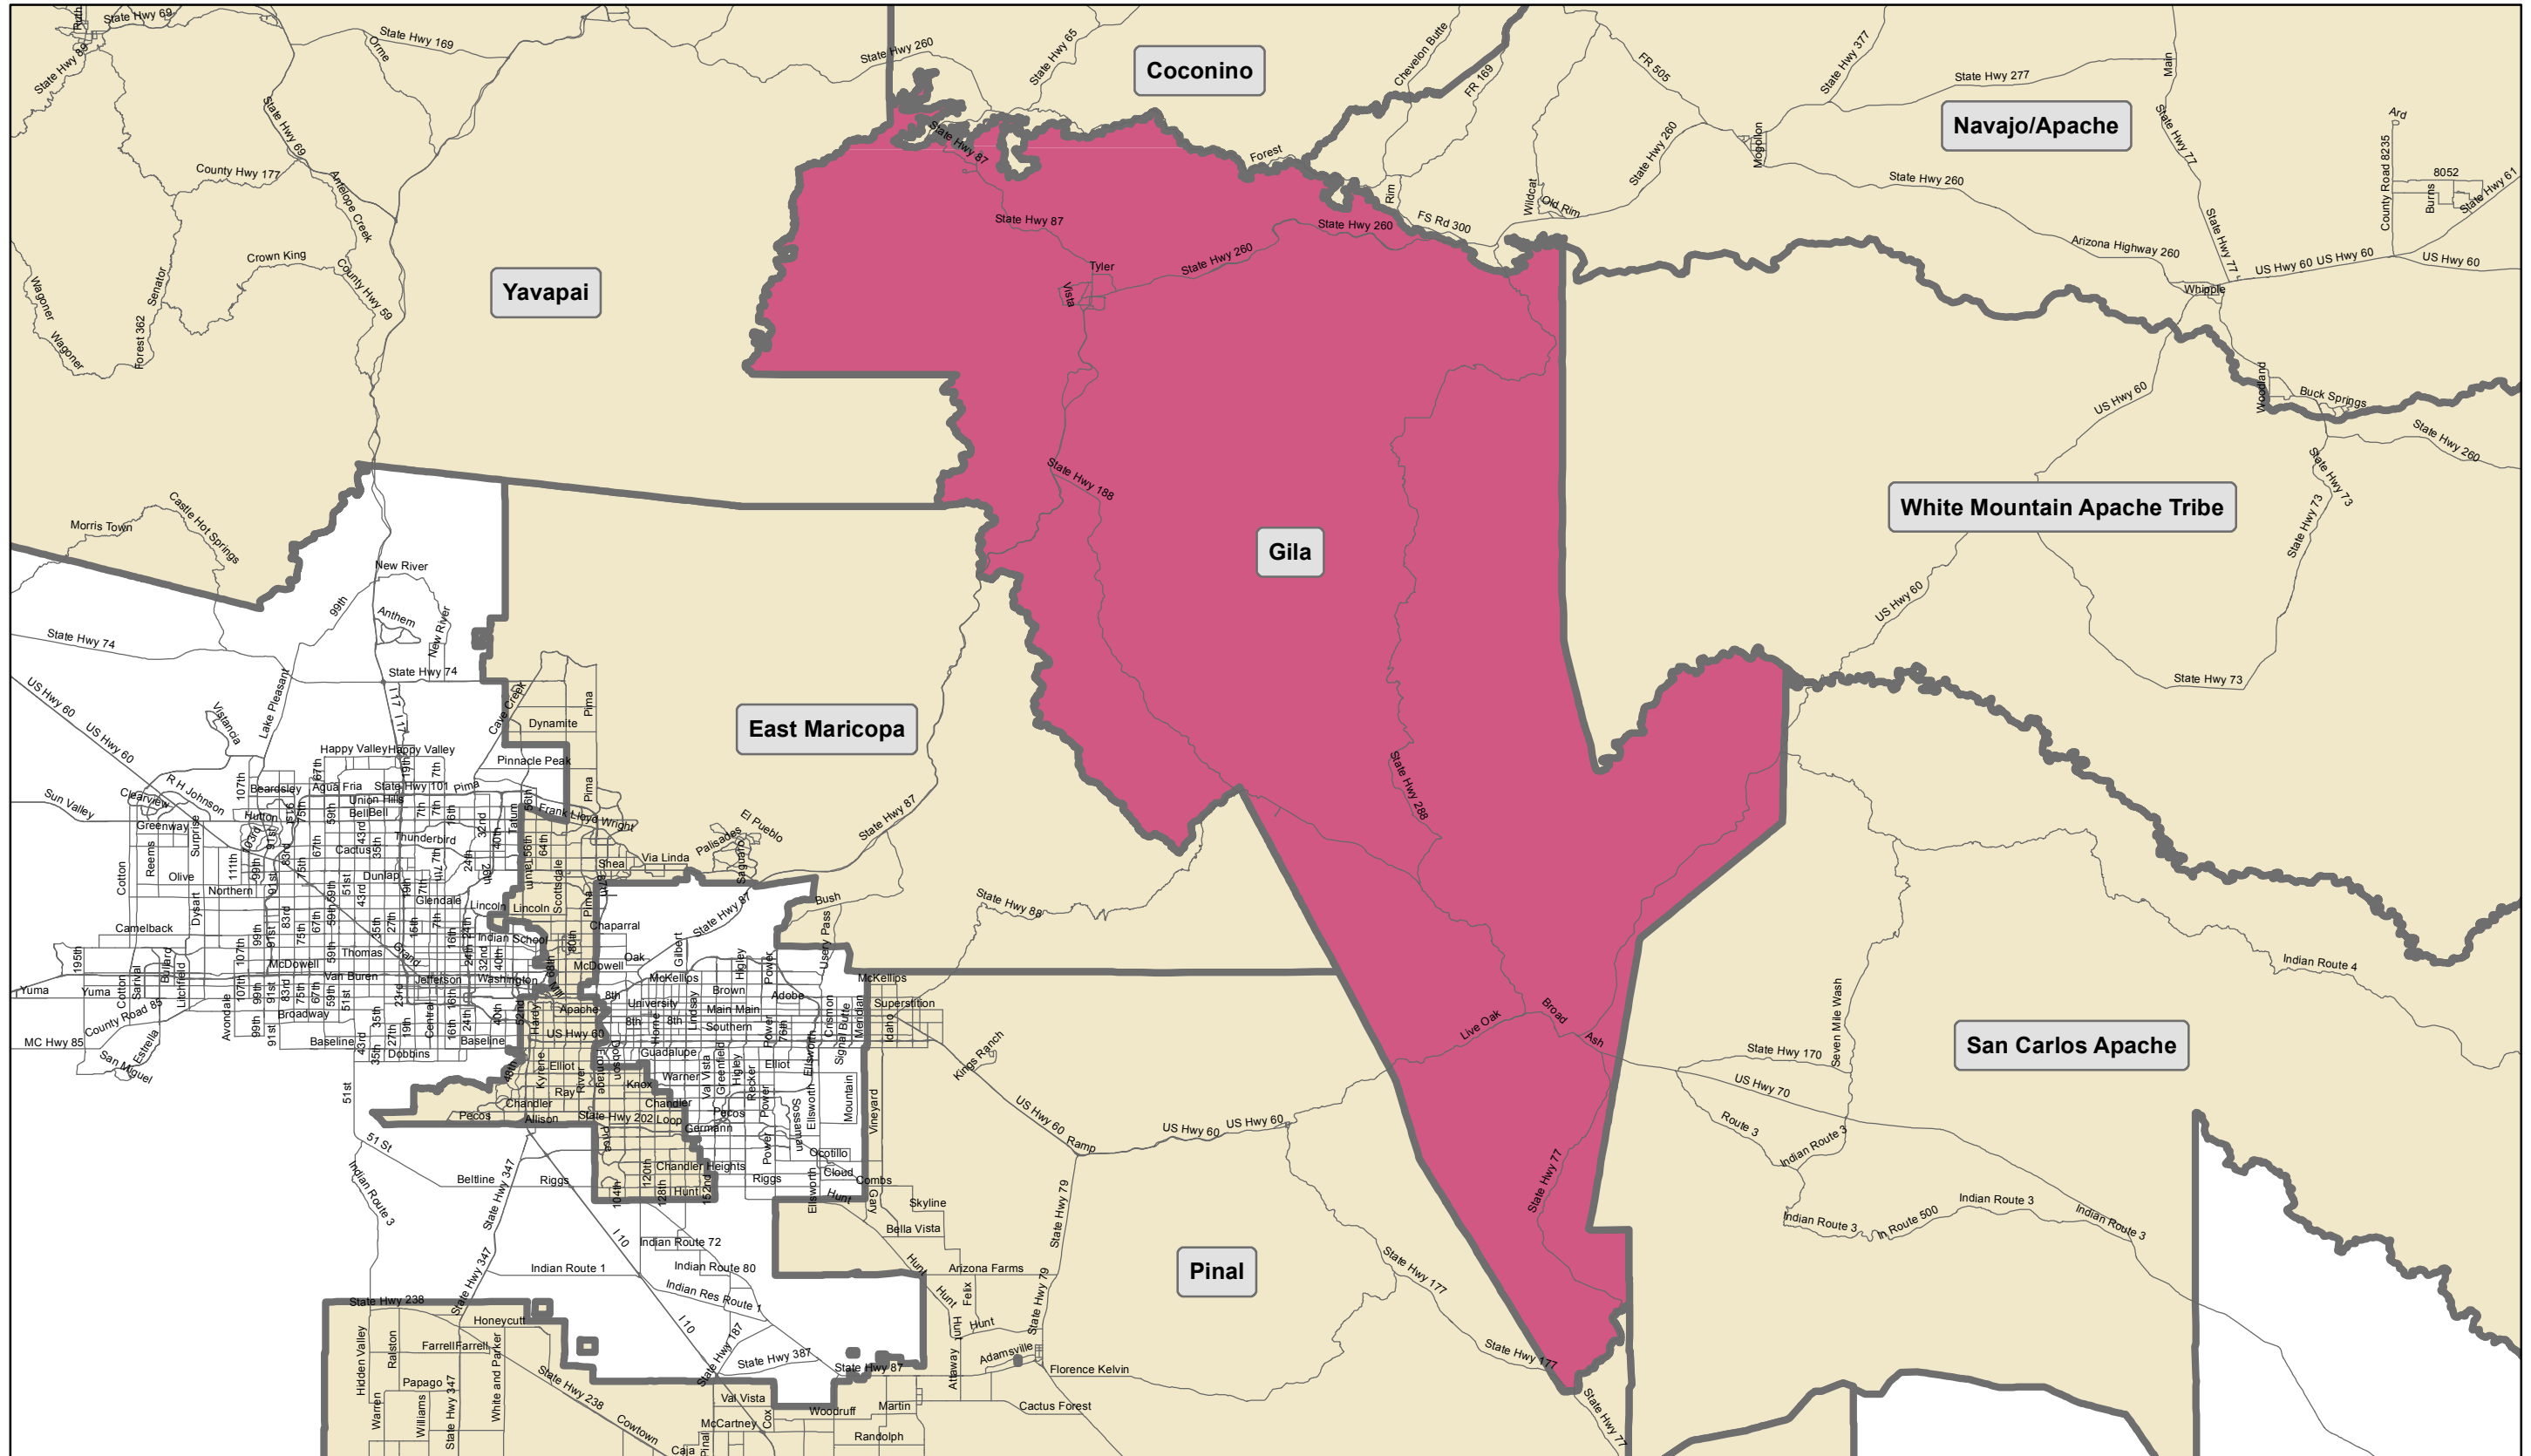

## Boundary Map

Gila Regional Partnership Council provides services to Gila County including the communities of Claypool, Globe, Hayden, Miami, Payson, Pine/Strawberry, Roosevelt, Star Valley, Tonto Basin, Winkelman and Young, as well as the Tonto Apache Tribe. The region does not include the tribal lands of the White Mountain Apache Tribe referred to as the Fort Apache Indian Reservation nor the tribal lands of the San Carlos Apache Tribe referred to as the San Carlos Apache Indian Reservation.

First Things First Regional Boundary as of July 1, 2014 (FY2015)