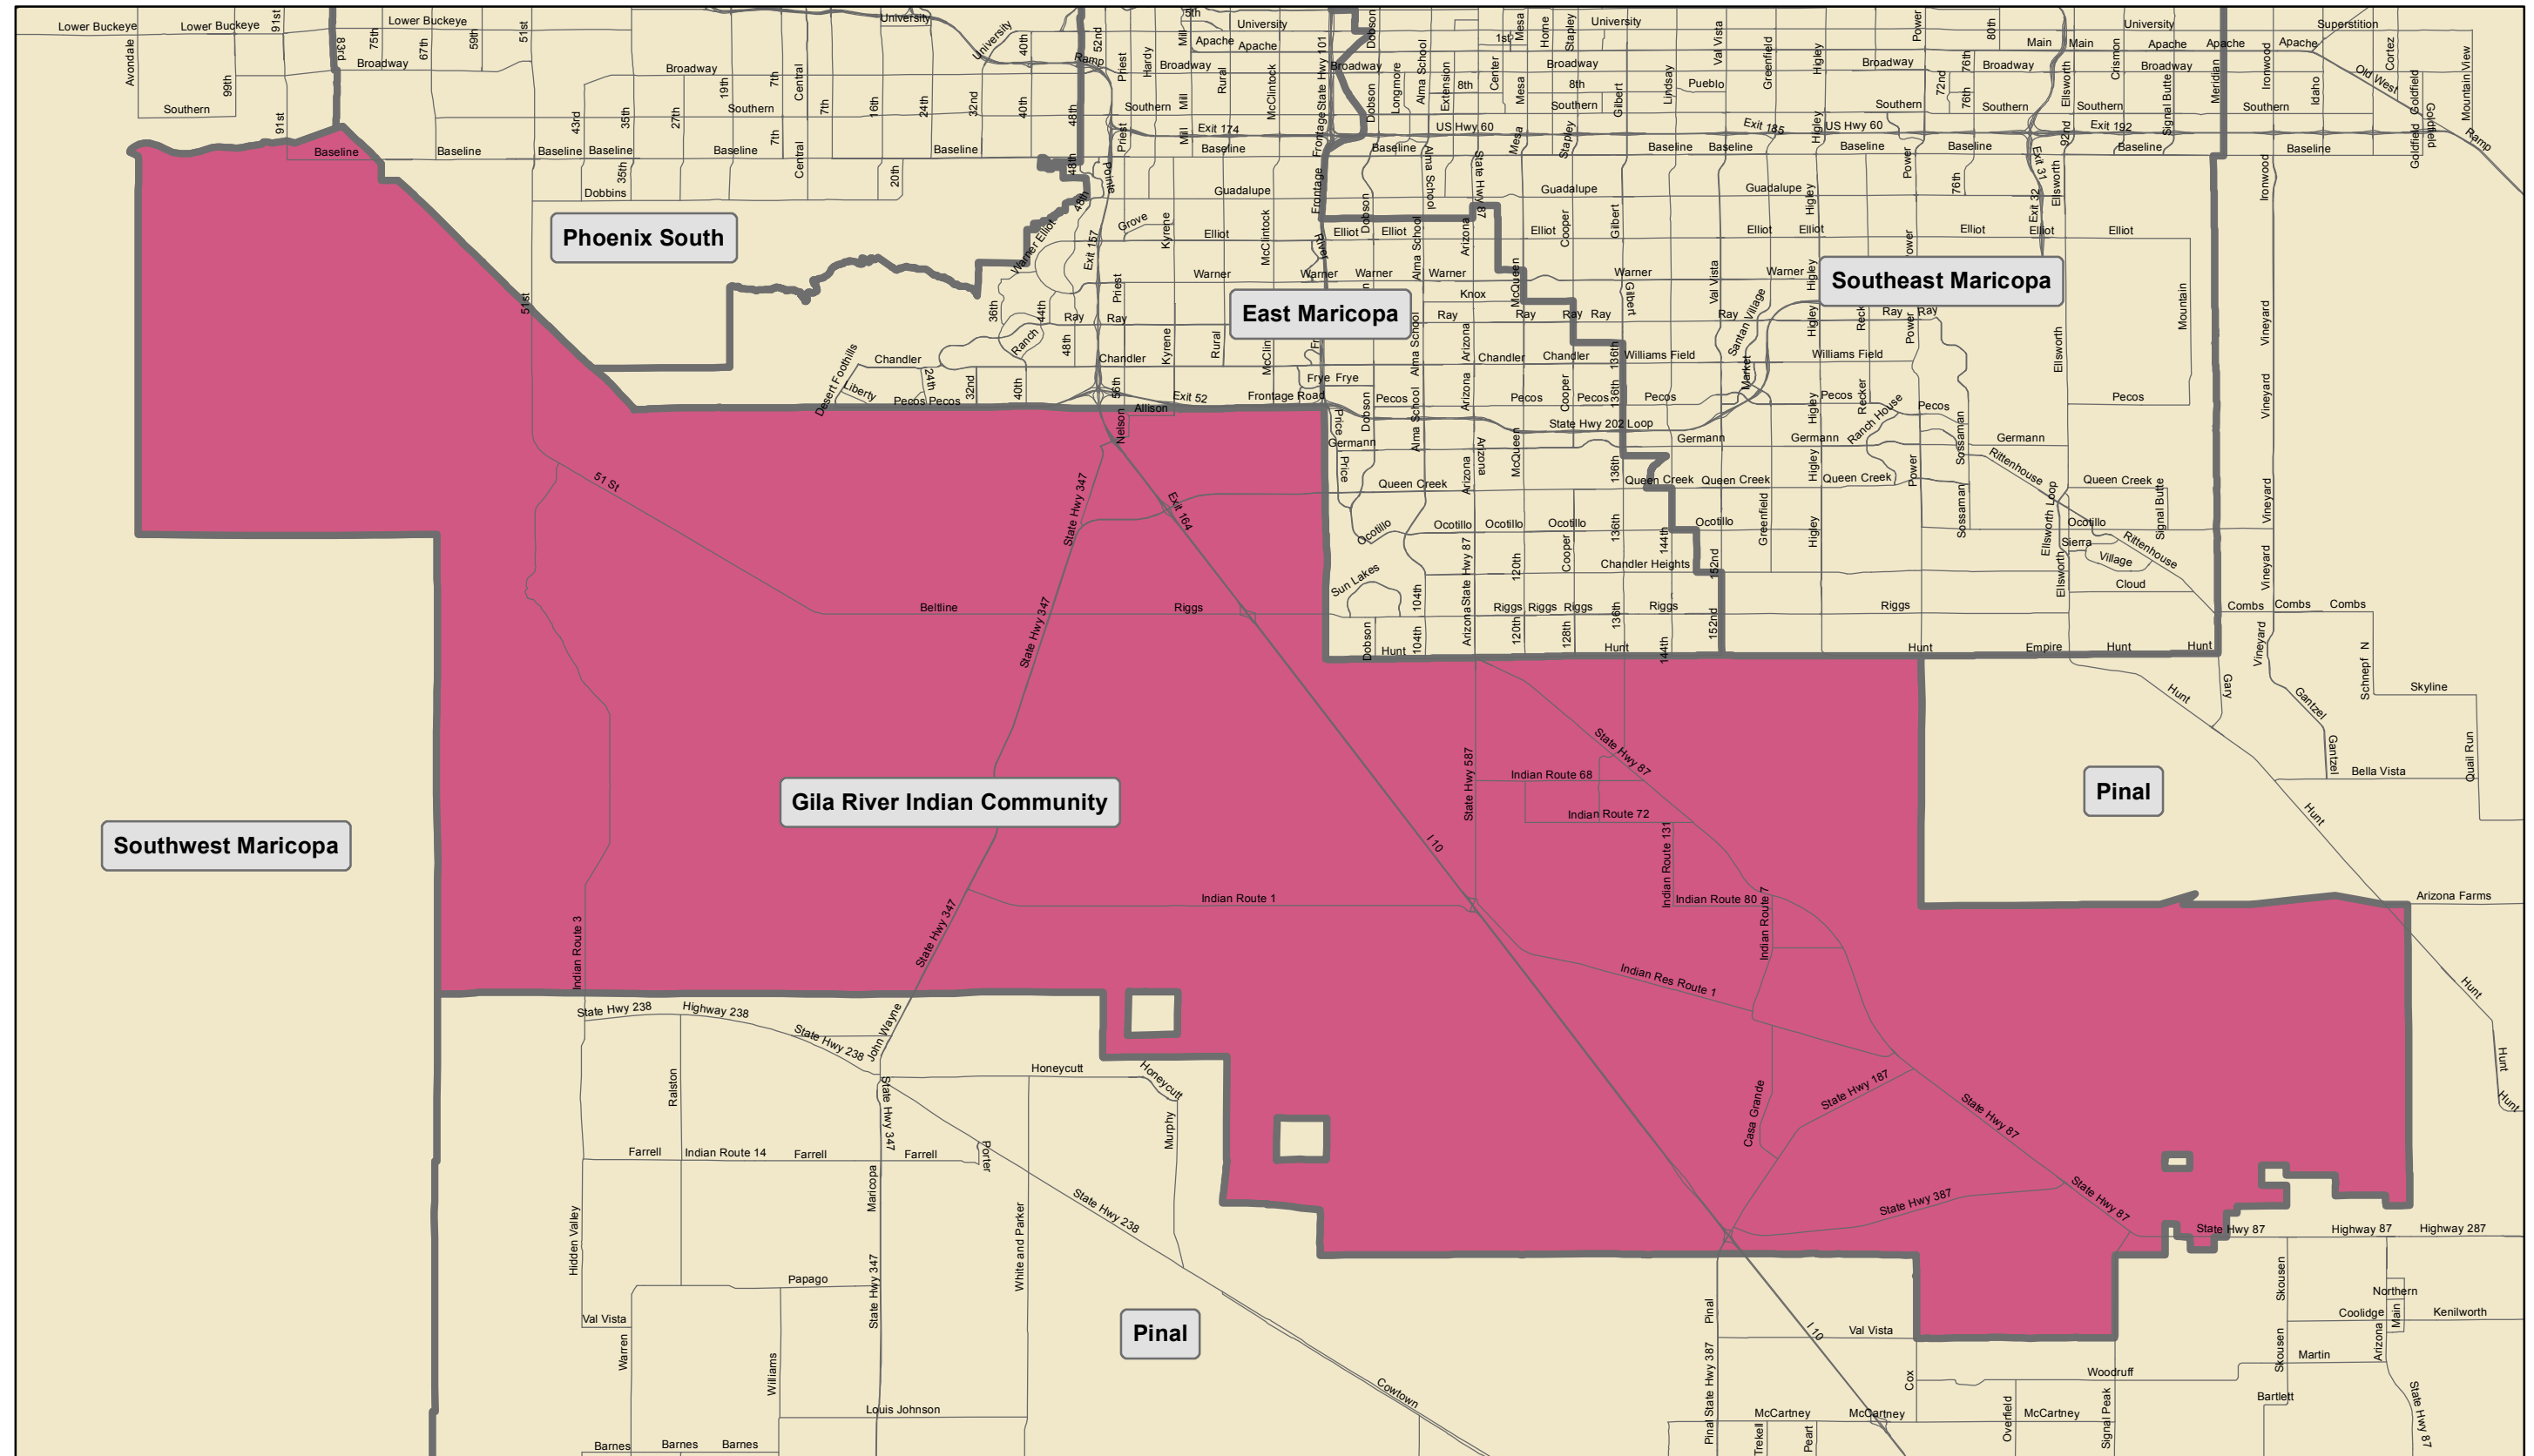

Gila River Indian Community Regional Partnership Council

Boundary Map

Gila River Indian Community Regional Partnership Council provides services on the tribal lands of the Gila River Indian Reservation Community.

First Things First Regional Boundary as of July 1, 2014 (FY2015)