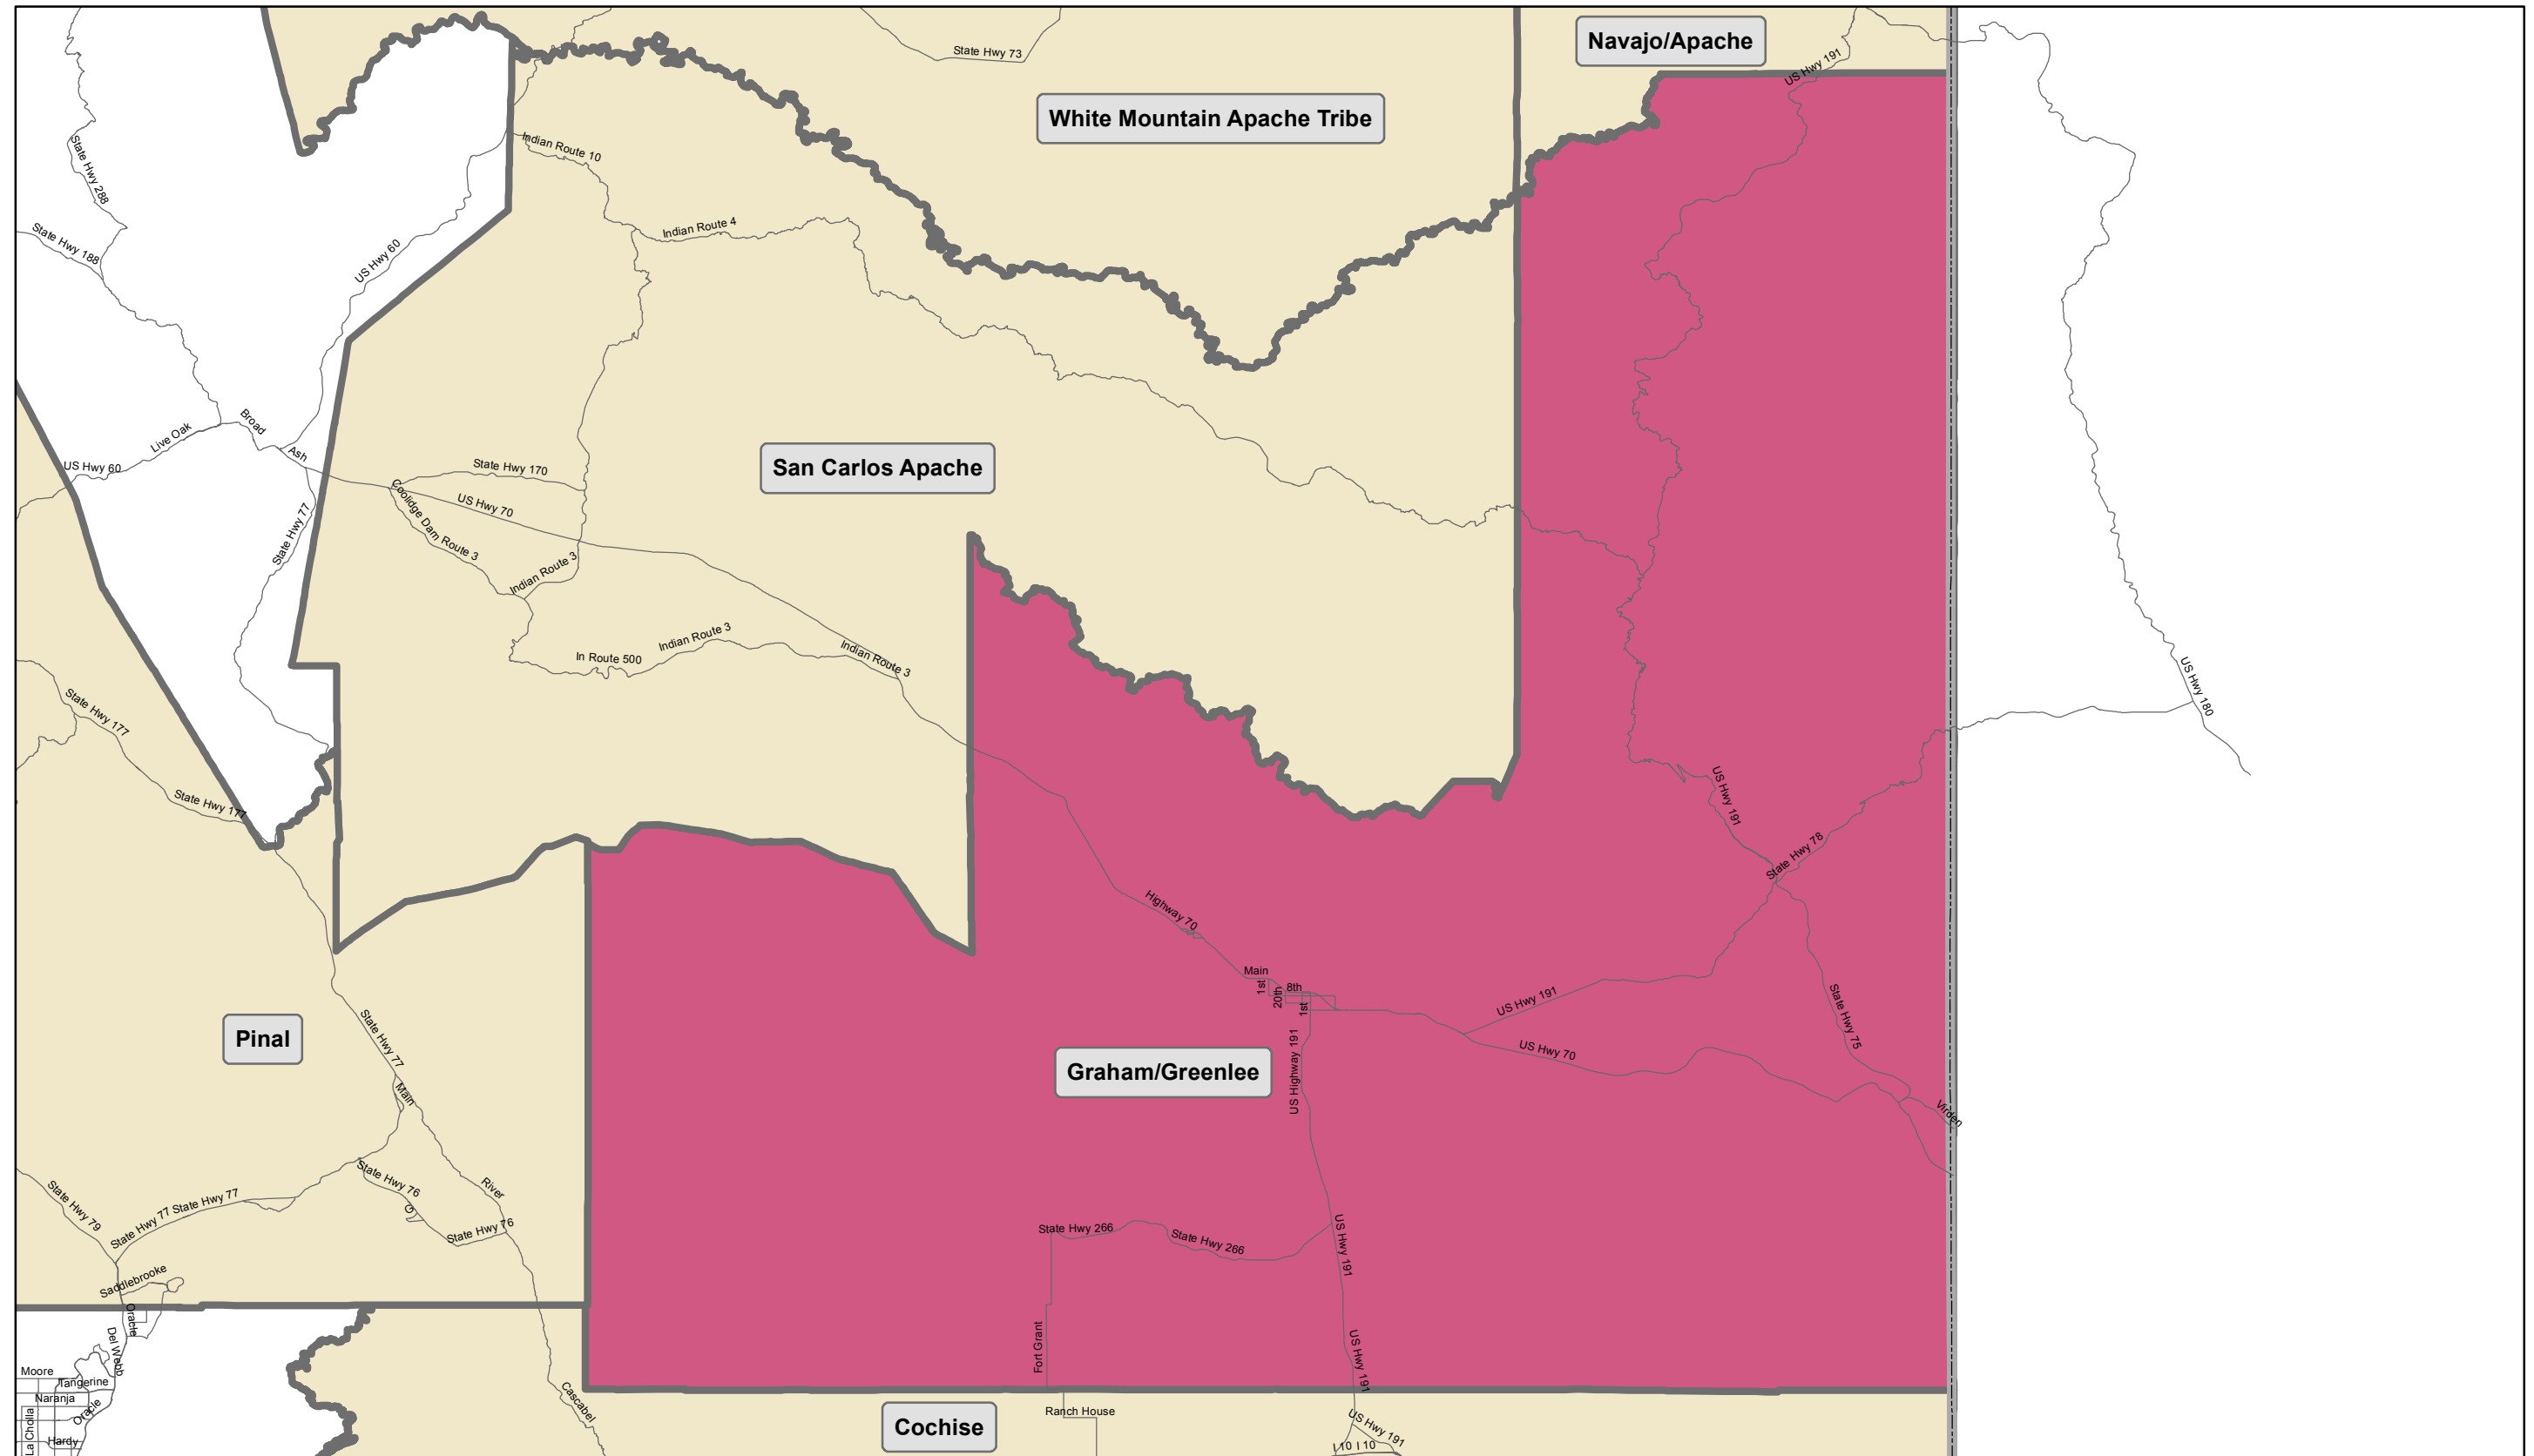

## Boundary Map

Graham/Greenlee Regional Partnership Council provides services within Graham County and Greenlee County. The region does not include the San Carlos Apache Indian Reservation.

First Things First Regional Boundary as of July 1, 2014 (FY2015)