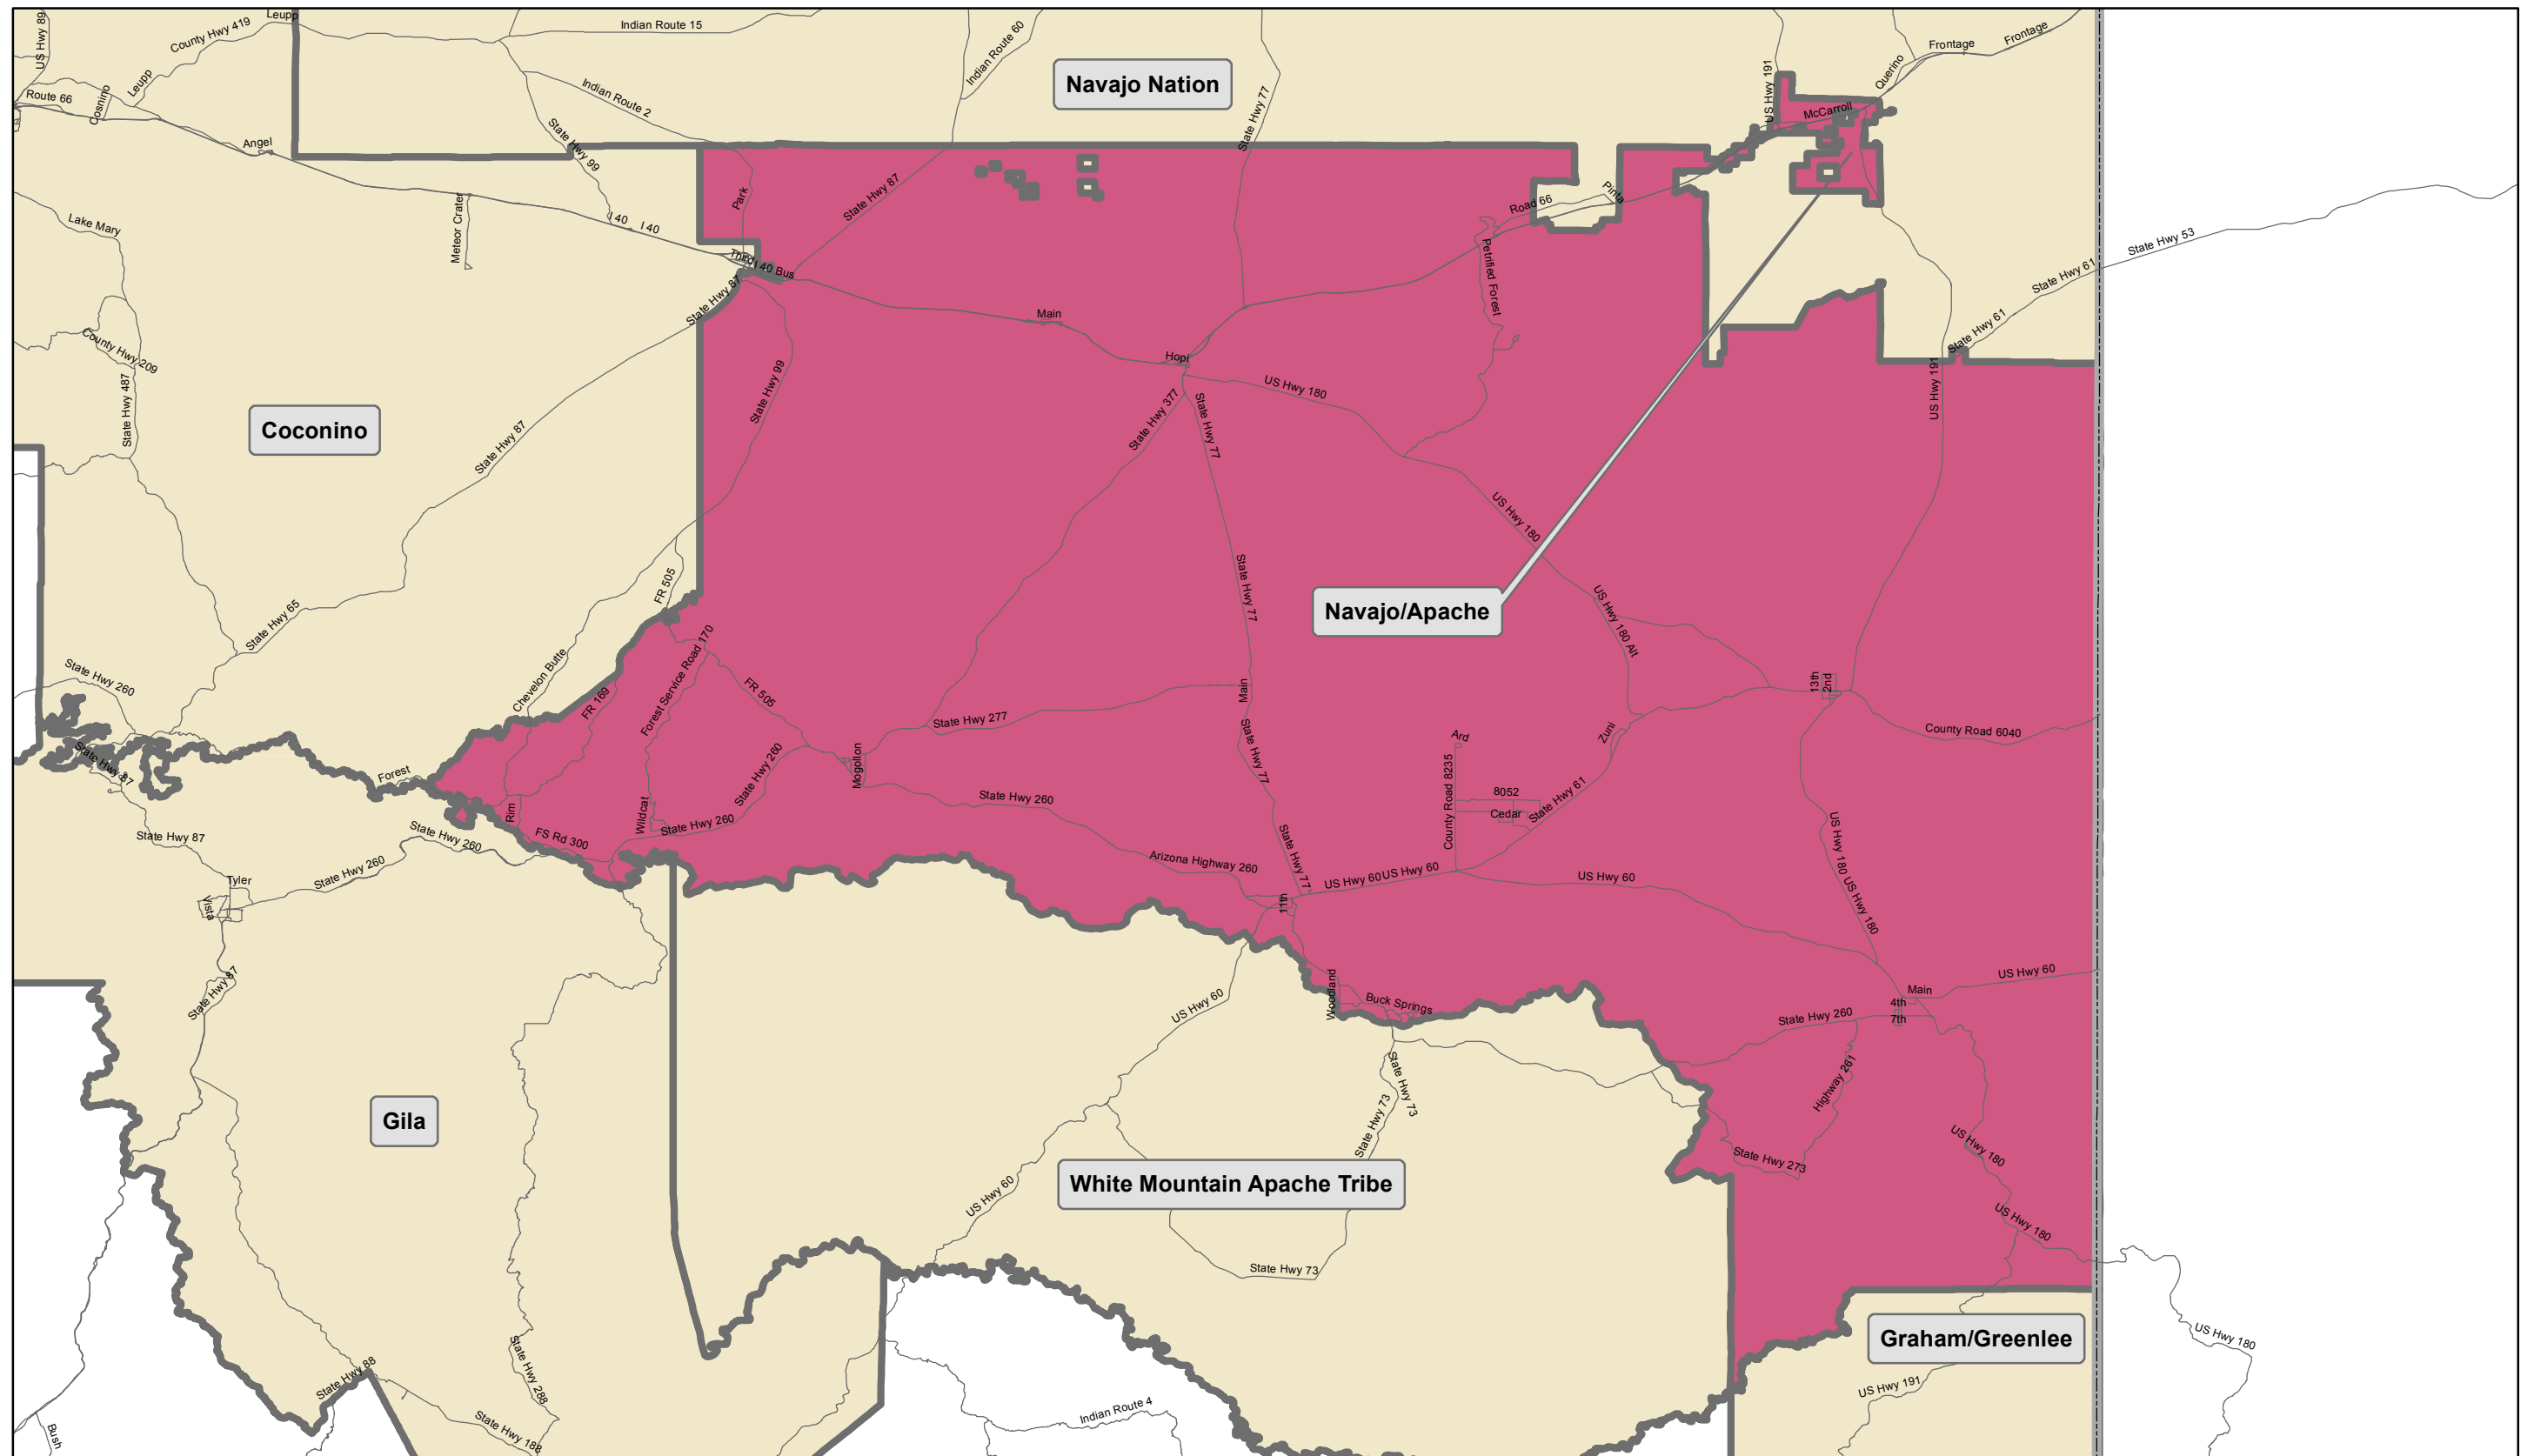

# Navajo/Apache Regional Partnership Council

## Boundary Map

Navajo/Apache Regional Partnership Council provides services in Navajo and Apache counties including the Zuni Reservation. The regional area also includes the unincorporated community of Forest Lakes. The region does not include the city of Winslow or the following tribal lands: Fort Apache Indian Reservation, the Navajo Nation or the Hopi Tribe Reservation.

First Things First Regional Boundary as of July 1, 2014 (FY2015)