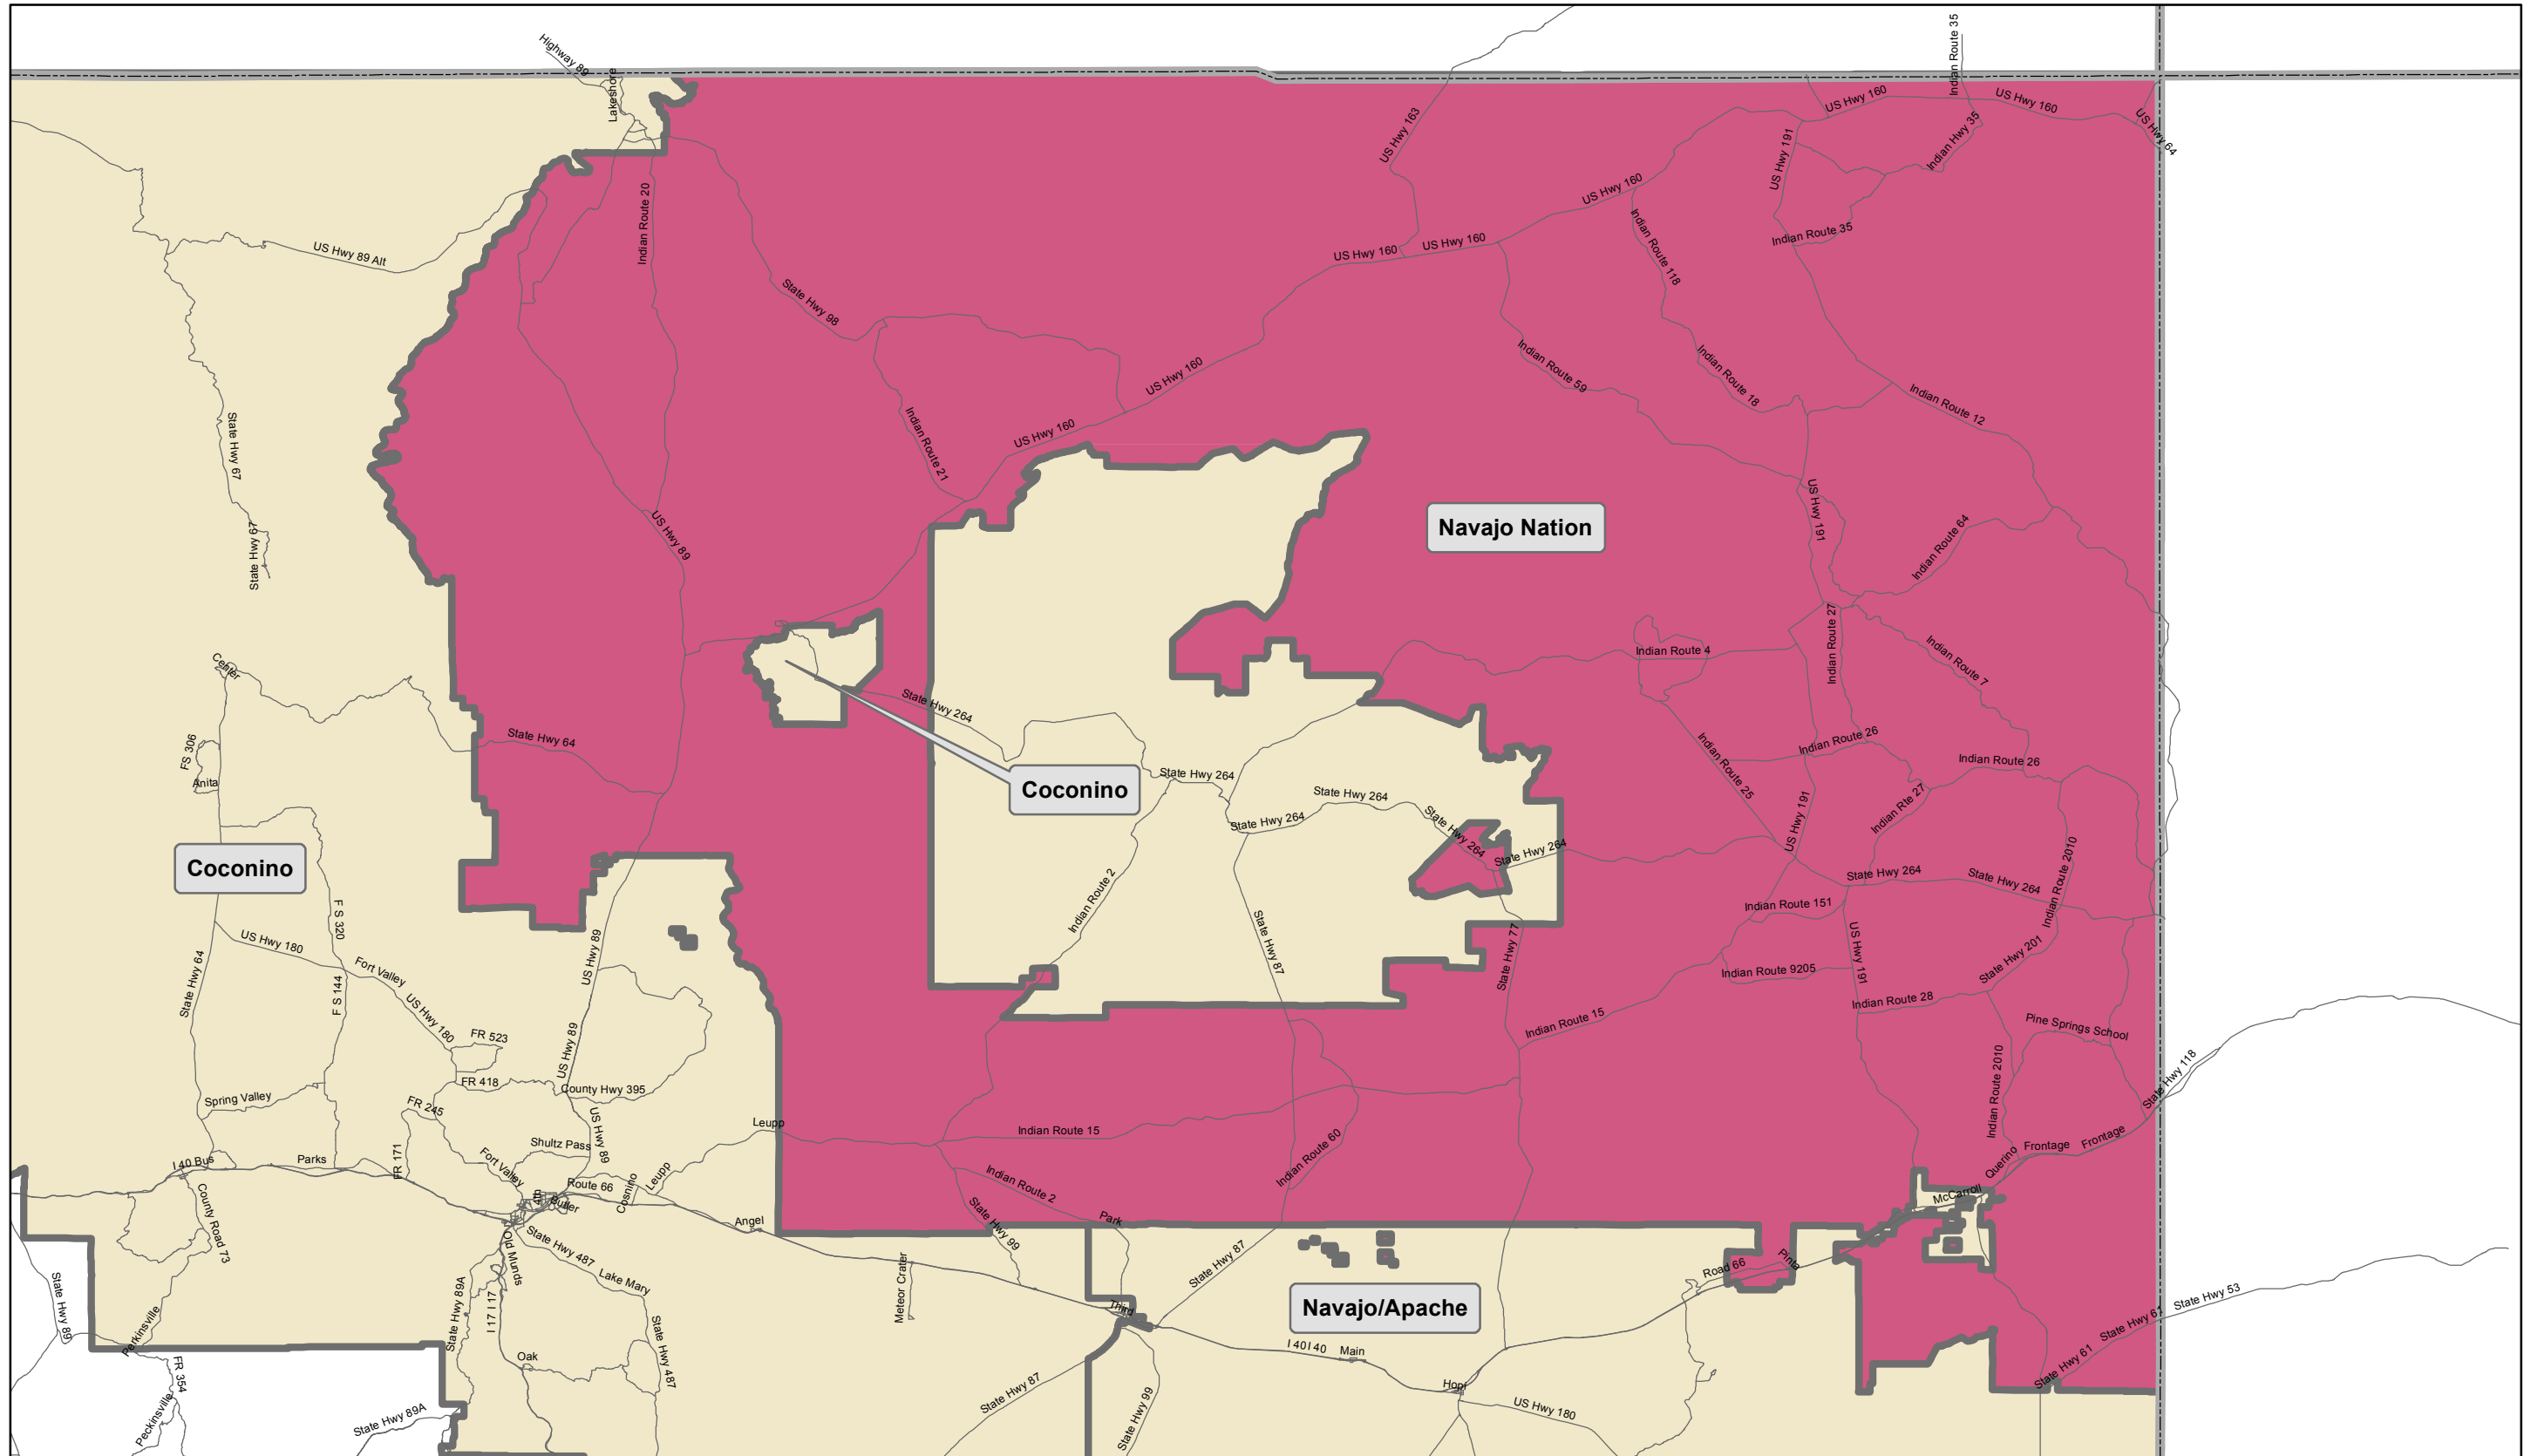

# Navajo Nation Regional Partnership Council Boundary Map

Navajo Nation Regional Partnership Council provides services throughout the tribal lands of the Navajo Nation within Arizona.

First Things First Regional Boundary as of July 1, 2014 (FY2015)