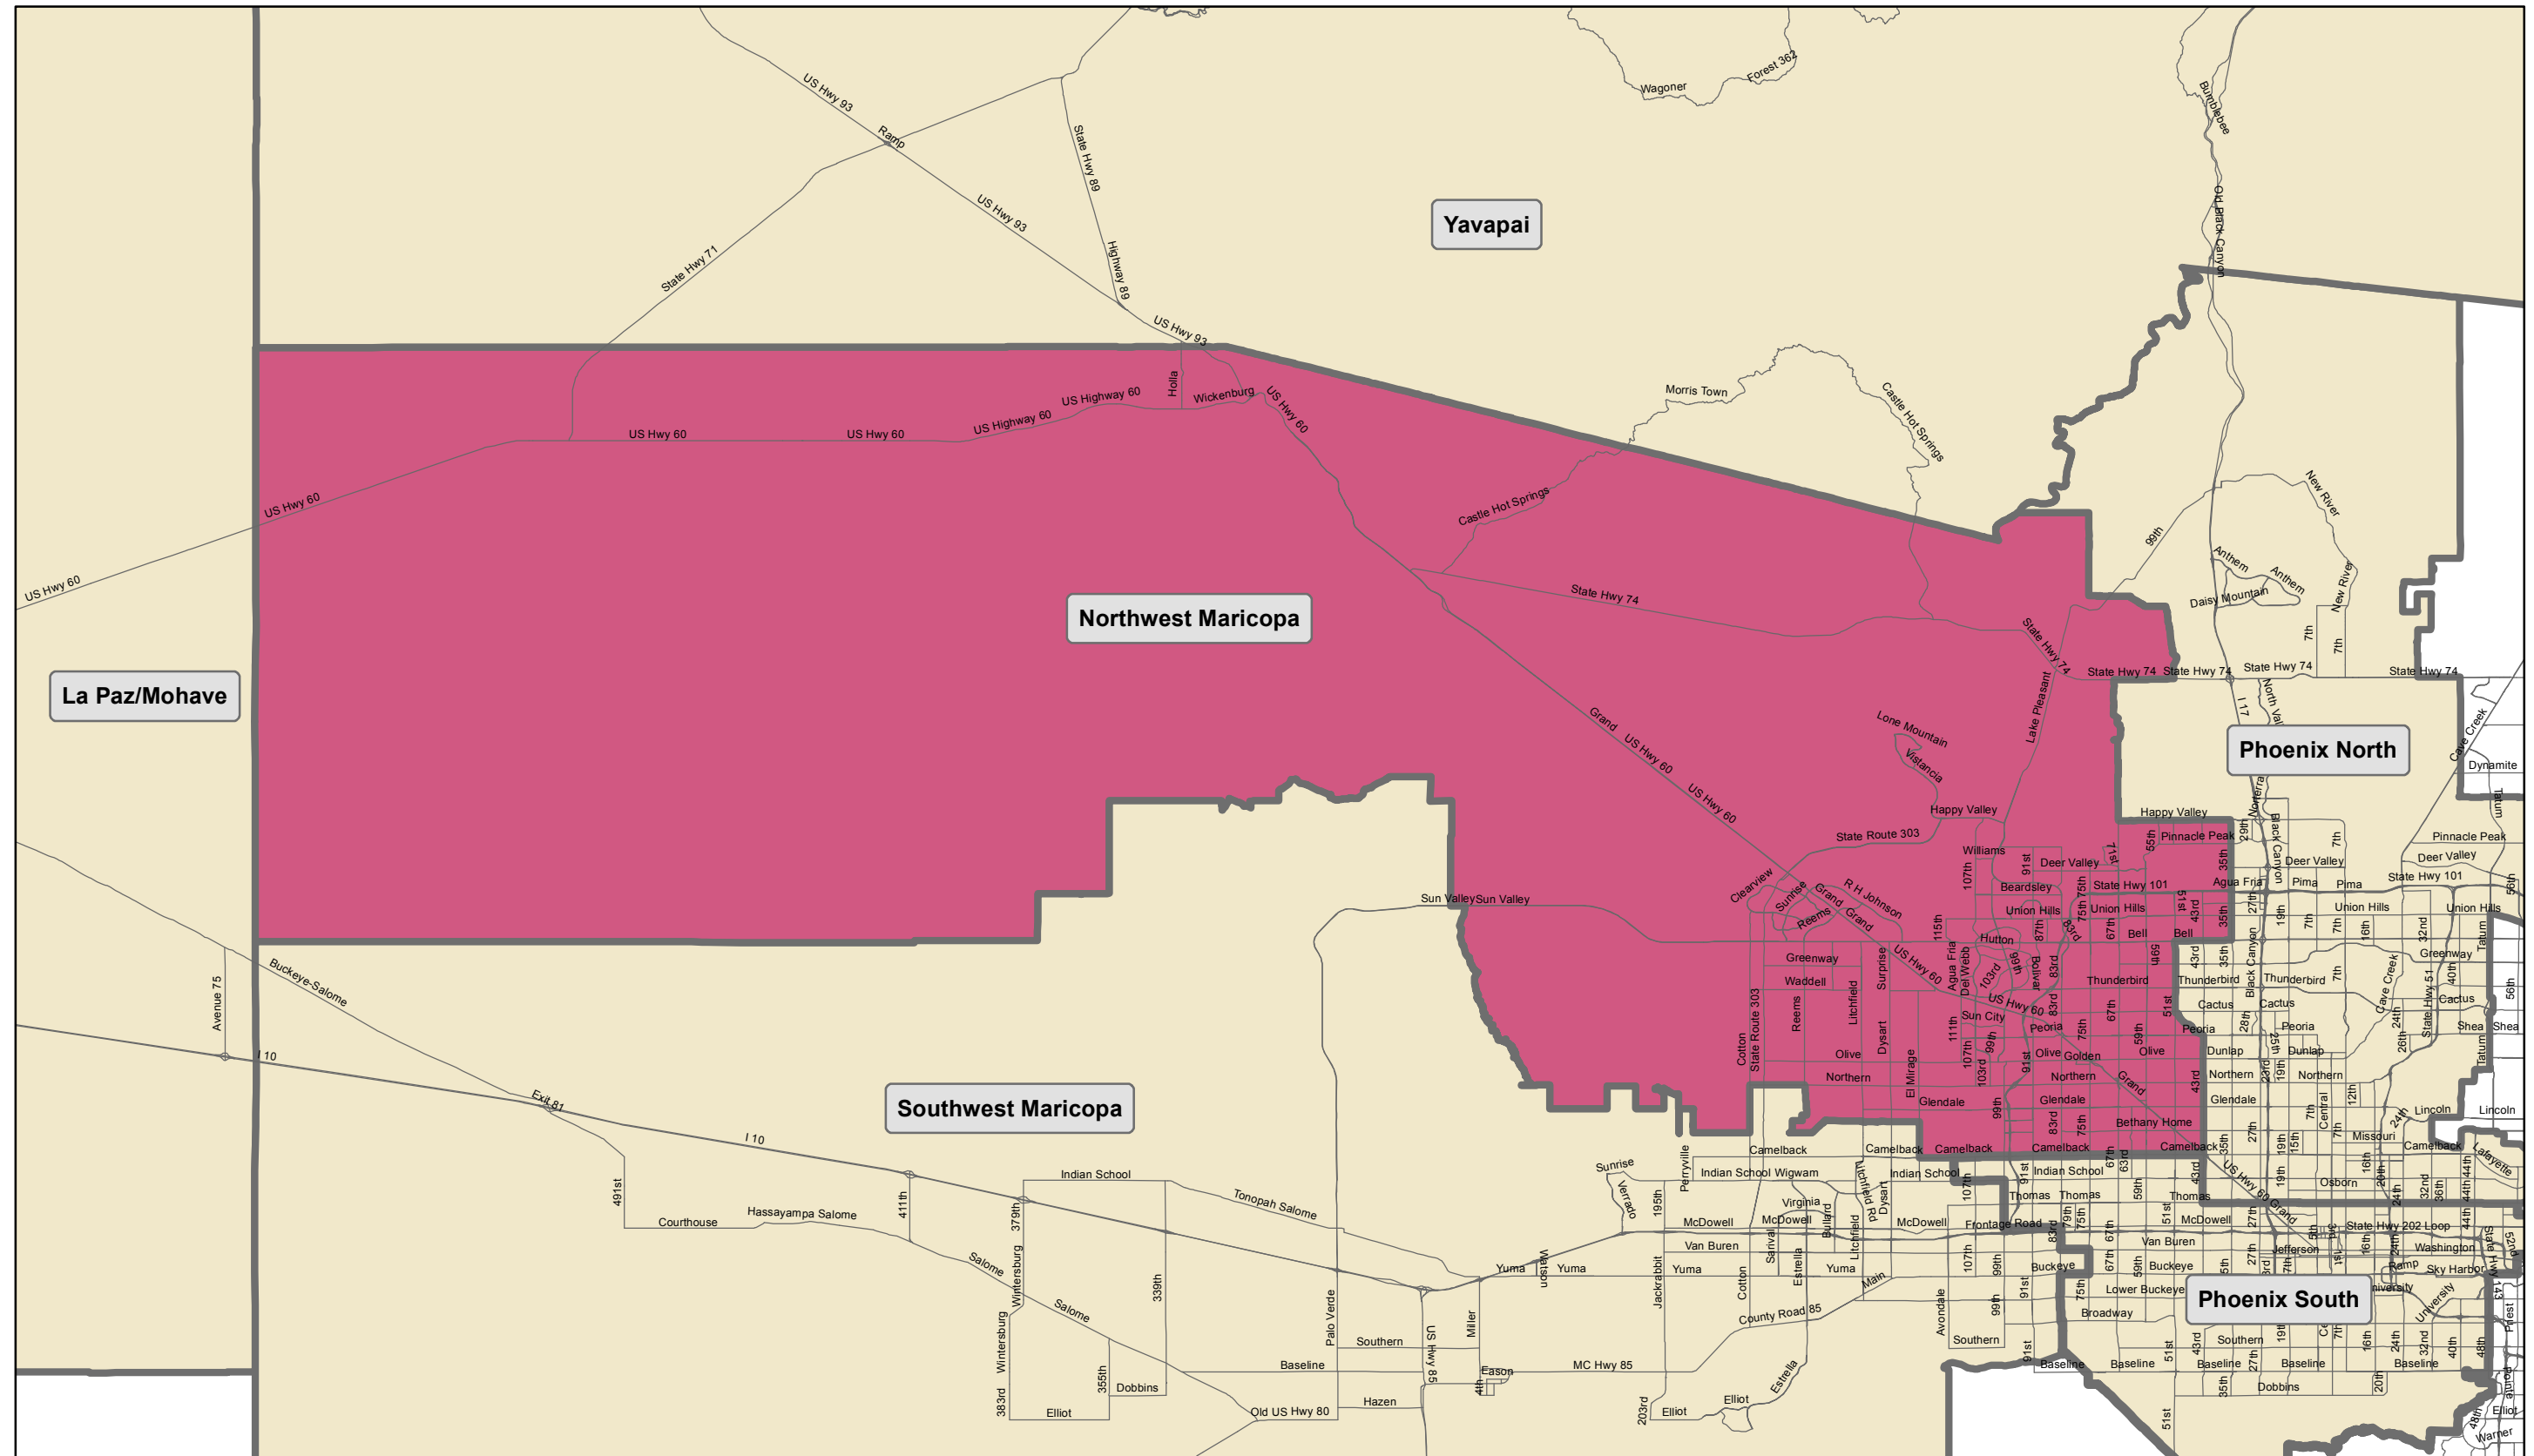

Northwest Maricopa Regional Partnership Council

Boundary Map

Northwest Maricopa Regional Partnership Council provides services within the cities of Aguila, El Mirage, Glendale, Luke Air Force base, Morristown, Peoria, Sun City, Sun City West, Surprise, Waddell, Wickenburg, Wittmann and Youngtown. The ZIP codes associated with those cities are: 85301, 85302, 85303, 85305, 85307, 85308, 85309, 85310, 85320, 85335, 85342, 85345, 85351, 85355, 85358, 85361, 85363, 85372, 85373, 85374, 85375, 85376, 85378, 85379, 85381, 85382, 85383, 85385, 85387, 85388 and 85390. The regional area also includes the portions of ZIP codes 85304 and 85306 within Glendale city limits.

First Things First Regional Boundary as of July 1, 2014 (FY2015)