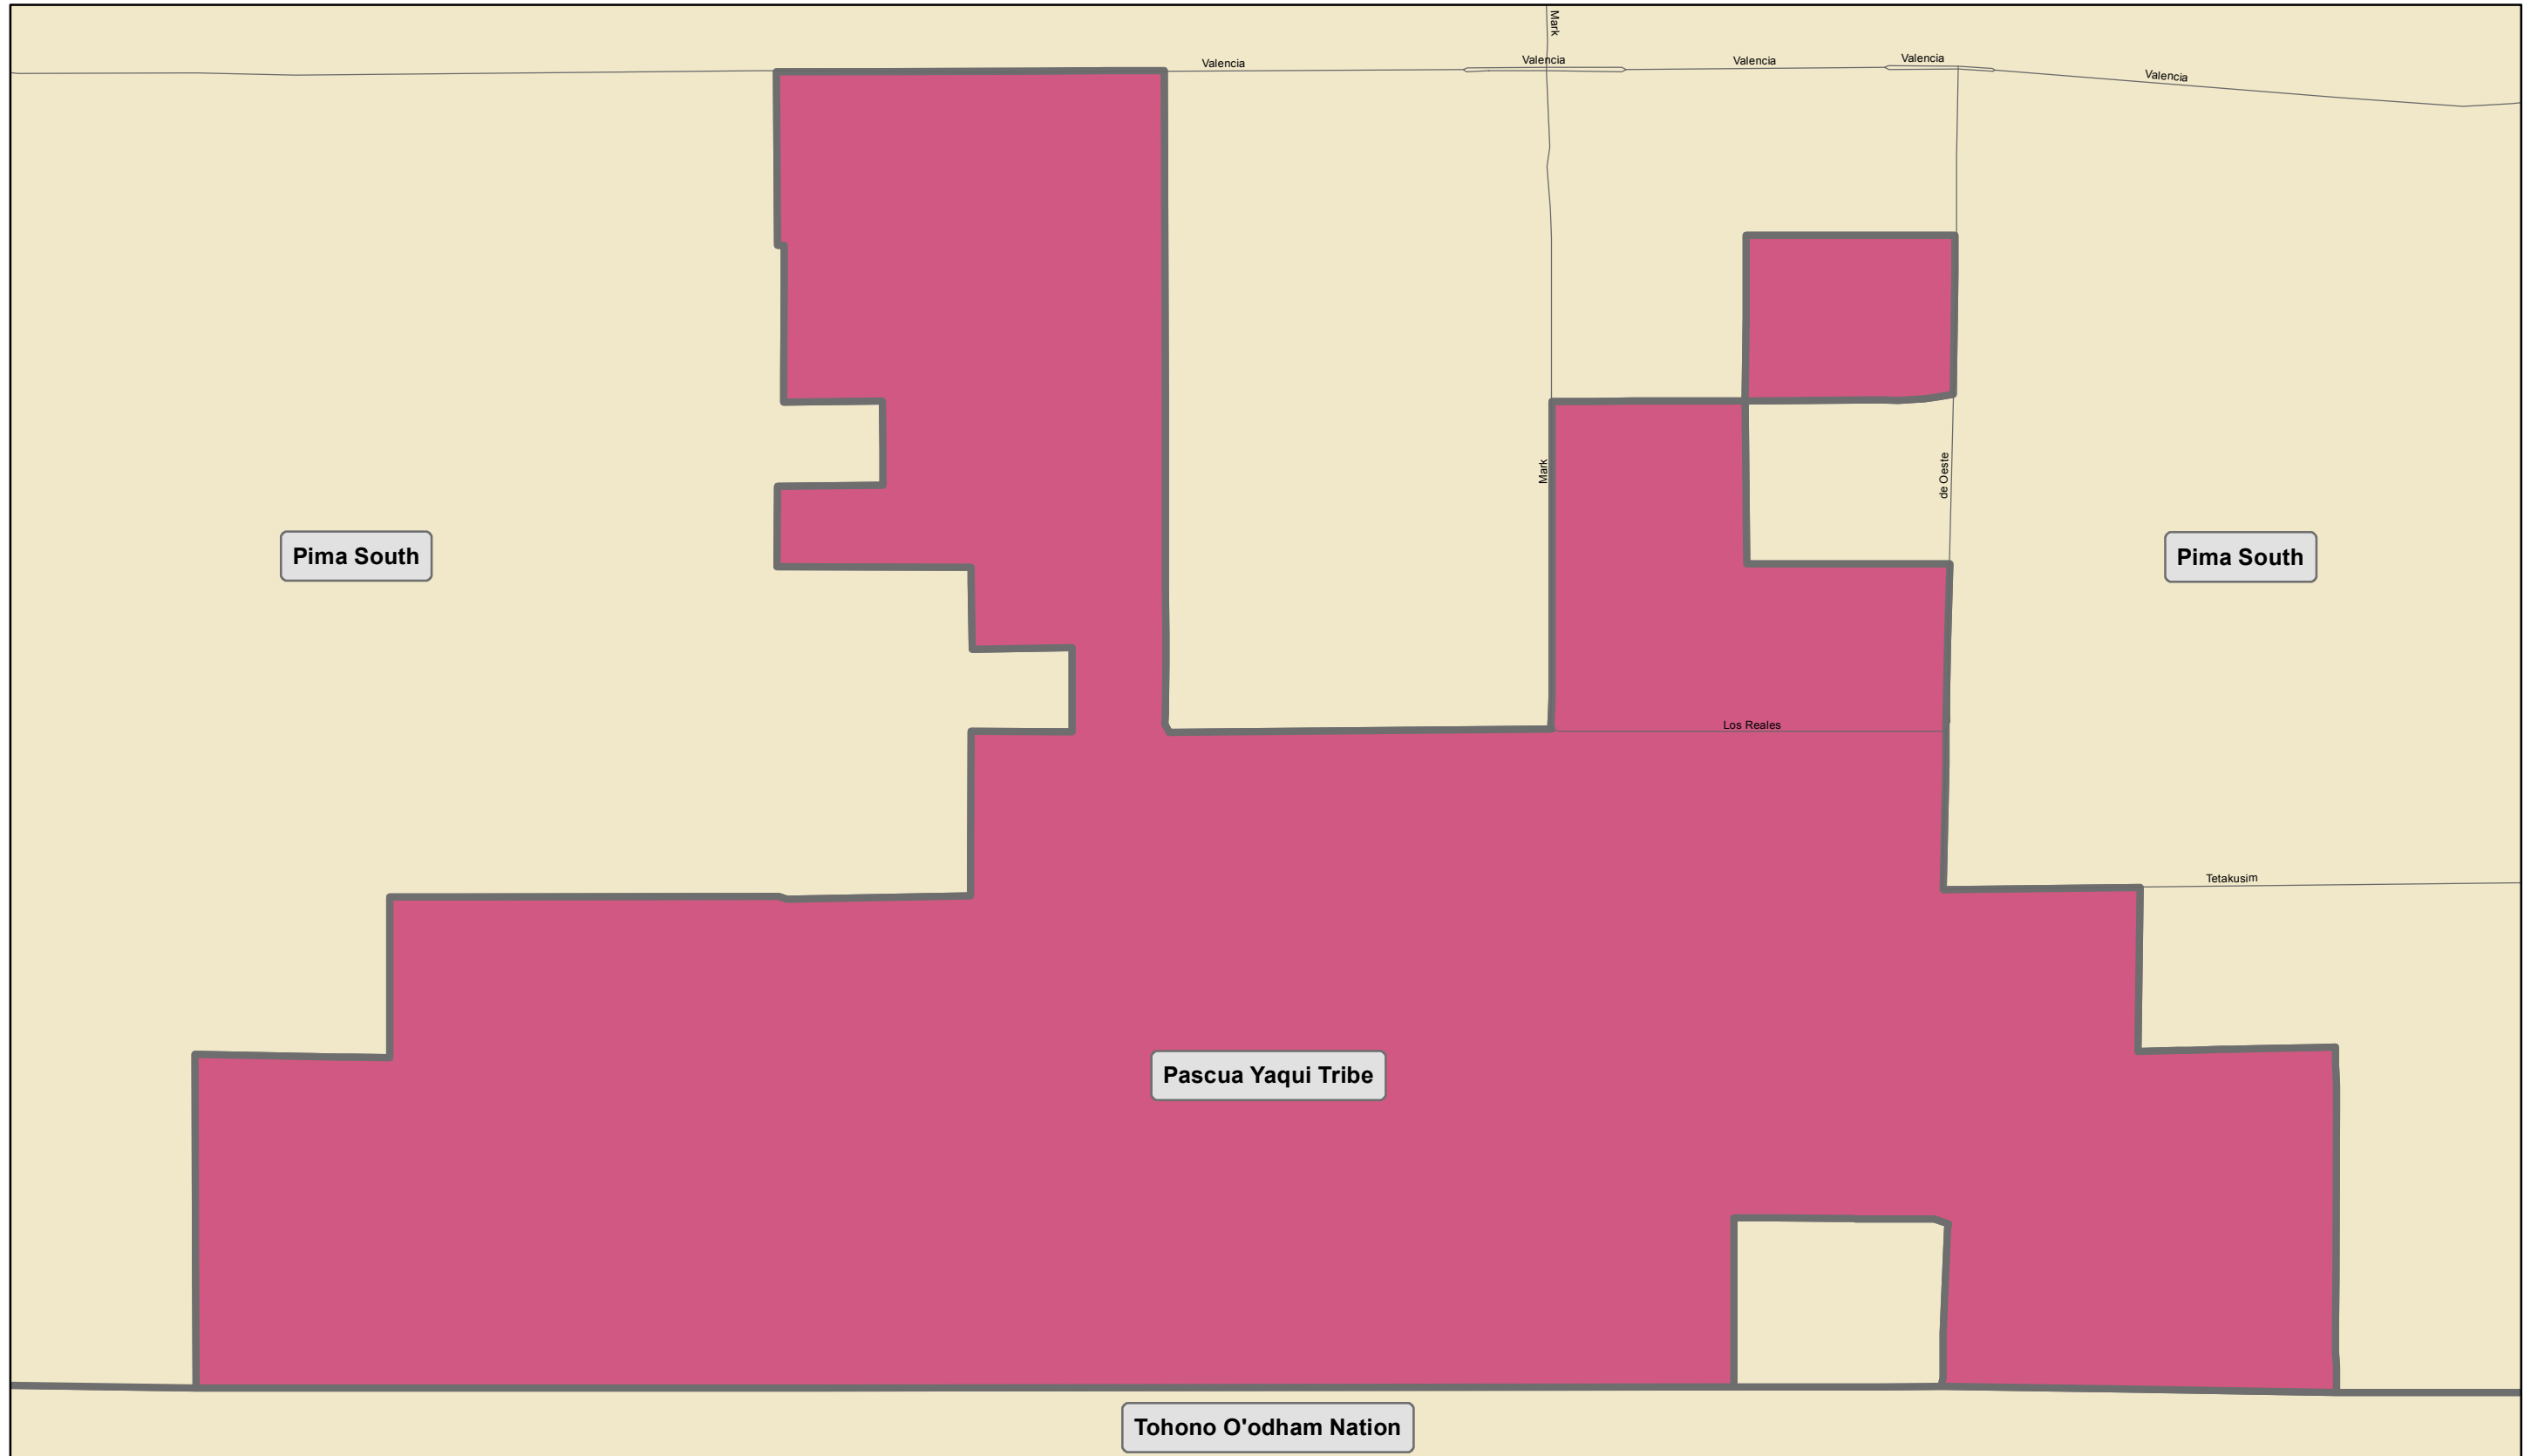

# Pascua Yaqui Tribe Regional Partnership Council Boundary Map

Pascua Yaqui Tribe Regional Partnership Council provides services on the Pascua Yaqui Tribe Reservation in the community of New Pascua.

First Things First Regional Boundary as of July 1, 2014 (FY2015)