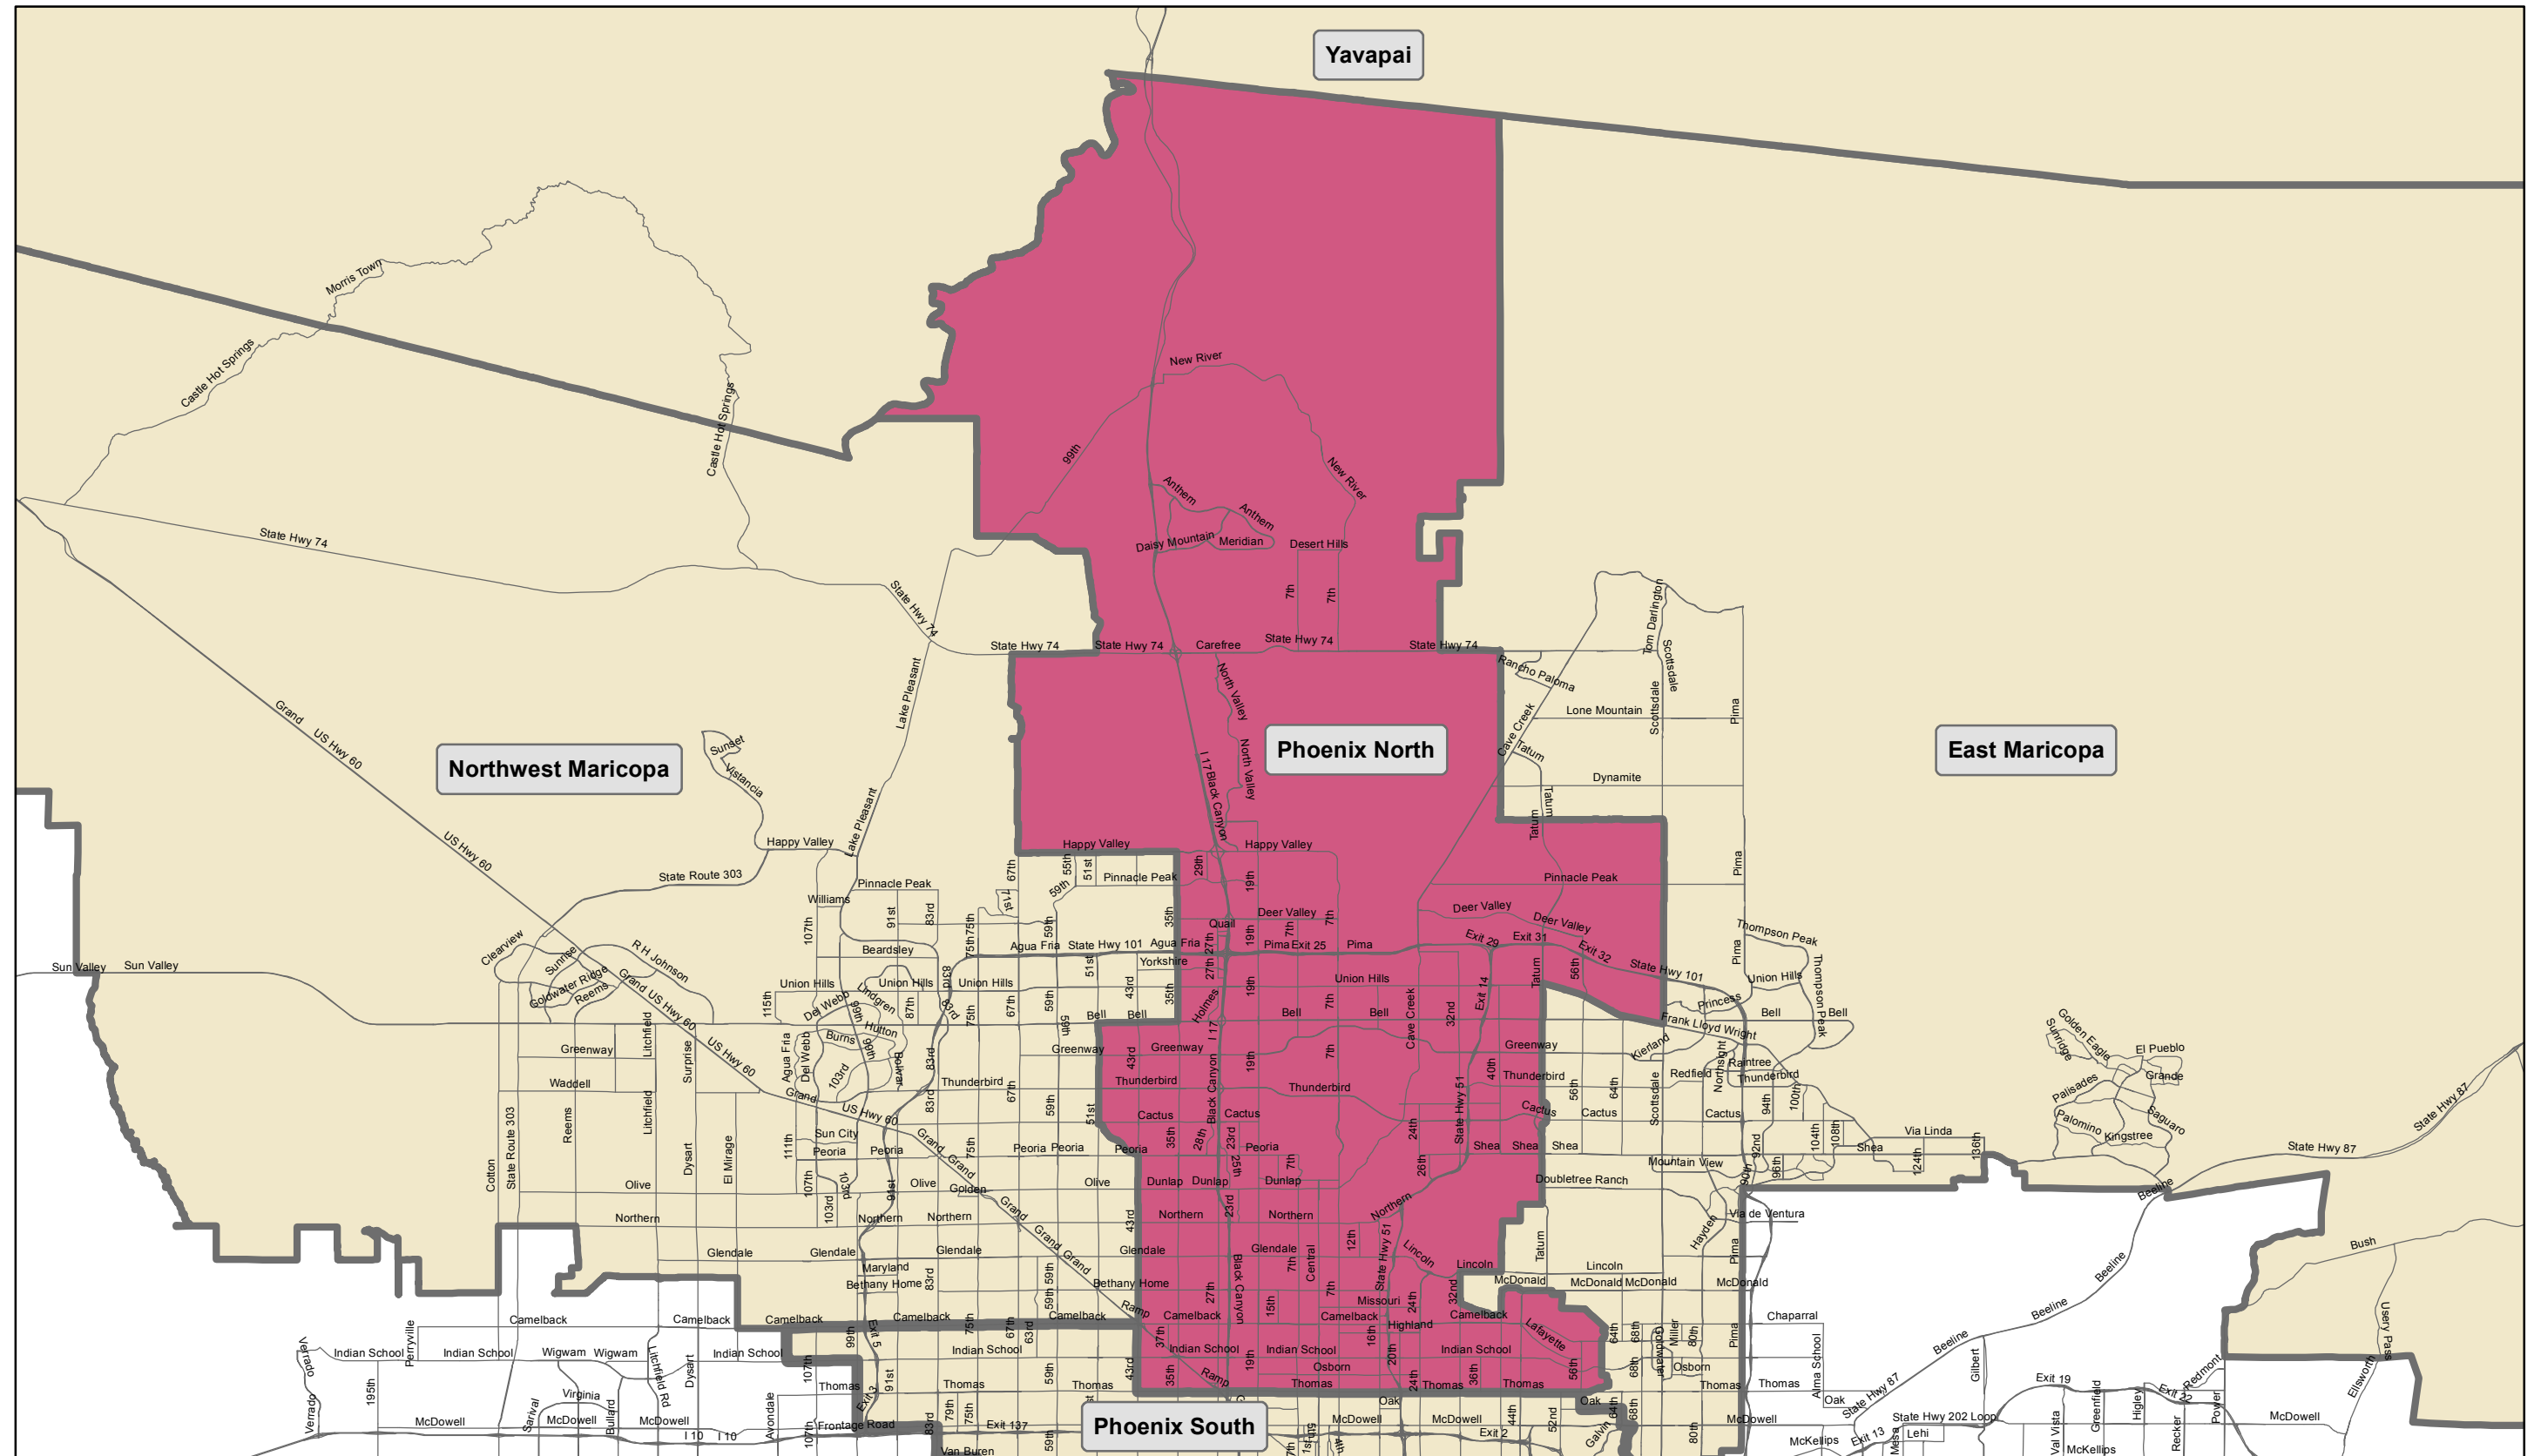

## Boundary Map

Phoenix North Regional Partnership Council provides services in the city of Phoenix, north of Thomas Road, and as far north as the county line. At the northern most point, this includes the ZIP code areas of 85086 and 85087, the communities of New River and Anthem. The region does not include the city of Phoenix portions of the following ZIP code areas: 85308, 85310, 85331 and 85254; or the Maryvale area: 85031, 85033 and 85037.

First Things First Regional Boundary as of July 1, 2014 (FY2015)