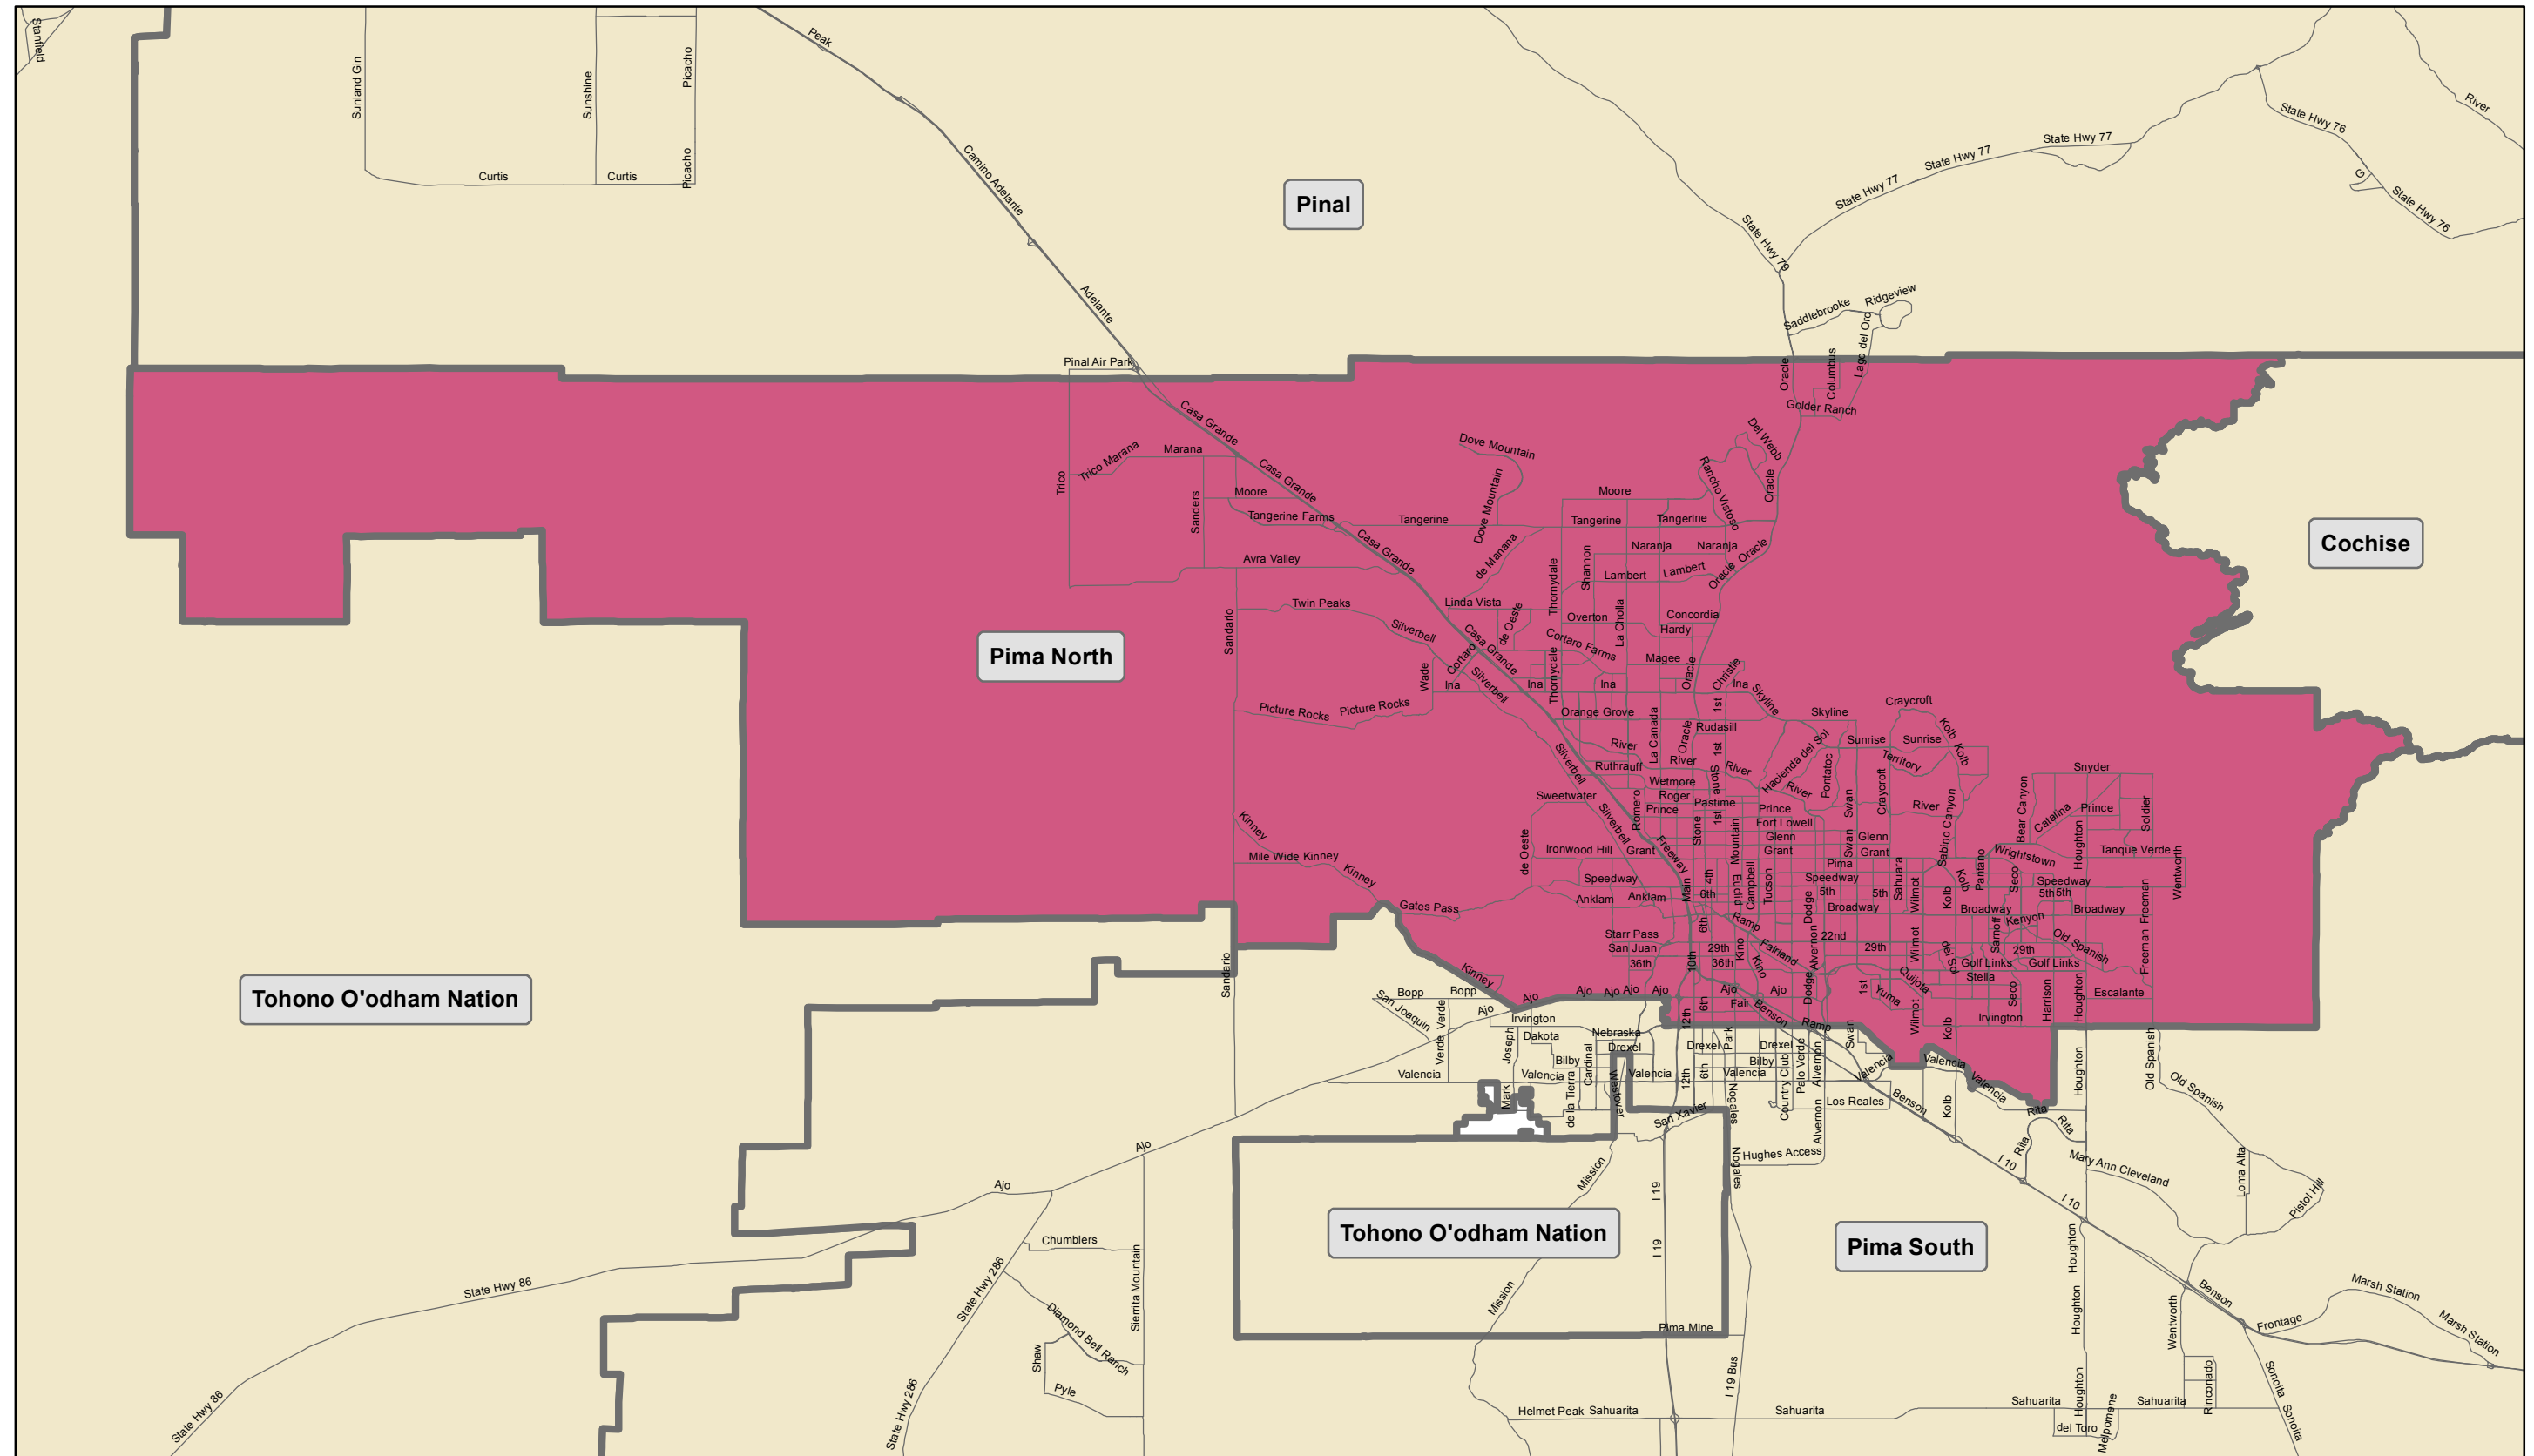

# Pima North Regional Partnership Council

## Boundary Map

Pima North Regional Partnership Council provides services to the communities of Catalina Foothills, Mount Lemmon, Marana, , Oro Valley, Rillito, the City of South Tucson, and the Central and Northern Foothills parts of Tucson, including ZIP codes: 85619, 85658, 85701, 85704, 85705, 85707, 85708, 85709, 85710, 85711, 85712, 85713, 85714, 85715, 85716, 85718, 85719, 85726, 85730, 85737, 85739, 85741, 85742, 85743, 85745, 85748, 85749, 85750, 85755 and the portion of ZIP code 85653 in Pima County. The region also includes Davis Monthan Air Force Base. As of July 1, 2014, ZIP codes 85746 and 85757, previously in the Central Pima region, are part of the Pima South region.

First Things First Regional Boundary as of July 1, 2014 (FY2015)