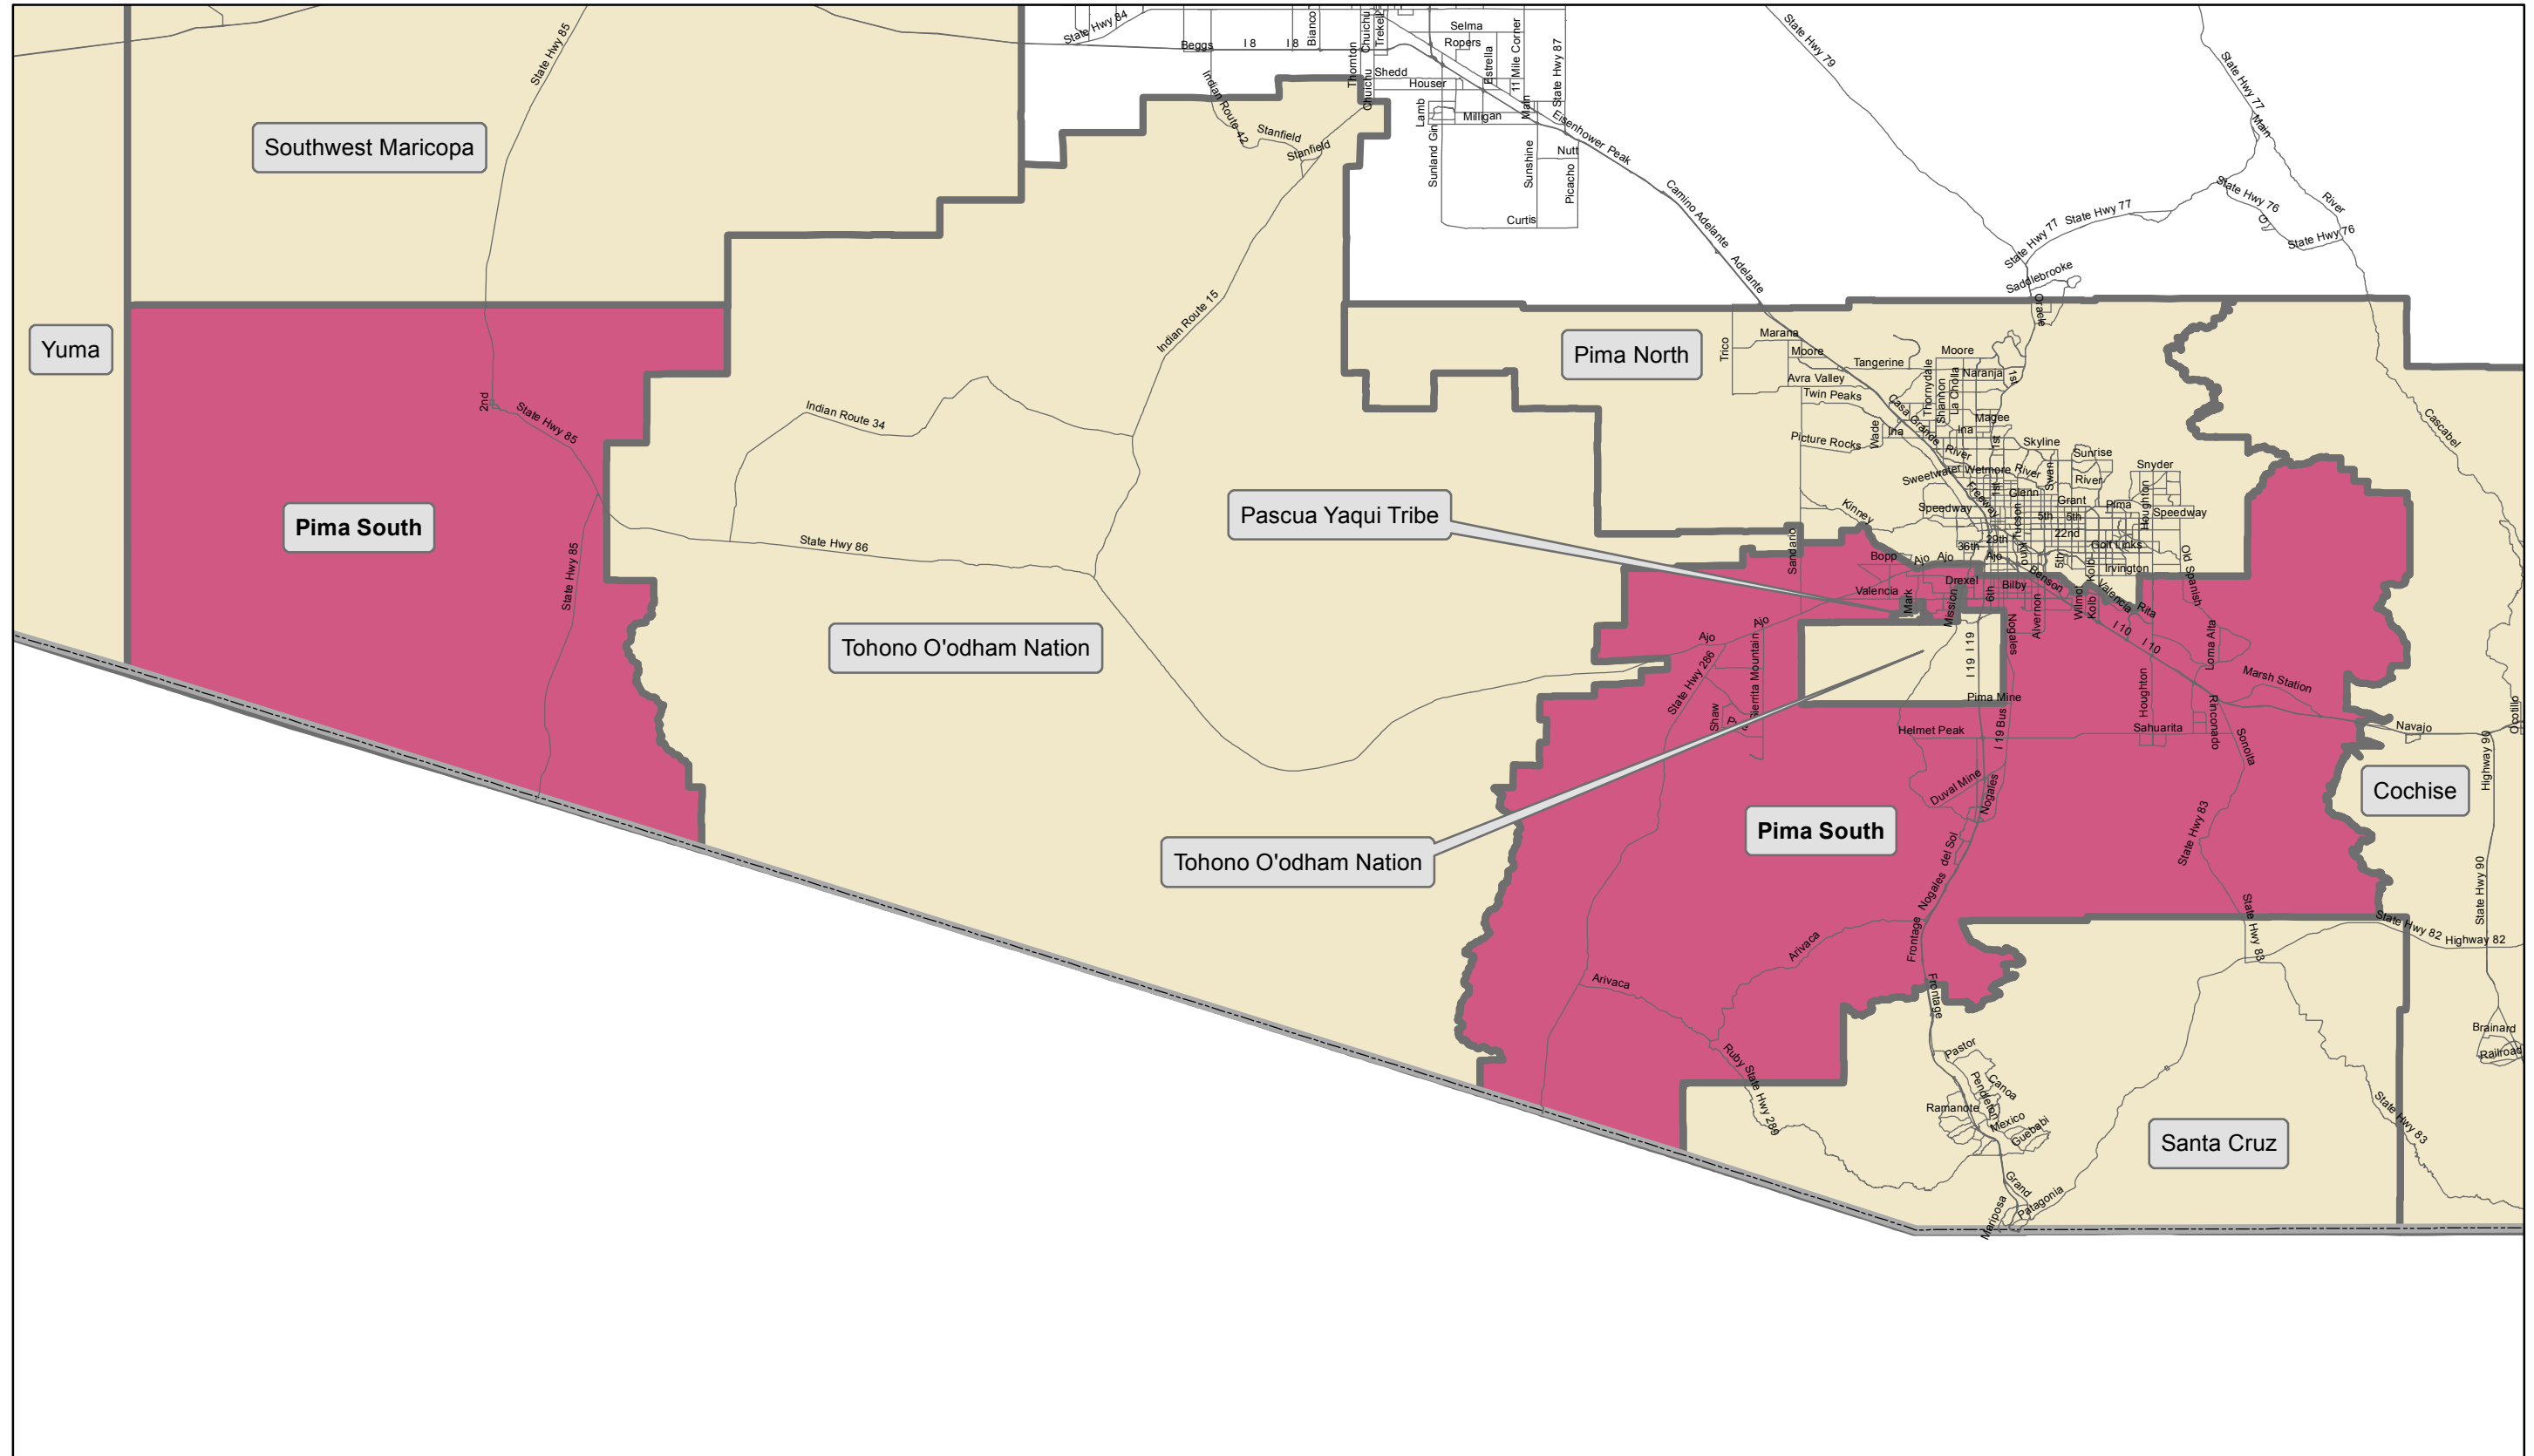

# Pima South Regional Partnership Council Boundary Map

**Pima South Regional Partnership Council** provides services to Pima South County including Ajo, Amado, Arivaca, Green Valley, Lukeville, Sahuarita, Sasabe, Summit View, Three Points, Vail and Why, and some Tucson ZIP codes. Pima South ZIP codes include: 85321, 85341, 85601, 85611, 85614, 85622, 85629, 85633, 85637, 85641, 85645, 85706, 85735, 85736, 85746, 85747, 85756 and 85757. The region also includes ZIP code 85645 in Santa Cruz County. The region does not include the portion of the Tohono O'odham Nation in Pima County nor ZIP code 85602 in Pima County. As of July 1, 2014, ZIP codes 85730 and 85748 are no longer within the Pima South region and are instead in the Pima North region.

First Things First Regional Boundary as of July 1, 2014 (FY2015)