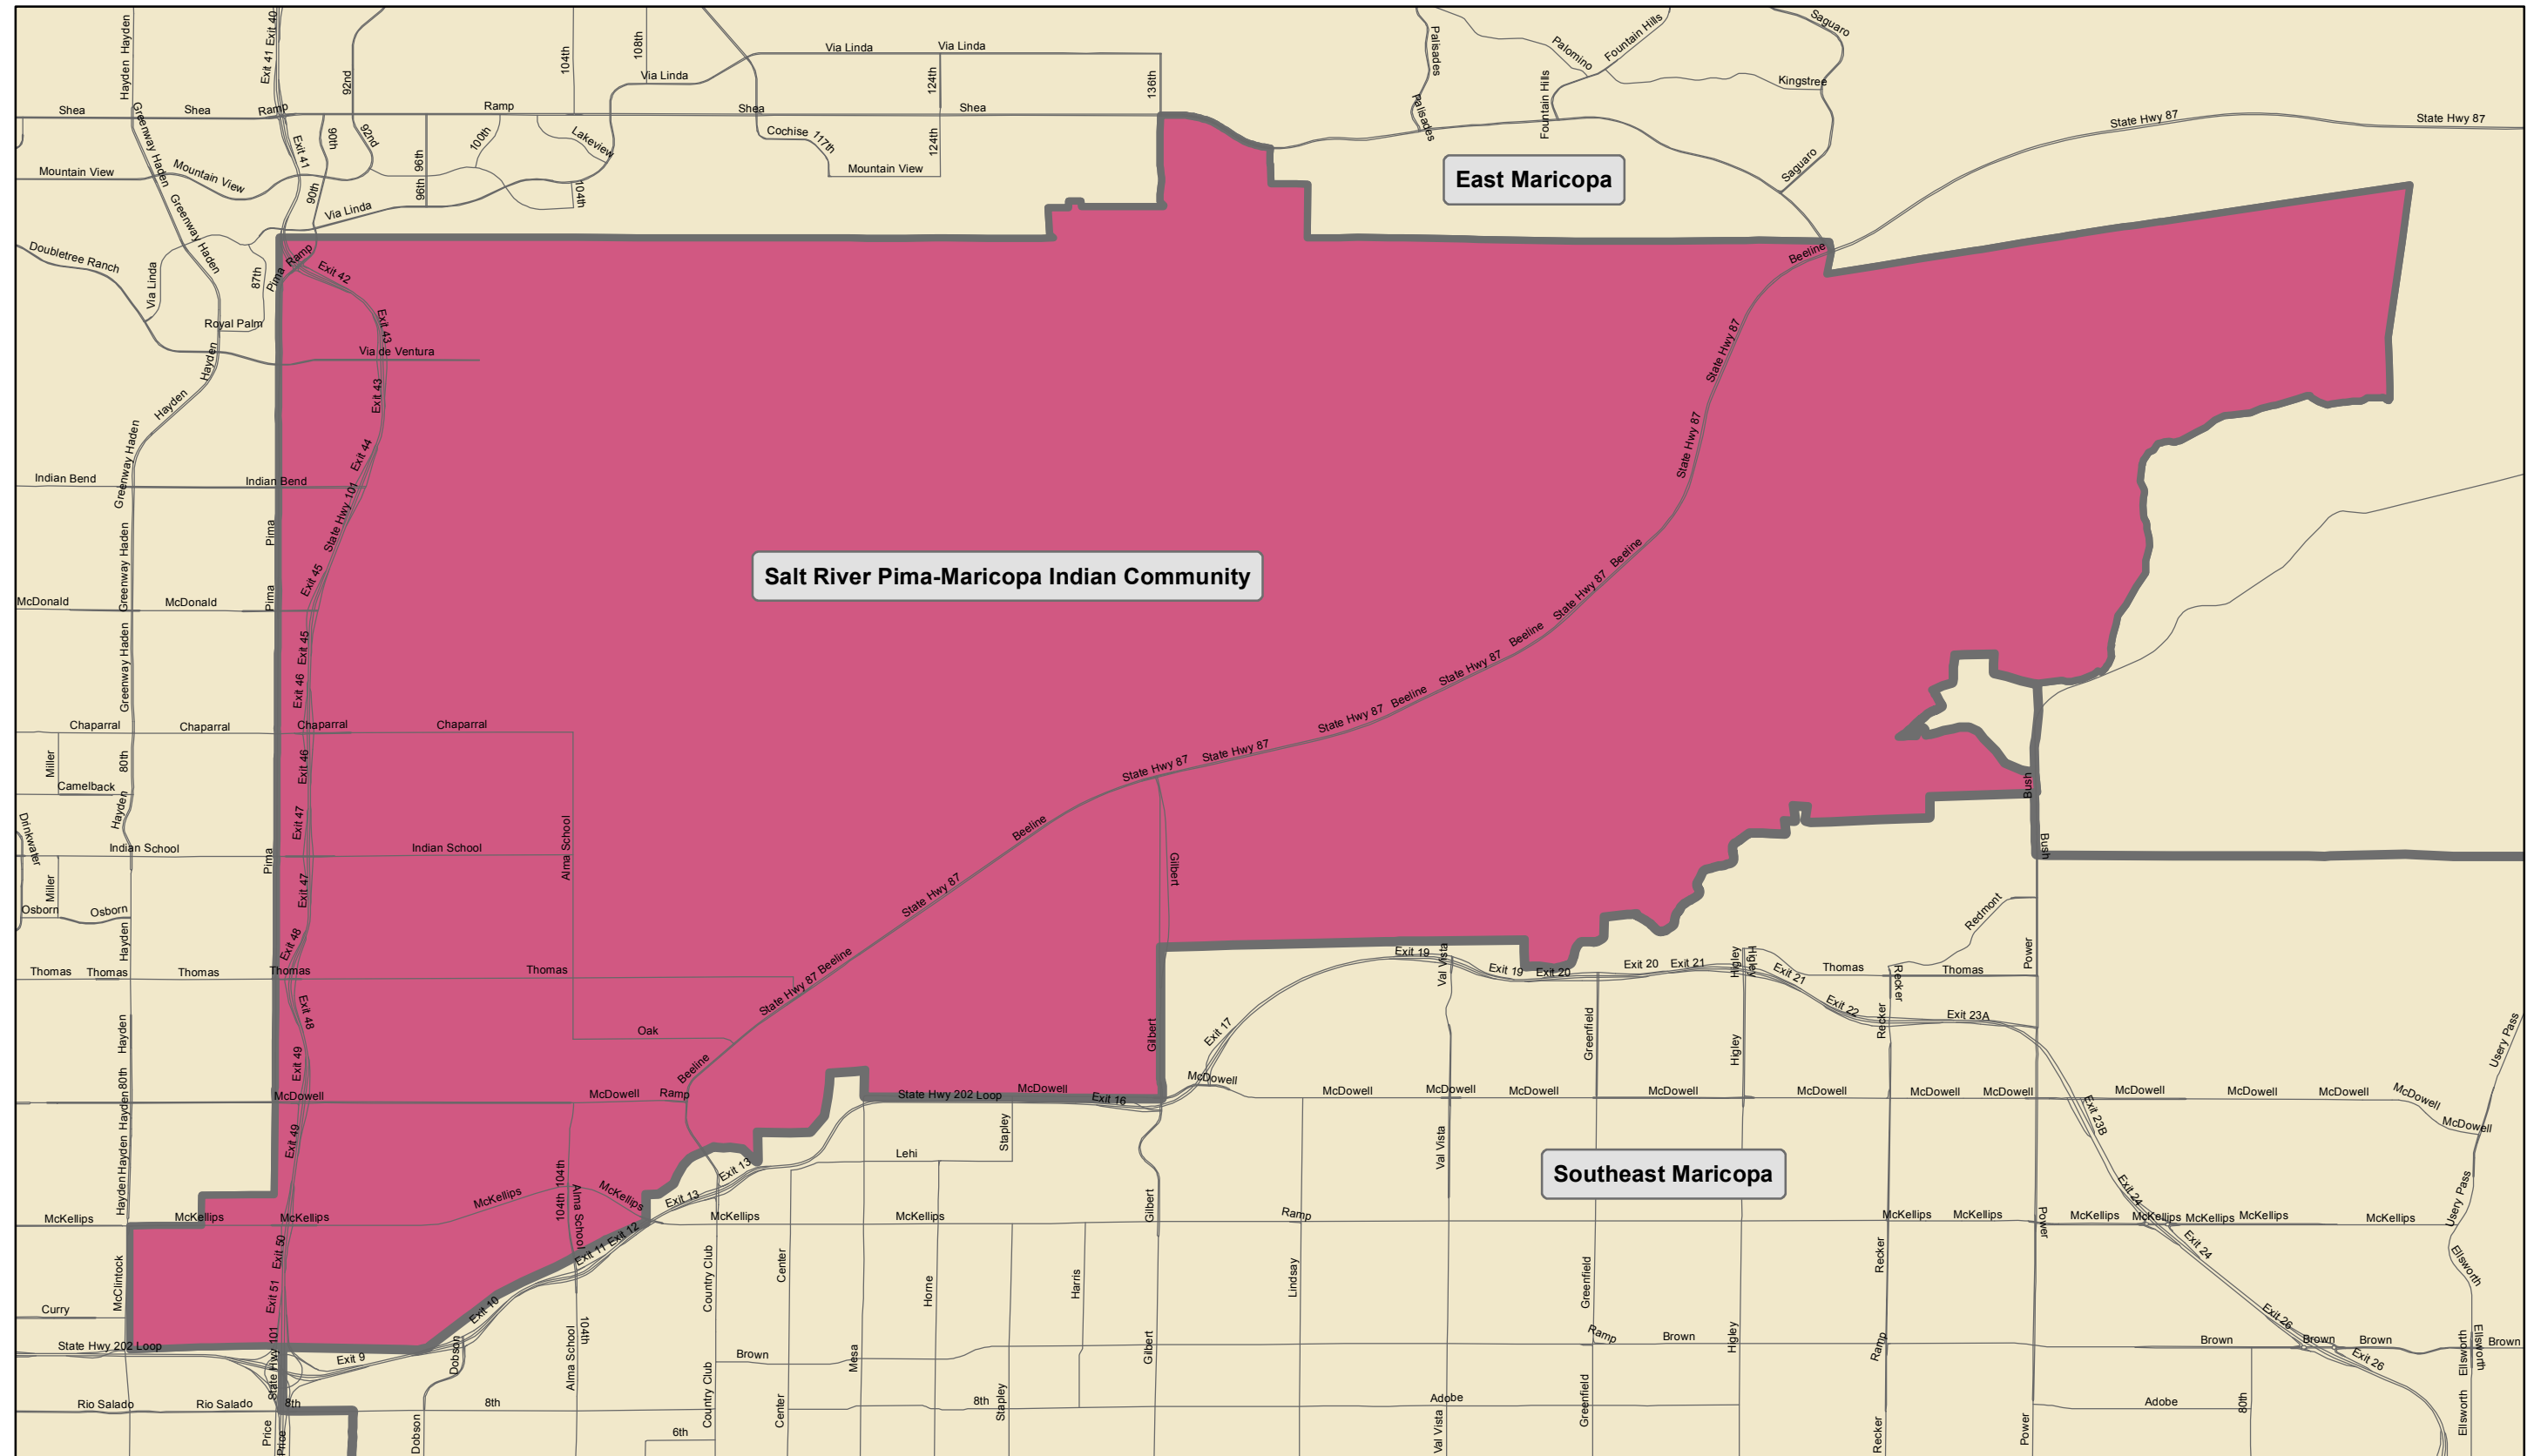

Boundary Map

Salt River Pima-Maricopa Indian Community Regional Partnership Council provides services on the Salt River Indian Reservation.

First Things First Regional Boundary as of July 1, 2014 (FY2015)