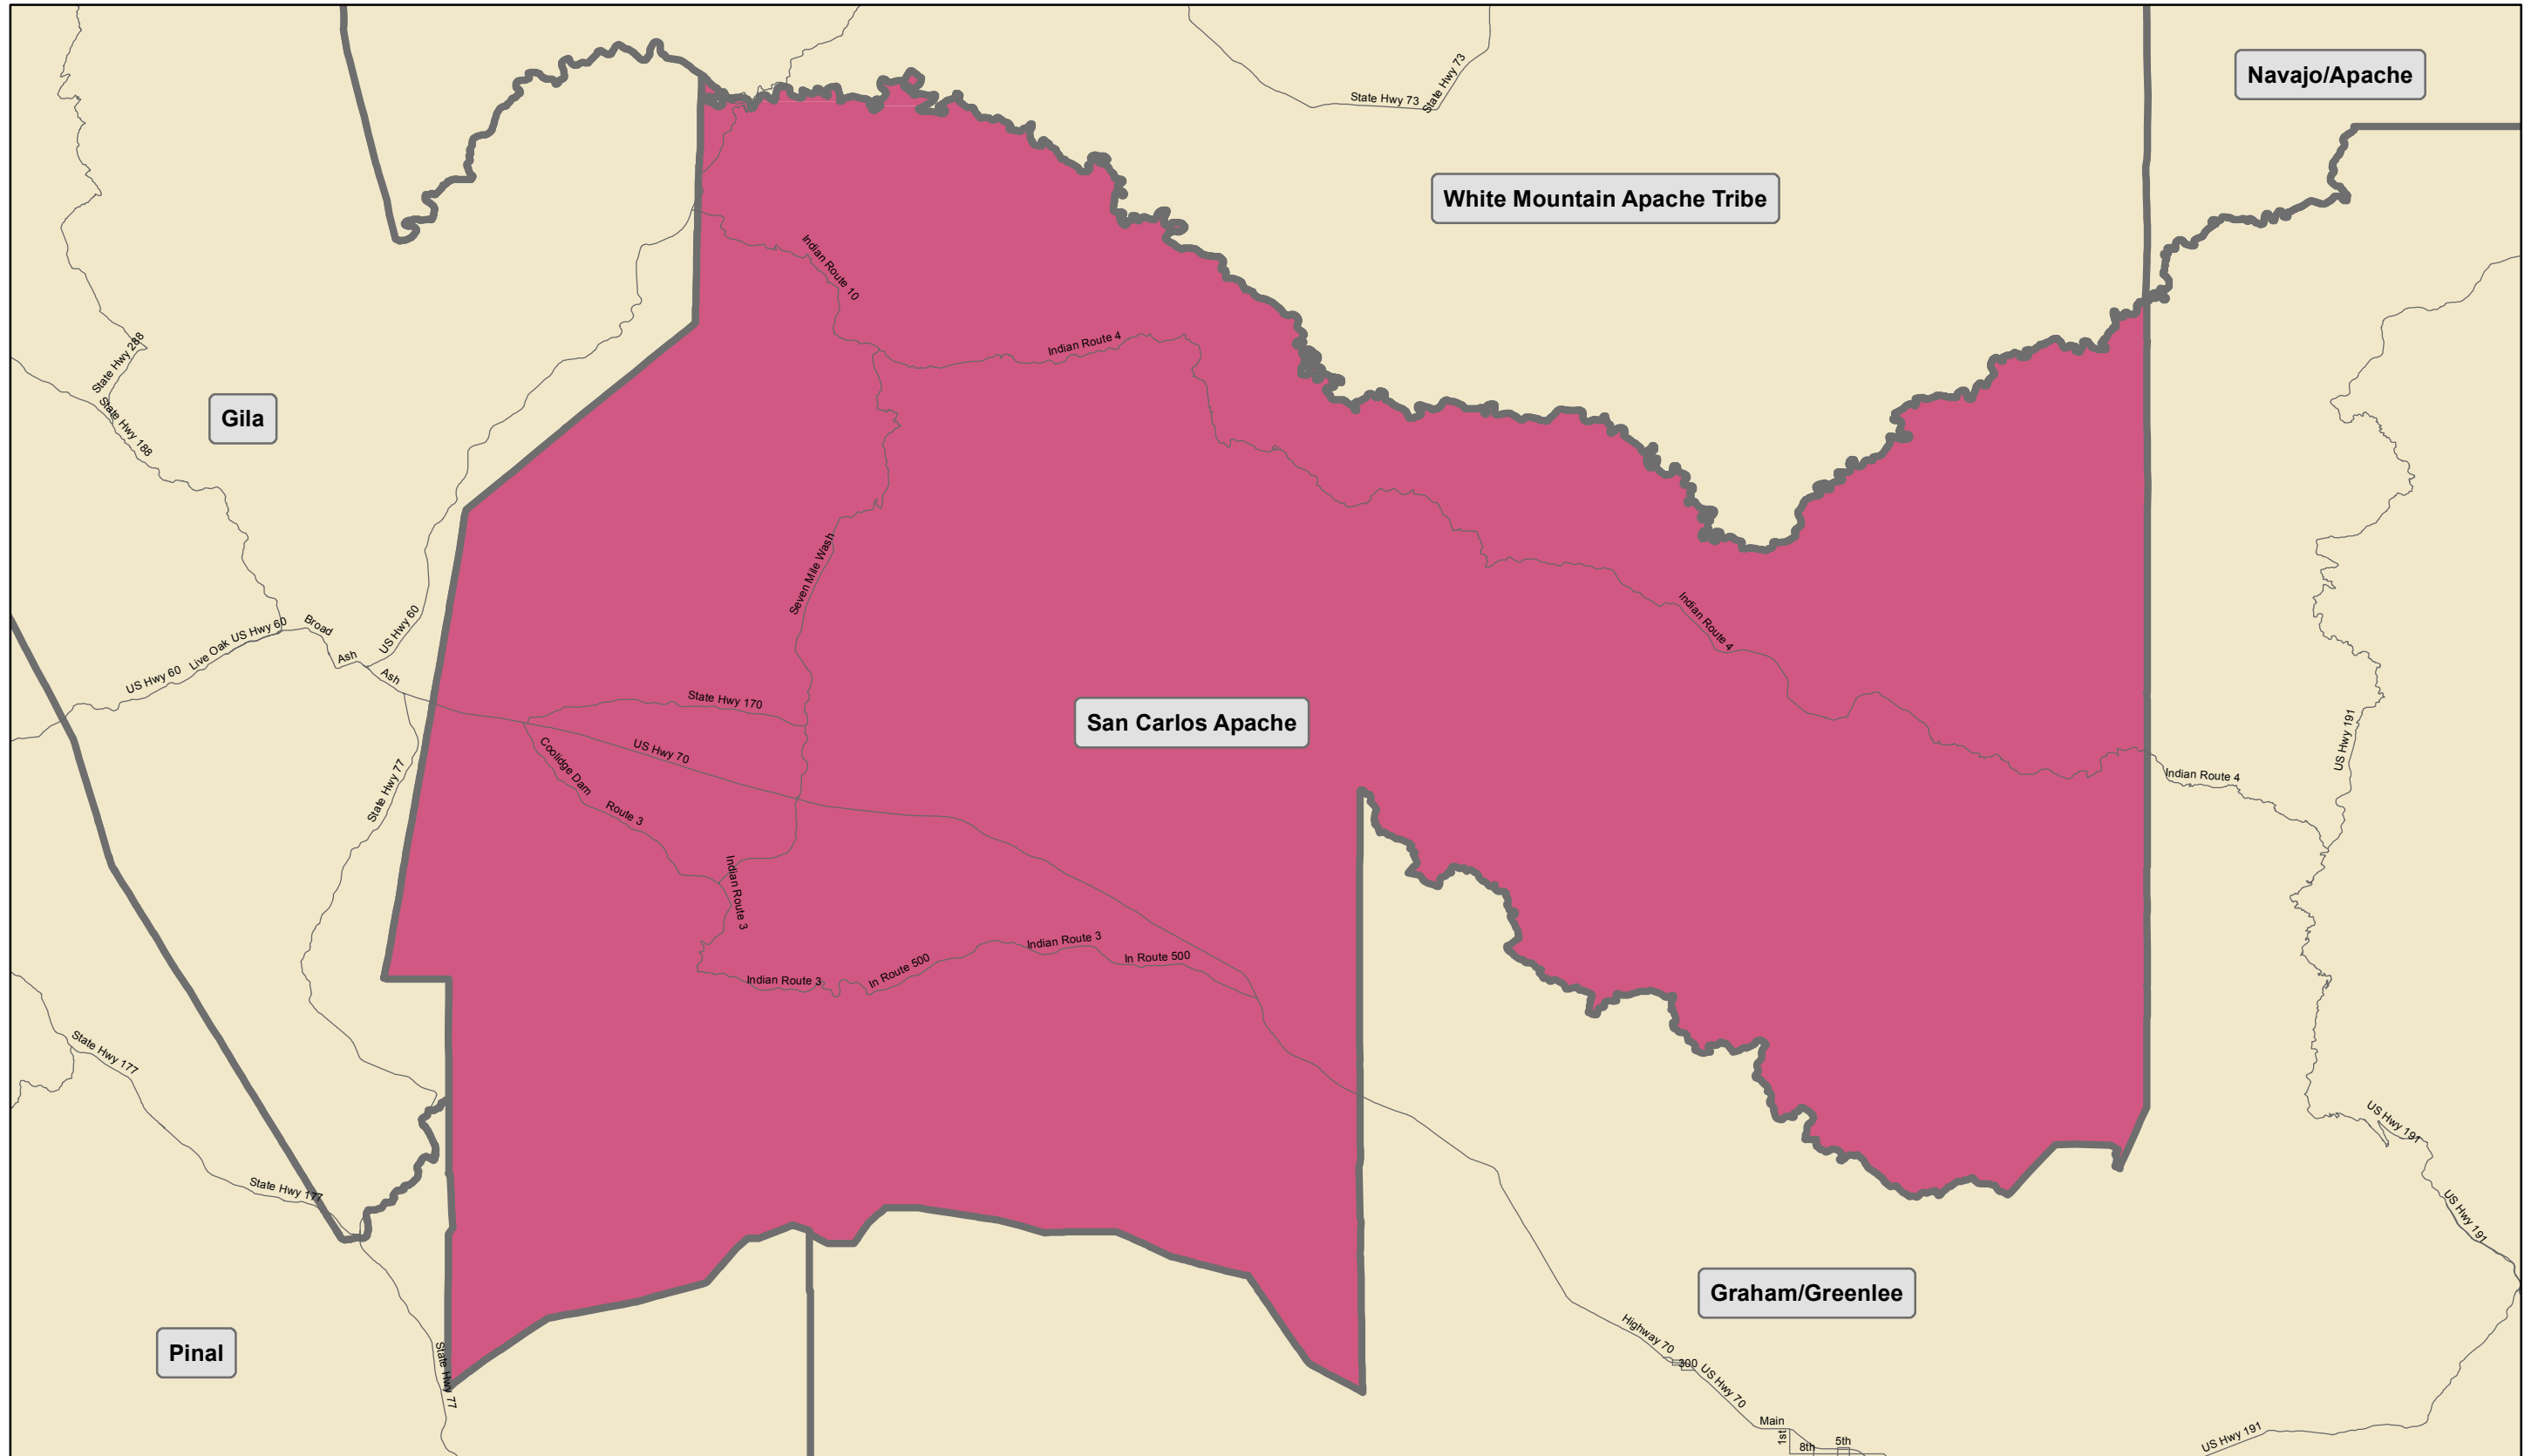

# San Carlos Apache Regional Partnership Council Boundary Map

San Carlos Apache Regional Partnership Council provides services in the communities of the San Carlos Apache Tribe located on the San Carlos Apache Indian Reservation.

First Things First Regional Boundary as of July 1, 2014 (FY2015)