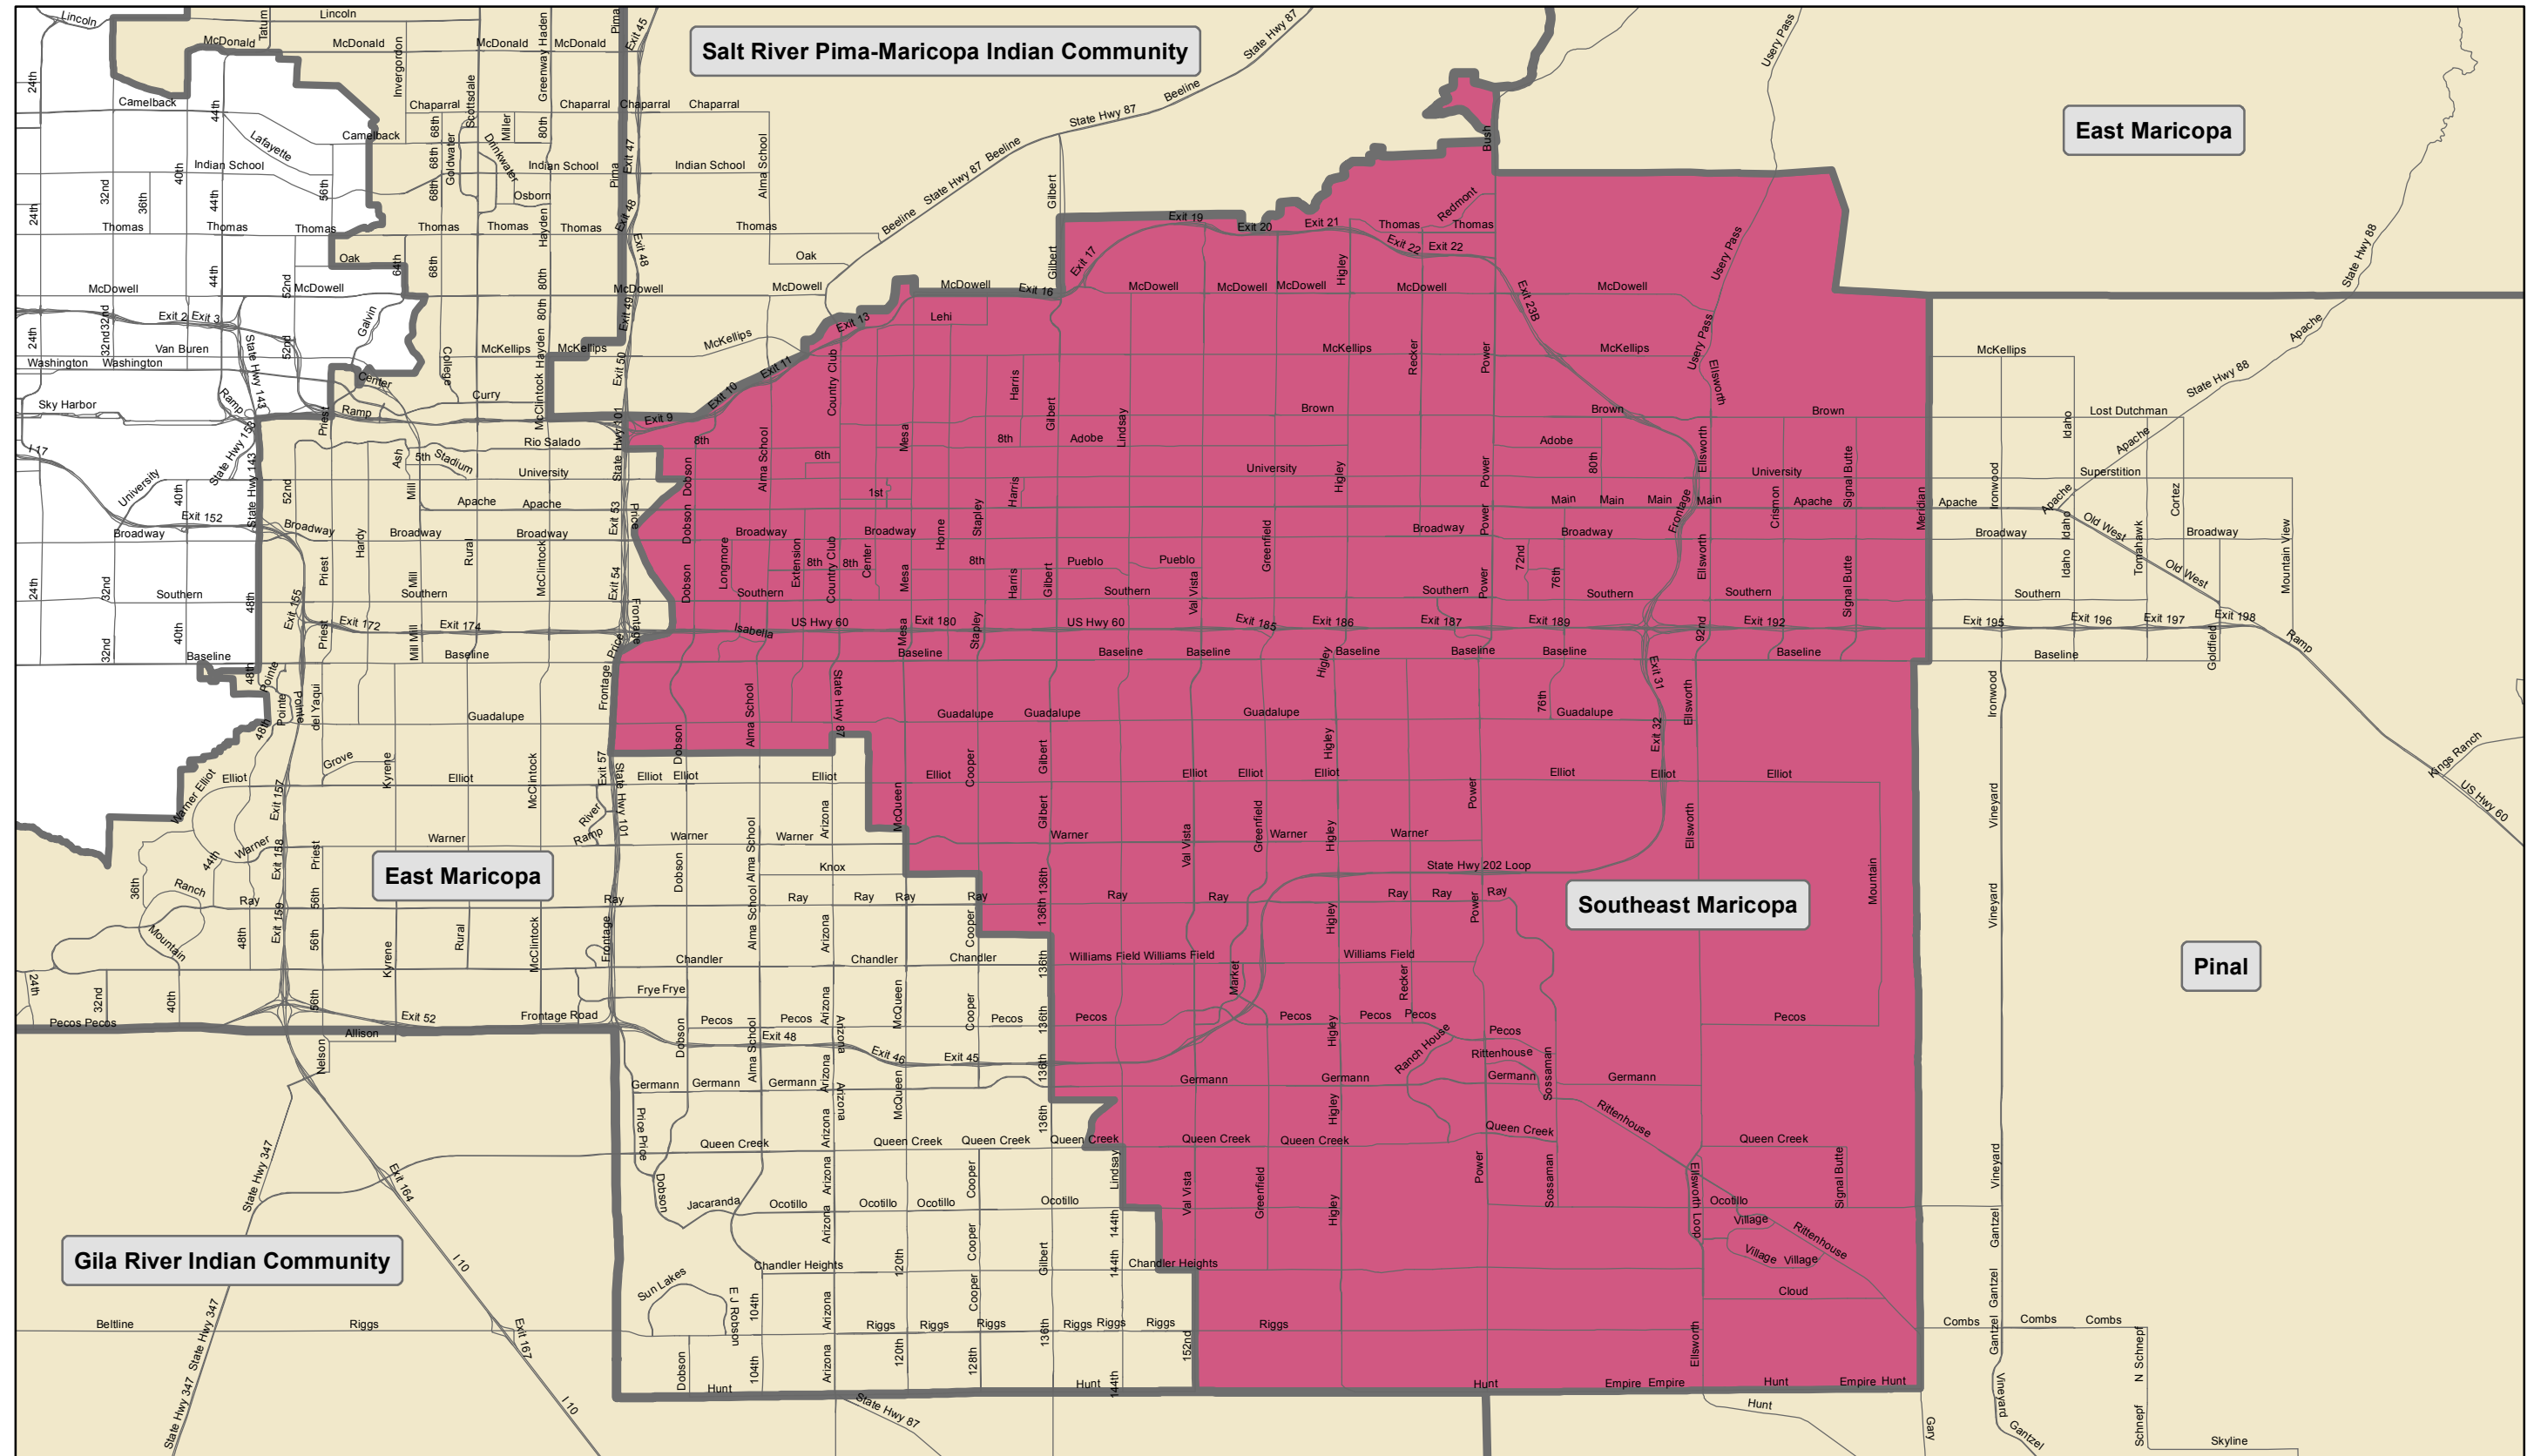

Southeast Maricopa Regional Partnership Council

Boundary Map

Southeast Maricopa Regional Partnership Council provides services to the communities of Gilbert, Higley, Mesa, Queen Creek and the following ZIP codes in Maricopa County: 85120, 85142, 85201, 85202, 85203, 85204, 85205, 85206, 85207, 85208, 85209, 85210, 85212, 85213, 85215, 85233, 85234, 85295, 85296, 85297 and 85298. The region does not include the portion of Salt River Pima-Maricopa Indian Community, the Gila River Indian Community or the portion of Apache Junction city limits outside of Maricopa County.

First Things First Regional Boundary as of July 1, 2014 (FY2015)