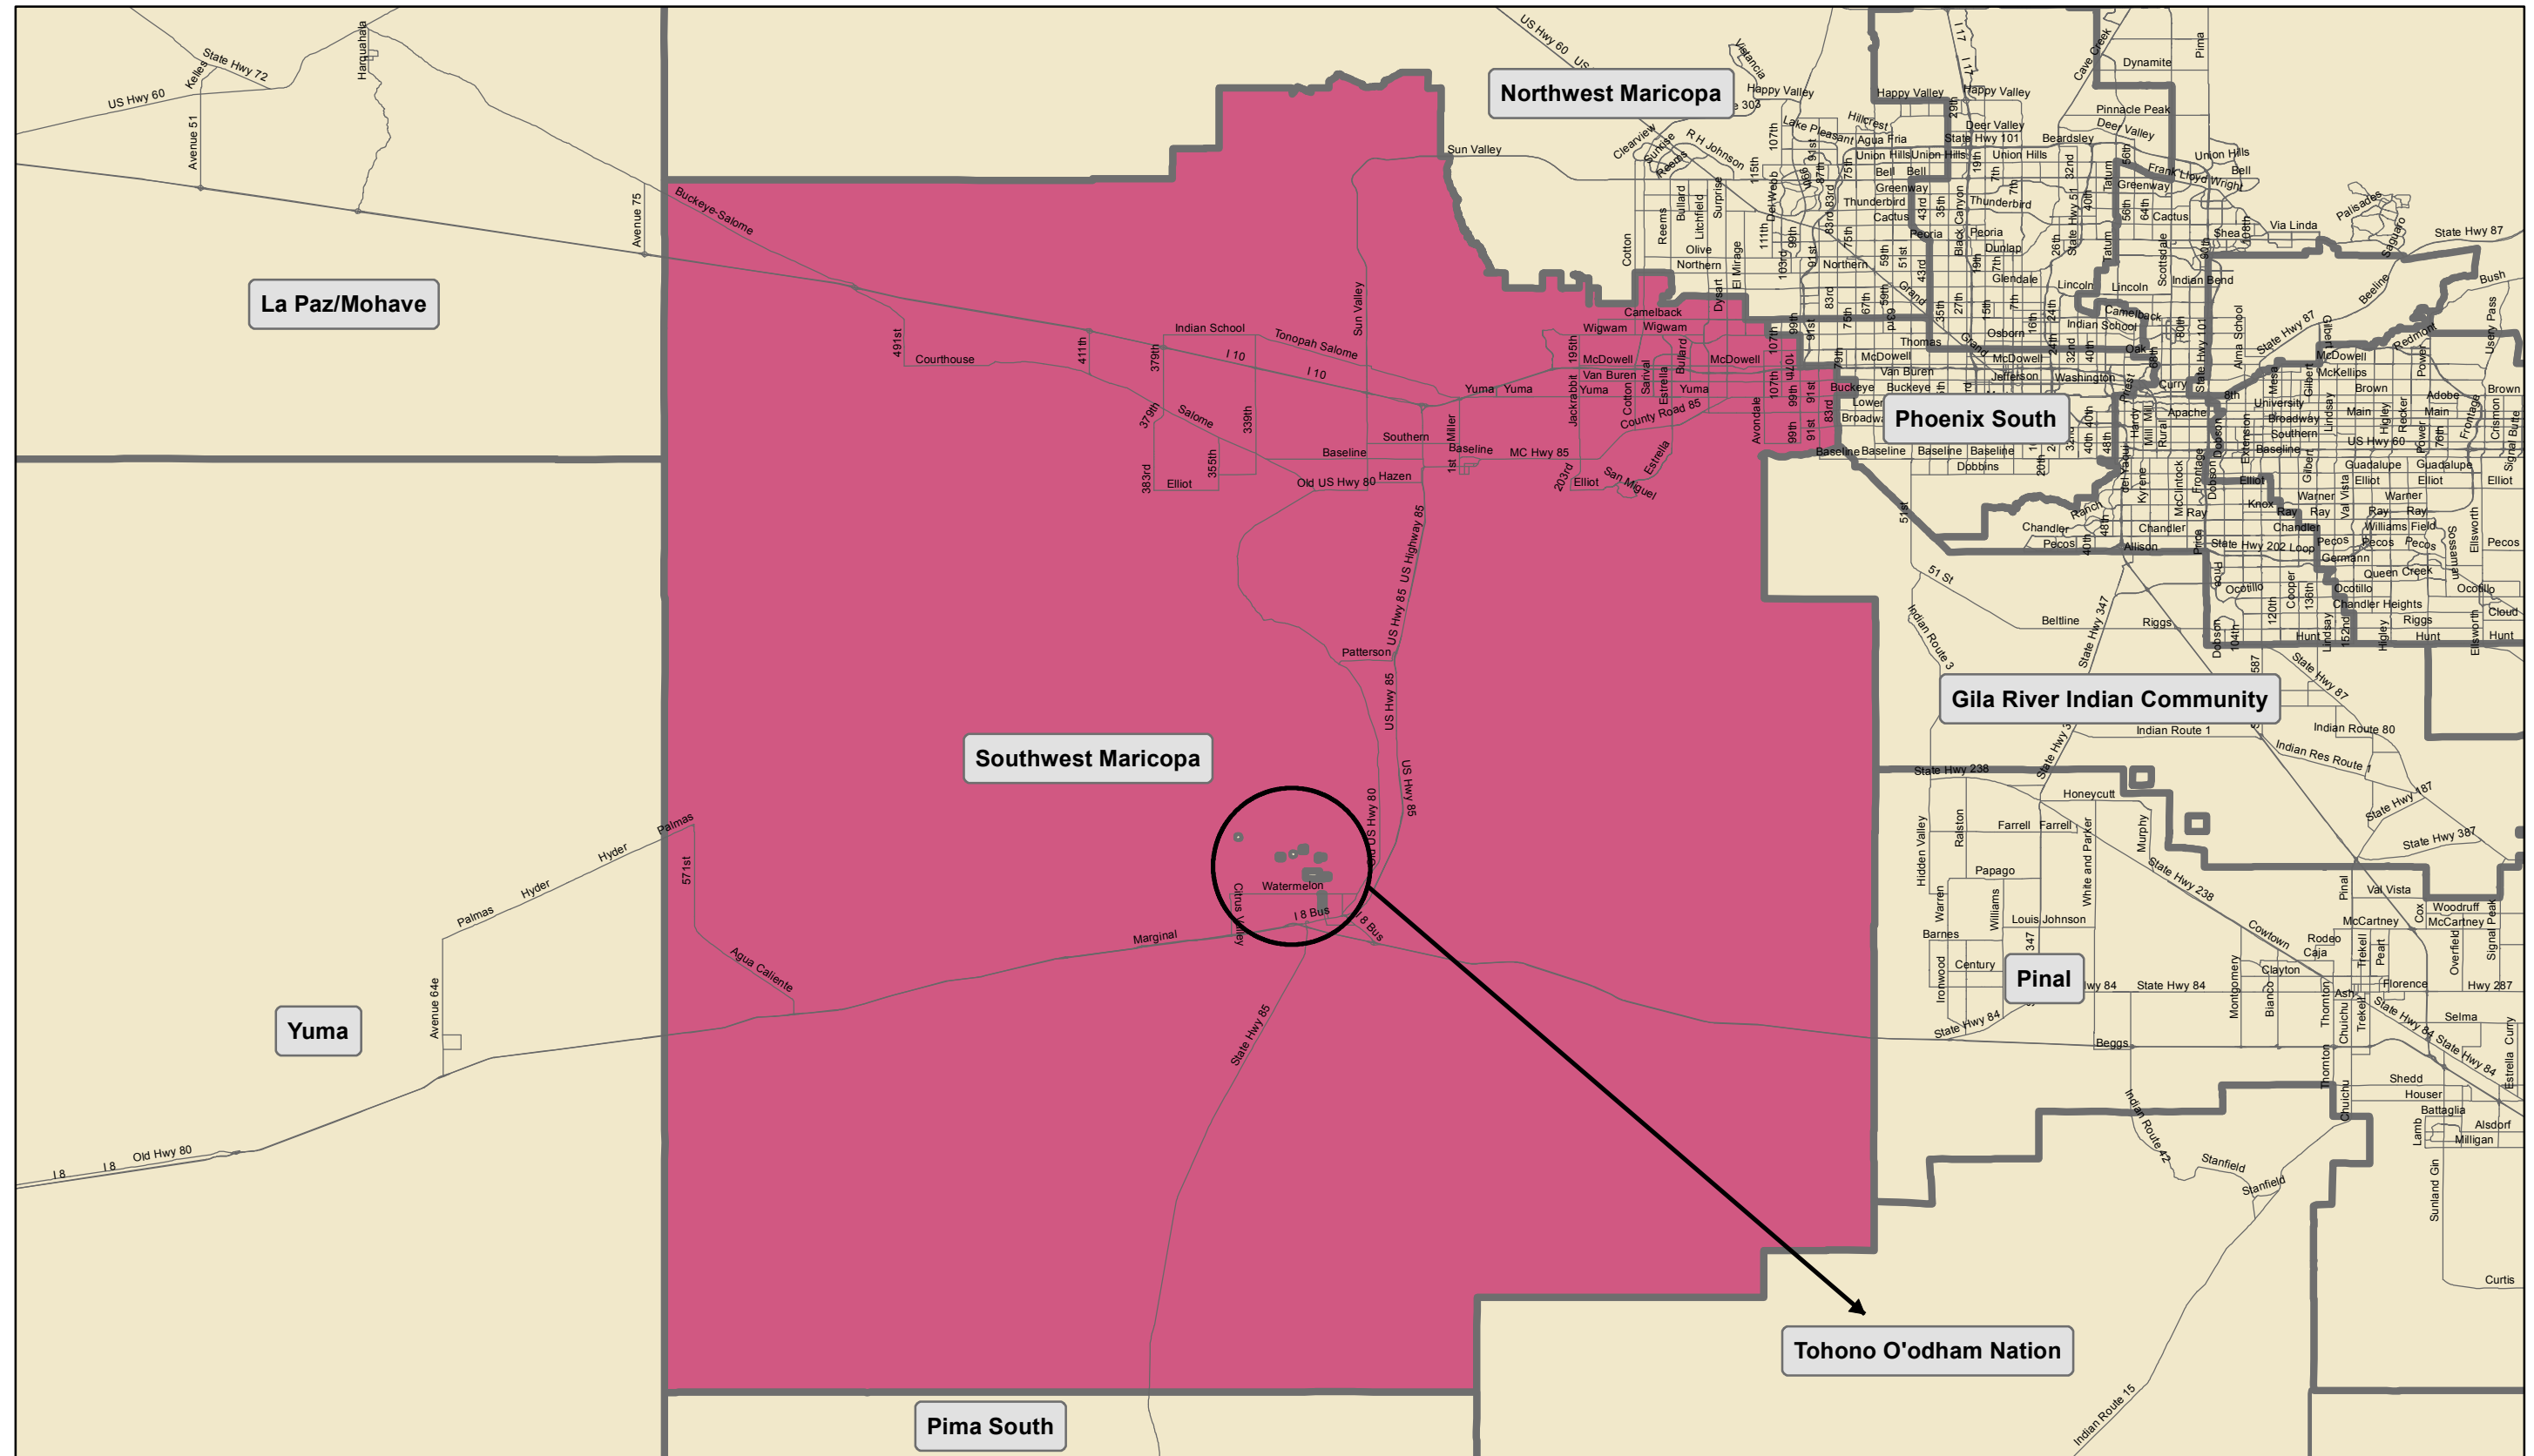

Southwest Maricopa Regional Partnership Council Boundary Map

Southwest Maricopa Regional Partnership Council provides services within the communities of Arlington, Avondale, Buckeye, Gila Bend, Goodyear, Litchfield Park, Palo Verde, Tolleson and Tonopah. The region also includes ZIP codes: 85139, 85322, 85323, 85326, 85333, 85337, 85338, 85340, 85343, 85353, 85392, 85395 and 85396 in Maricopa County. The region does not include the portion of Tohono O'odham Nation or Gila River Indian Community.

First Things First Regional Boundary as of July 1, 2014 (FY2015)