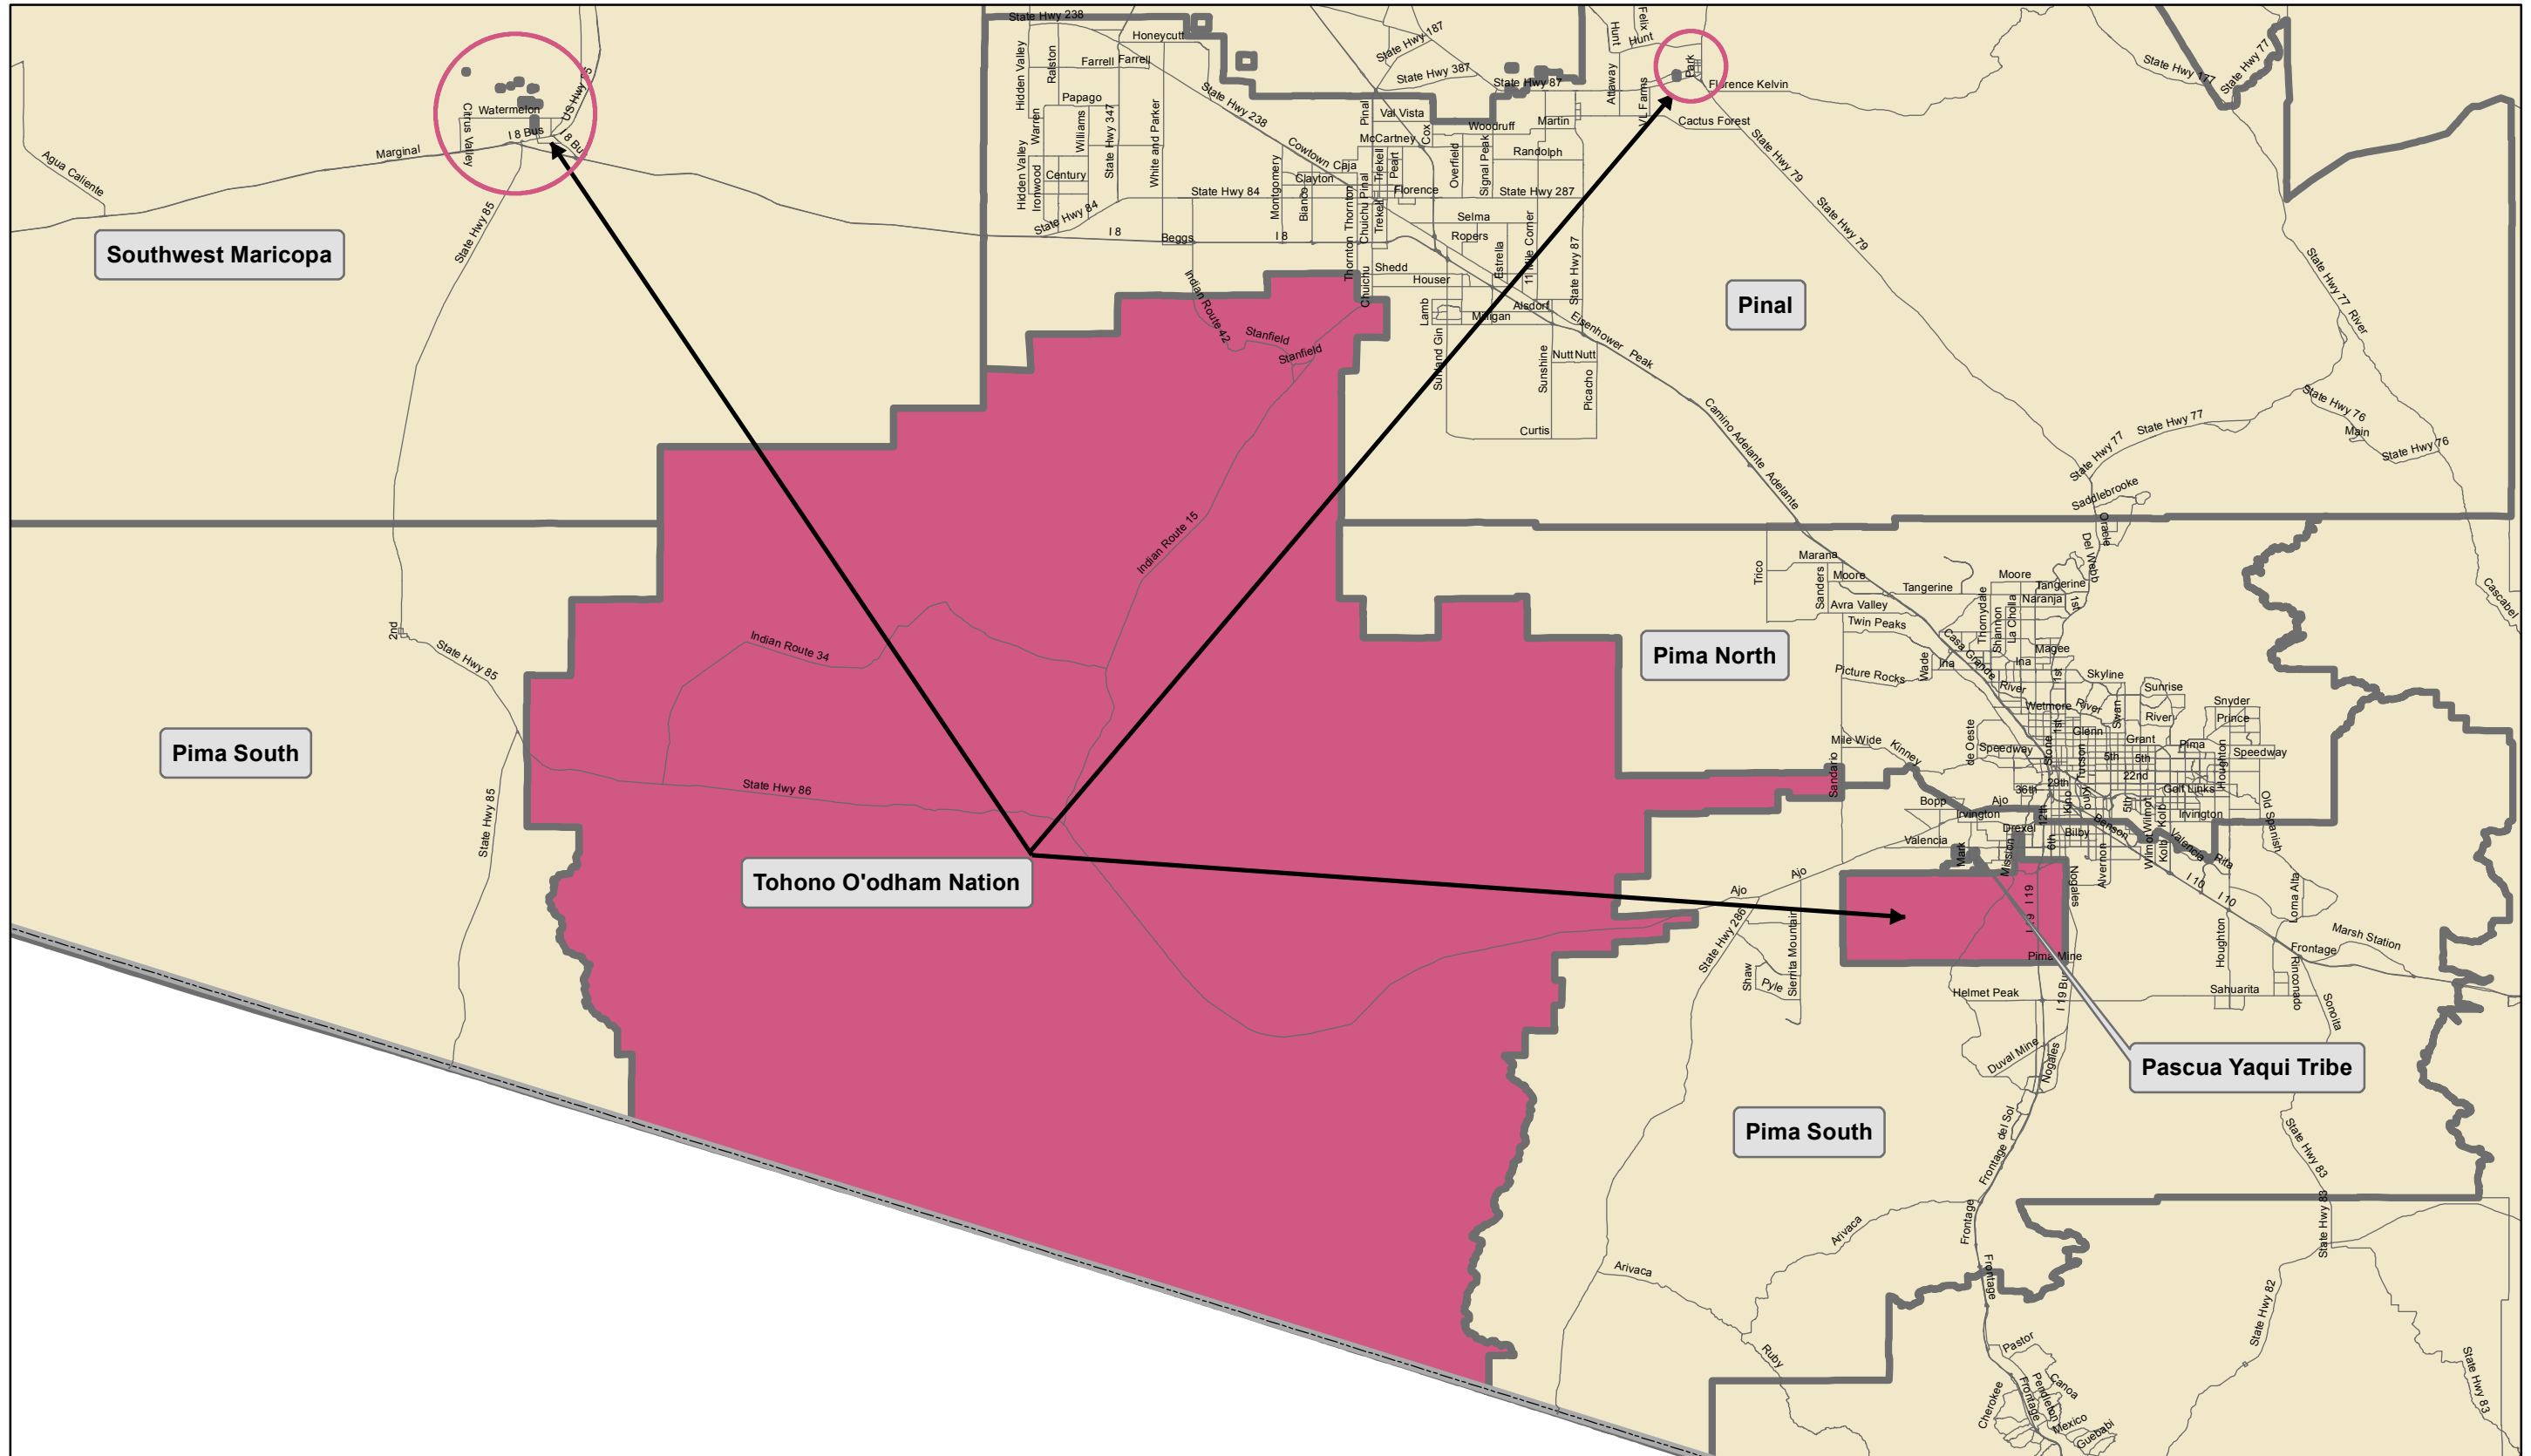

# Tohono O'odham Nation Regional Partnership Council Boundary Map

Tohono O'odham Nation Regional Partnership Council provides services throughout the tribal lands of the Tohono O'odham Nation in Arizona.

First Things First Regional Boundary as of July 1, 2014 (FY2015)