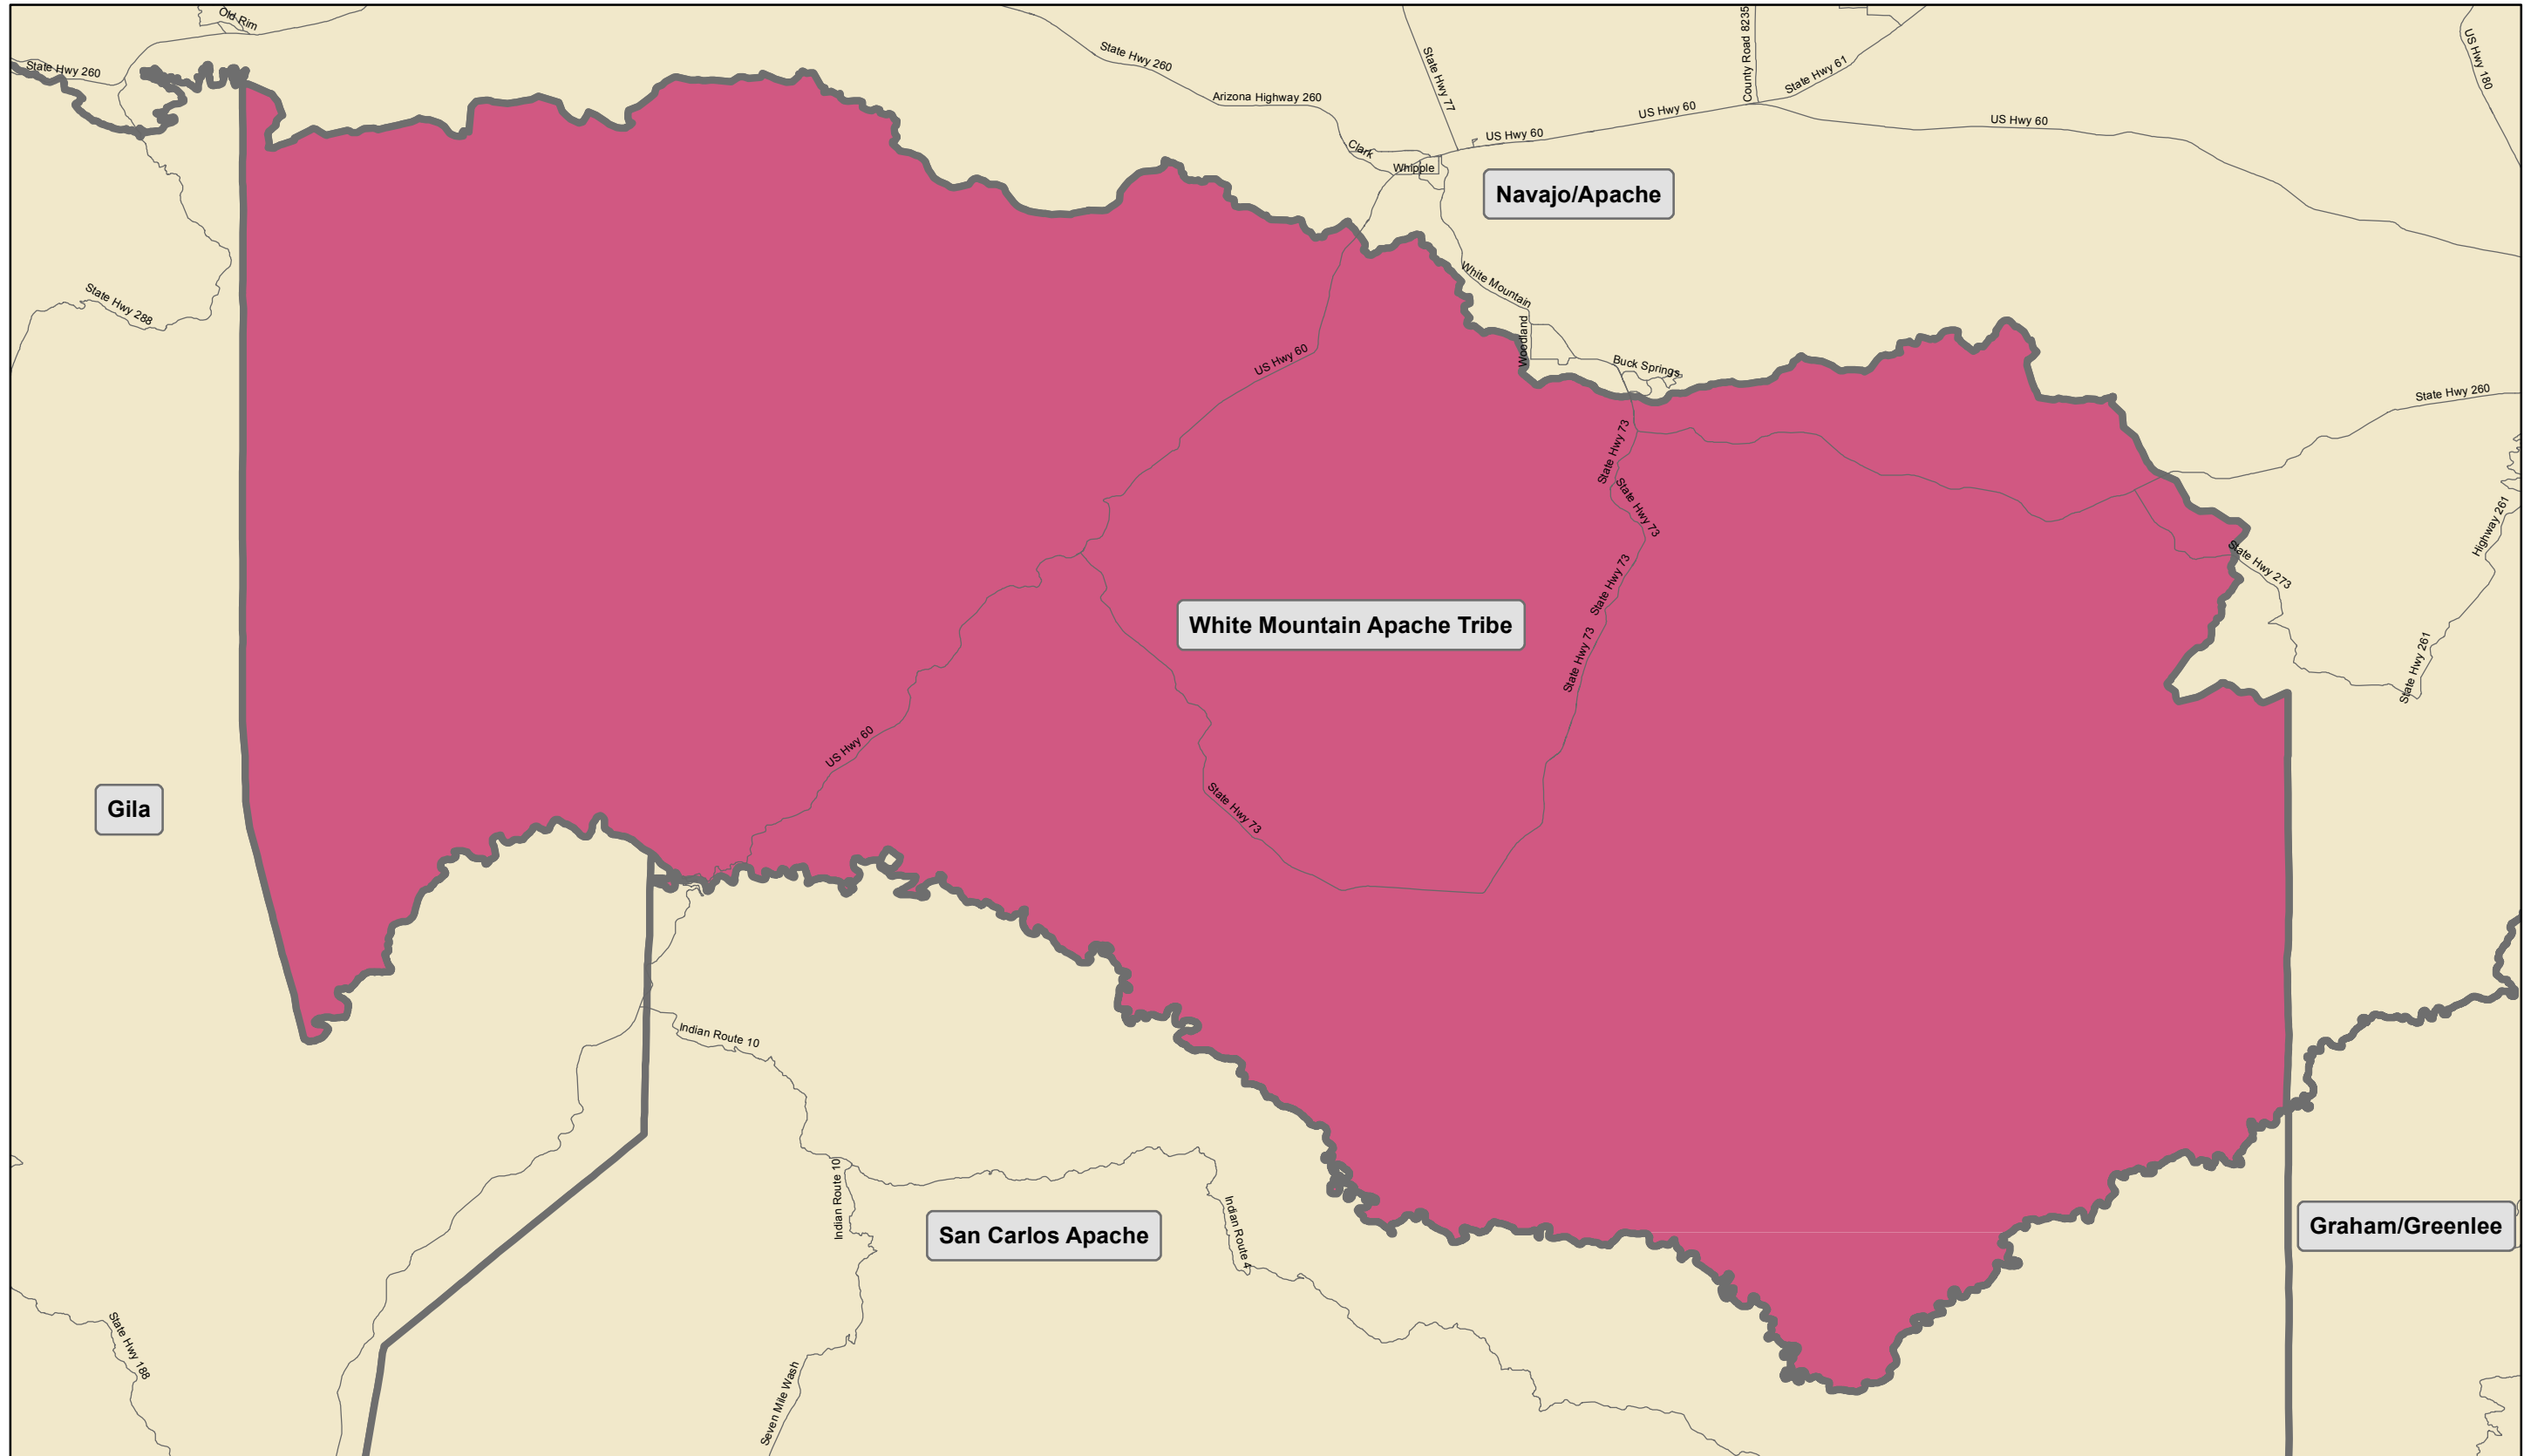

White Mountain Apache Tribe Regional Partnership Council

Boundary Map

White Mountain Apache Tribe Regional Partnership Council provides services in the communities of the White Mountain Apache Tribe of the Fort Apache Indian Reservation.

First Things First Regional Boundary as of July 1, 2014 (FY2015)