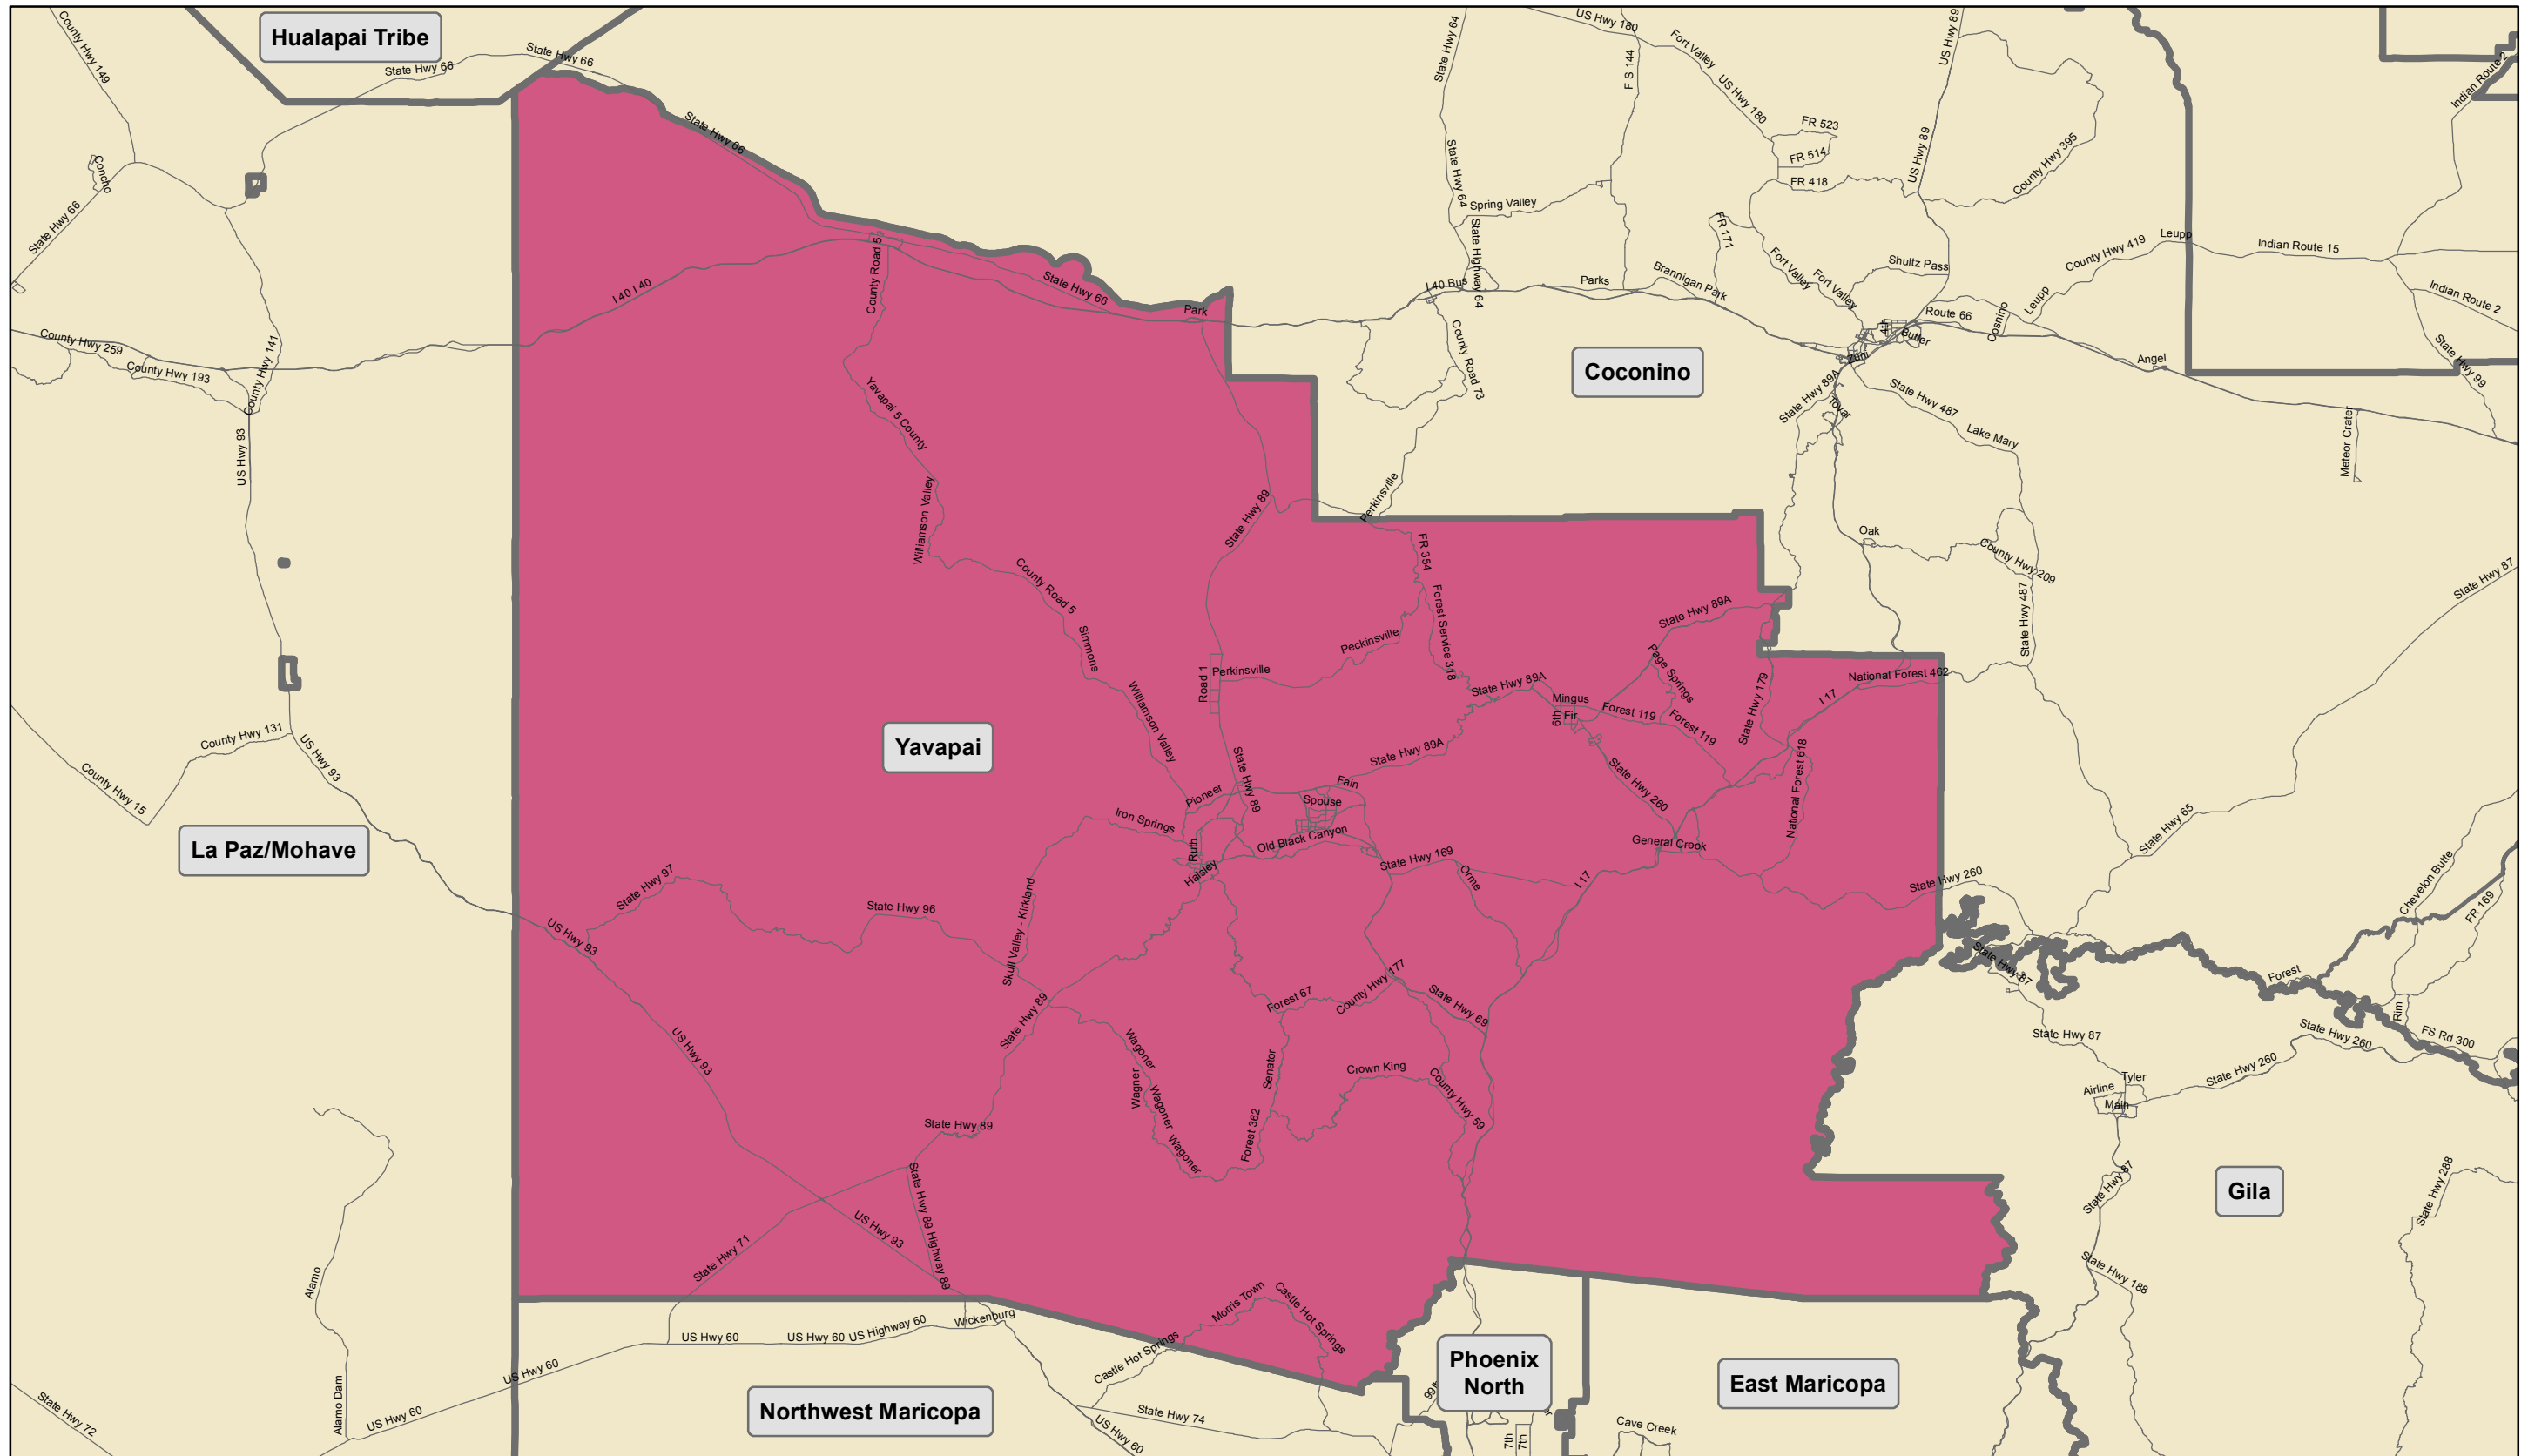

Yavapai Regional Partnership Council Boundary Map

Yavapai Regional Partnership Council provides services in the communities of Yavapai County, including the tribal lands of the Yavapai-Apache Nation. The region also includes the portion of the city of Sedona located in Coconino County.

First Things First Regional Boundary as of July 1, 2014 (FY2015)